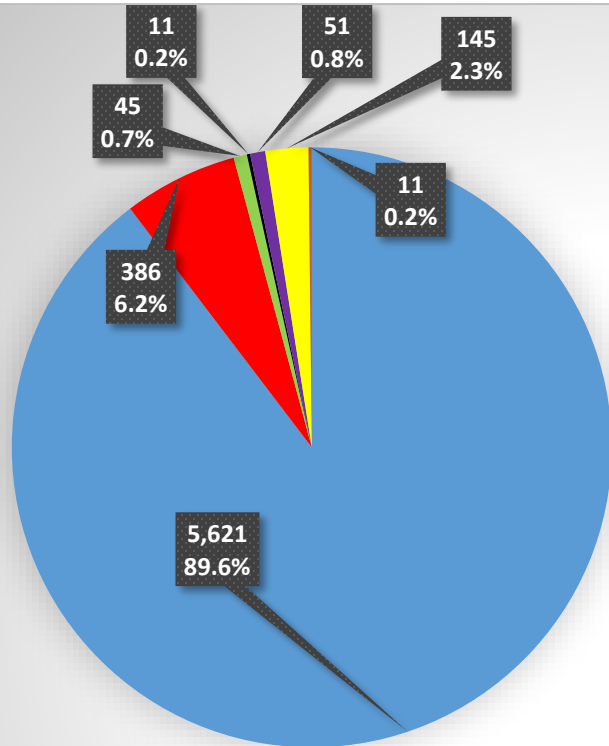

Sheriff's Daily Report 9/21/2018

Under the Custody of the Sheriff	
TOTAL MALE AND FEMALE	8,552
Jail Population	6,270
Community Corrections	2,282

Jail Population Behind the Walls

- Division 4, Division 4 Dorm 4, Division 6, Cermak, Division 08 RTU, Division 9, Division 10, Division 11 - Male Population
 - RTU Annex, Cermak, Division 08 RTU - Female Population
 - Division 15 - Outside Counties
 - Division 15 - Hospital
- Court-Ordered Programming within Jail Custody**
- RTU Annex - Women's Residential (Court Ordered Drug Treatment Program)
 - Division 6, Division 08 RTU - PRC (Court Ordered Drug Treatment Program) - Male Population
 - Division 16 - VRIC (Court Ordered) - Male Population

Q. What does Behind the Walls mean?

A. The behind the walls jail population is physically housed under the Sheriff's custody 24 hours a day/7 days a week. This includes all the populations listed on the key above and pie chart to the left - Divisional populations male & female, Outside Counties, Hospital, PRC, Women's Residential, & VRIC. Detainees in court-ordered treatment programs (PRC, Women's Residential, VRIC) are housed at CCDOC 24 hours a day/7 days week.