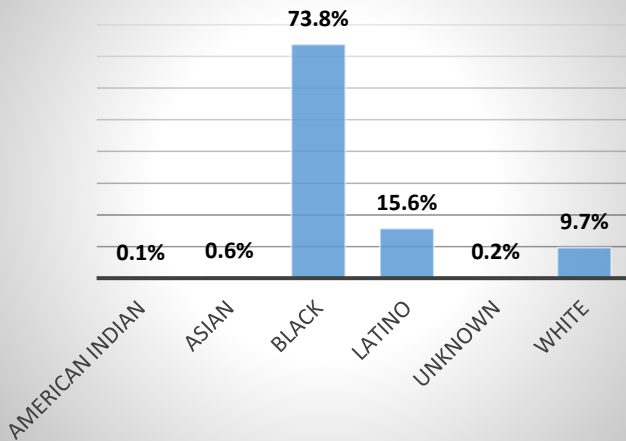

## Sheriff's Daily Report 9/15/2018

Under the Custody of the Sheriff	
<b>TOTAL MALE AND FEMALE</b>	<b>8,574</b>
Jail Population	6,282
Community Corrections	2,292

Sheriff's Daily Report  
9/15/2018

CCSO Population Demographics

**In Confinement**

**Gender Distribution**

**Race Distribution**

**Age Distribution**

**Community Corrections**

**Gender Distribution**

**Race Distribution**

**Age Distribution**