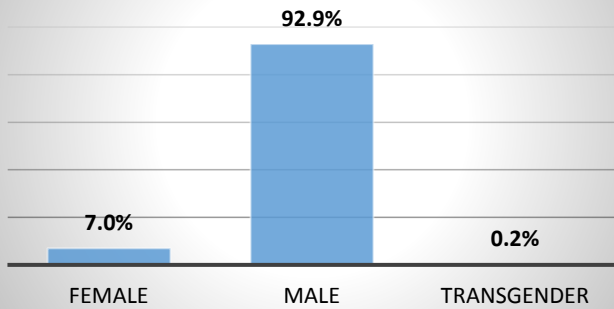

## Sheriff's Daily Report 9/15/2018

Under the Custody of the Sheriff	
<b>TOTAL MALE AND FEMALE</b>	<b>8,574</b>
Jail Population	6,282
Community Corrections	2,292

Sheriff's Daily Report  
9/15/2018

CCSO Population Demographics

**In Confinement**

**Gender Distribution**

**Race Distribution**

**Age Distribution**

**Community Corrections**

**Gender Distribution**

**Race Distribution**

**Age Distribution**