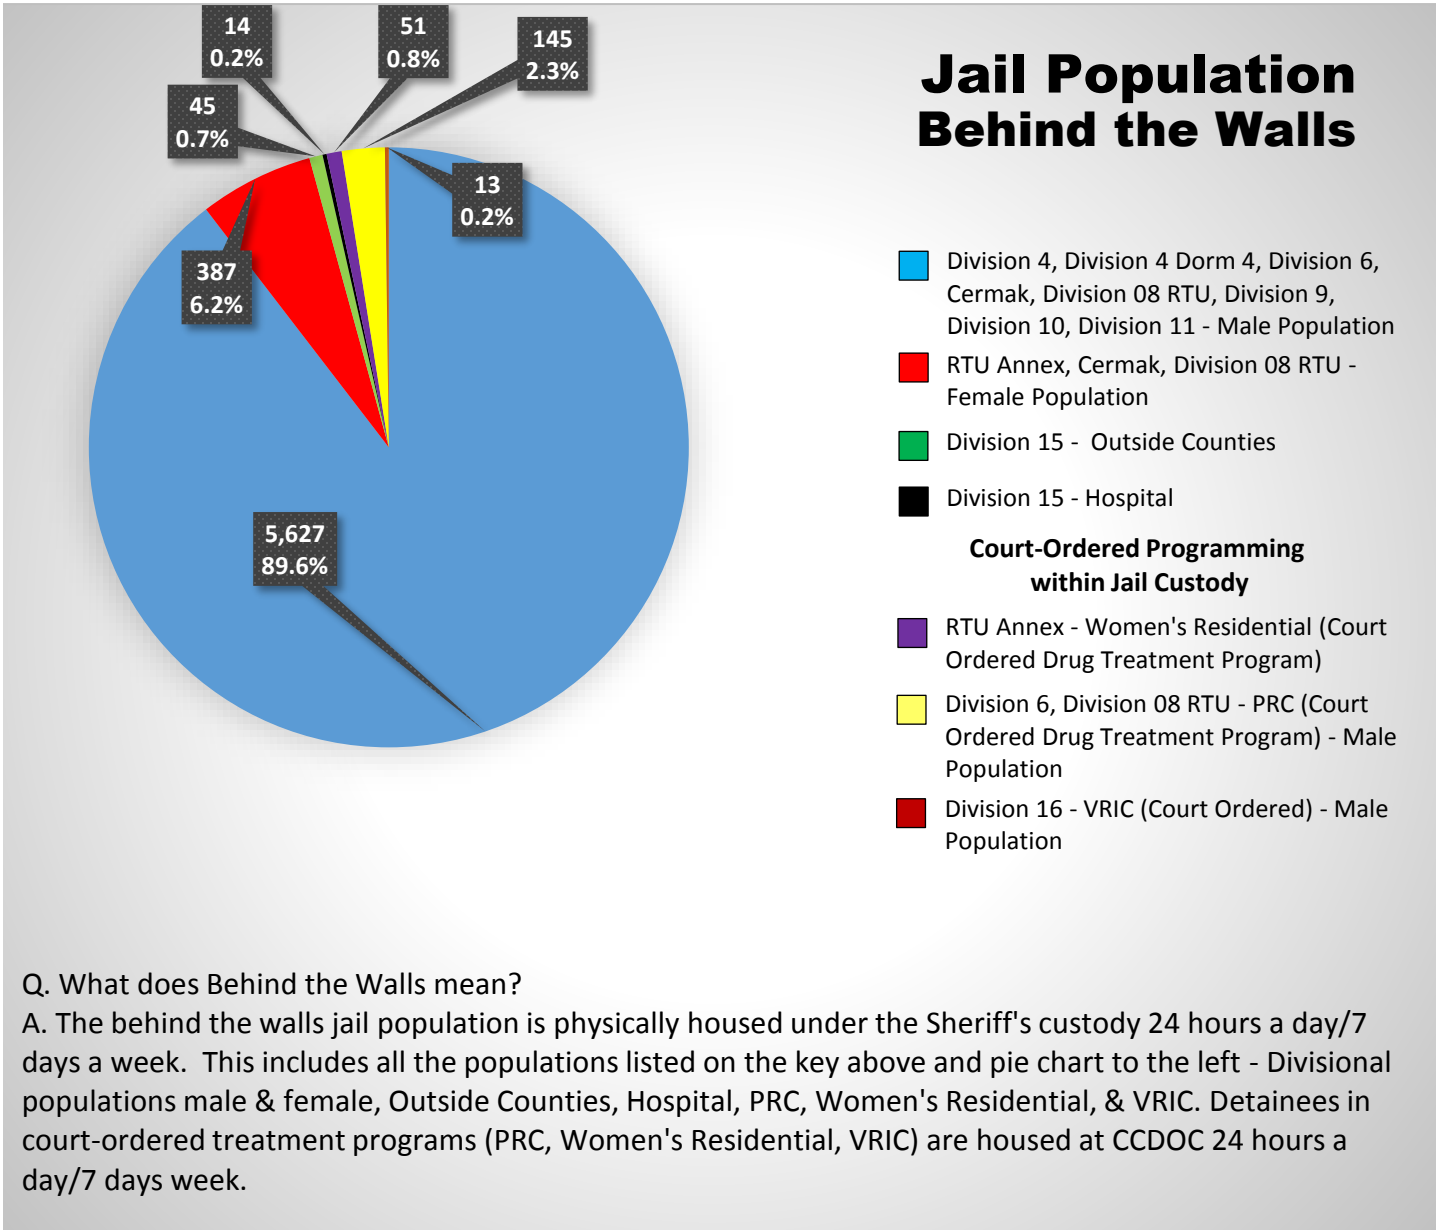

## Sheriff's Daily Report 9/15/2018

Under the Custody of the Sheriff	
<b>TOTAL MALE AND FEMALE</b>	<b>8,574</b>
Jail Population	6,282
Community Corrections	2,292

Sheriff's Daily Report  
9/15/2018

CCSO Population Demographics

**In Confinement**

**Gender Distribution**

**Race Distribution**

**Age Distribution**

**Community Corrections**

**Gender Distribution**

**Race Distribution**

**Age Distribution**