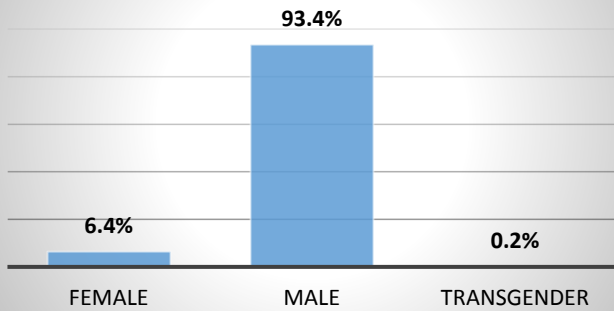

Sheriff's Daily Report 7/21/2018

Under the Custody of the Sheriff	
TOTAL MALE AND FEMALE	8,276
Jail Population	6,094
Community Corrections	2,182

Jail Population Behind the Walls

- Division 4, Division 4 Dorm 4, Division 6, Cermak, Division 08 RTU, Division 9, Division 10, Division 11 - Male Population
 - RTU Annex, Cermak, Division 08 RTU - Female Population
 - Division 15 - Outside Counties
 - Division 15 - Hospital
- Court-Ordered Programming within Jail Custody**
- RTU Annex - Women's Residential (Court Ordered Drug Treatment Program)
 - Division 6, Division 08 RTU - PRC (Court Ordered Drug Treatment Program) - Male Population
 - Division 16 - VRIC (Court Ordered) - Male Population

Q. What does Behind the Walls mean?

A. The behind the walls jail population is physically housed under the Sheriff's custody 24 hours a day/7 days a week. This includes all the populations listed on the key above and pie chart to the left - Divisional populations male & female, Outside Counties, Hospital, PRC, Women's Residential, & VRIC. Detainees in court-ordered treatment programs (PRC, Women's Residential, VRIC) are housed at CCDOC 24 hours a day/7 days week.

Sheriff's Daily Report
7/21/2018

CCSO Population Demographics

In Confinement

Gender Distribution

Race Distribution

Age Distribution

Community Corrections

Gender Distribution

Race Distribution

Age Distribution