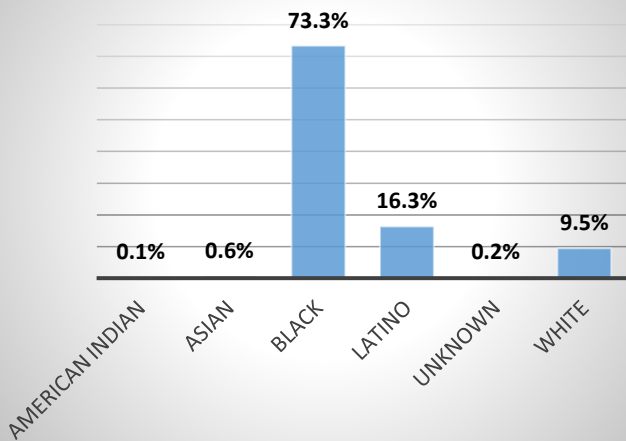

Q. What does Behind the Walls mean?

A. The behind the walls jail population is physically housed under the Sheriff's custody 24 hours a day/7 days a week. This includes all the populations listed on the key above and pie chart to the left - Divisional populations male & female, Outside Counties, Hospital, PRC, Women's Residential, & VRIC. Detainees in court-ordered treatment programs (PRC, Women's Residential, VRIC) are housed at CCDOC 24 hours a day/7 days week.

Sheriff's Daily Report
7/21/2018

CCSO Population Demographics

In Confinement

Gender Distribution

Race Distribution

Age Distribution

Community Corrections

Gender Distribution

Race Distribution

Age Distribution