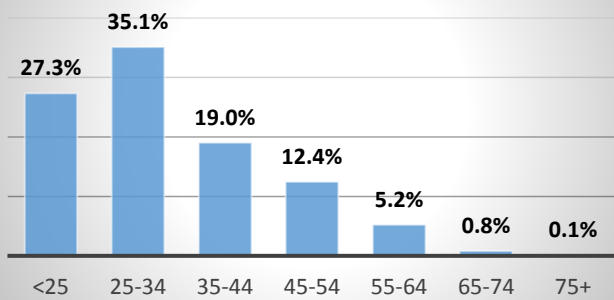

Q. What does Behind the Walls mean?

A. The behind the walls jail population is physically housed under the Sheriff's custody 24 hours a day/7 days a week. This includes all the populations listed on the key above and pie chart to the left - Divisional populations male & female, Outside Counties, Hospital, PRC, Women's Residential, & VRIC. Detainees in court-ordered treatment programs (PRC, Women's Residential, VRIC) are housed at CCDOC 24 hours a day/7 days week.

Sheriff's Daily Report
7/21/2018

CCSO Population Demographics

In Confinement

Gender Distribution

Race Distribution

Age Distribution

Community Corrections

Gender Distribution

Race Distribution

Age Distribution