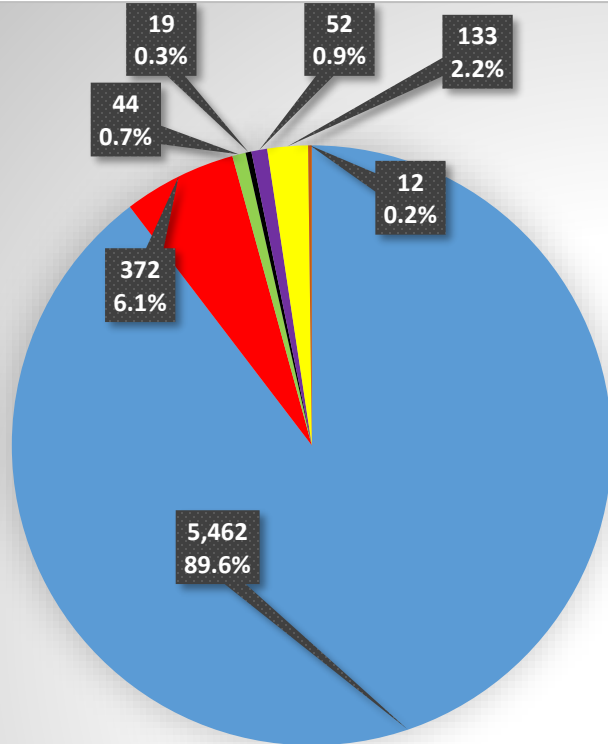

Sheriff's Daily Report 7/21/2018

Under the Custody of the Sheriff	
TOTAL MALE AND FEMALE	8,276
Jail Population	6,094
Community Corrections	2,182

Jail Population Behind the Walls

- Division 4, Division 4 Dorm 4, Division 6, Cermak, Division 08 RTU, Division 9, Division 10, Division 11 - Male Population
 - RTU Annex, Cermak, Division 08 RTU - Female Population
 - Division 15 - Outside Counties
 - Division 15 - Hospital
- Court-Ordered Programming within Jail Custody**
- RTU Annex - Women's Residential (Court Ordered Drug Treatment Program)
 - Division 6, Division 08 RTU - PRC (Court Ordered Drug Treatment Program) - Male Population
 - Division 16 - VRIC (Court Ordered) - Male Population

Q. What does Behind the Walls mean?

A. The behind the walls jail population is physically housed under the Sheriff's custody 24 hours a day/7 days a week. This includes all the populations listed on the key above and pie chart to the left - Divisional populations male & female, Outside Counties, Hospital, PRC, Women's Residential, & VRIC. Detainees in court-ordered treatment programs (PRC, Women's Residential, VRIC) are housed at CCDOC 24 hours a day/7 days week.

Race Distribution

Age Distribution