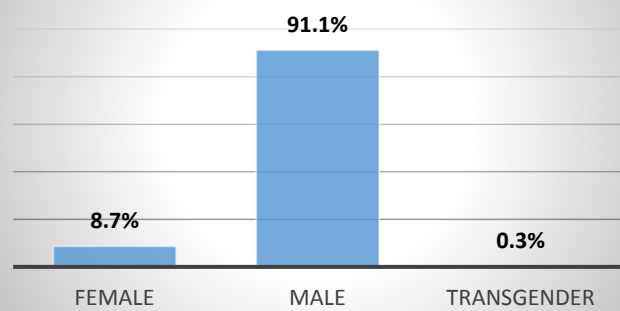

Q. What does Behind the Walls mean?

A. The behind the walls jail population is physically housed under the Sheriff's custody 24 hours a day/7 days a week. This includes all the populations listed on the key above and pie chart to the left - Divisional populations male & female, Outside Counties, Hospital, PRC, Women's Residential, & VRIC. Detainees in court-ordered treatment programs (PRC, Women's Residential, VRIC) are housed at CCDOC 24 hours a day/7 days week.

Sheriff's Daily Report
7/21/2018

CCSO Population Demographics

In Confinement

Gender Distribution

Race Distribution

Age Distribution

Community Corrections

Gender Distribution

Race Distribution

Age Distribution