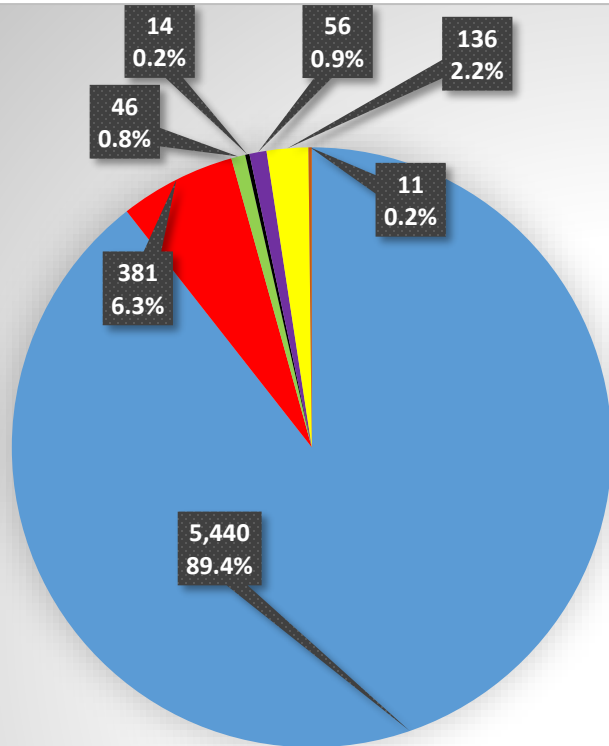

## Sheriff's Daily Report 7/13/2018

Under the Custody of the Sheriff	
<b>TOTAL MALE AND FEMALE</b>	<b>8,246</b>
Jail Population	6,084
Community Corrections	2,162

### Jail Population Behind the Walls

- Division 4, Division 4 Dorm 4, Division 6, Cermak, Division 08 RTU, Division 9, Division 10, Division 11 - Male Population
  - RTU Annex, Cermak, Division 08 RTU - Female Population
  - Division 15 - Outside Counties
  - Division 15 - Hospital
- Court-Ordered Programming within Jail Custody**
- RTU Annex - Women's Residential (Court Ordered Drug Treatment Program)
  - Division 6, Division 08 RTU - PRC (Court Ordered Drug Treatment Program) - Male Population
  - Division 16 - VRIC (Court Ordered) - Male Population

Q. What does Behind the Walls mean?

A. The behind the walls jail population is physically housed under the Sheriff's custody 24 hours a day/7 days a week. This includes all the populations listed on the key above and pie chart to the left - Divisional populations male & female, Outside Counties, Hospital, PRC, Women's Residential, & VRIC. Detainees in court-ordered treatment programs (PRC, Women's Residential, VRIC) are housed at CCDOC 24 hours a day/7 days week.