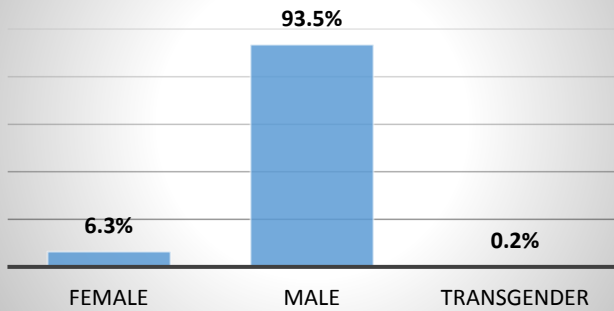

Sheriff's Daily Report 6/29/2018

Under the Custody of the Sheriff	
TOTAL MALE AND FEMALE	8,178
Jail Population	5,994
Community Corrections	2,184

Sheriff's Daily Report
6/29/2018

CCSO Population Demographics

In Confinement

Gender Distribution

Race Distribution

Age Distribution

Community Corrections

Gender Distribution

Race Distribution

Age Distribution