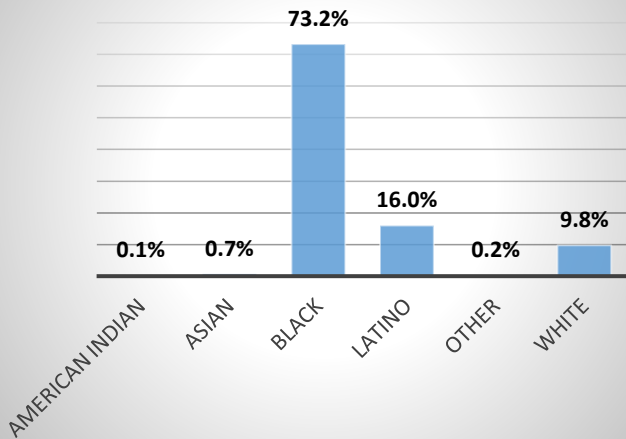

Sheriff's Daily Report 6/29/2018

Under the Custody of the Sheriff	
TOTAL MALE AND FEMALE	8,178
Jail Population	5,994
Community Corrections	2,184

Sheriff's Daily Report
6/29/2018

CCSO Population Demographics

In Confinement

Gender Distribution

Race Distribution

Age Distribution

Community Corrections

Gender Distribution

Race Distribution

Age Distribution