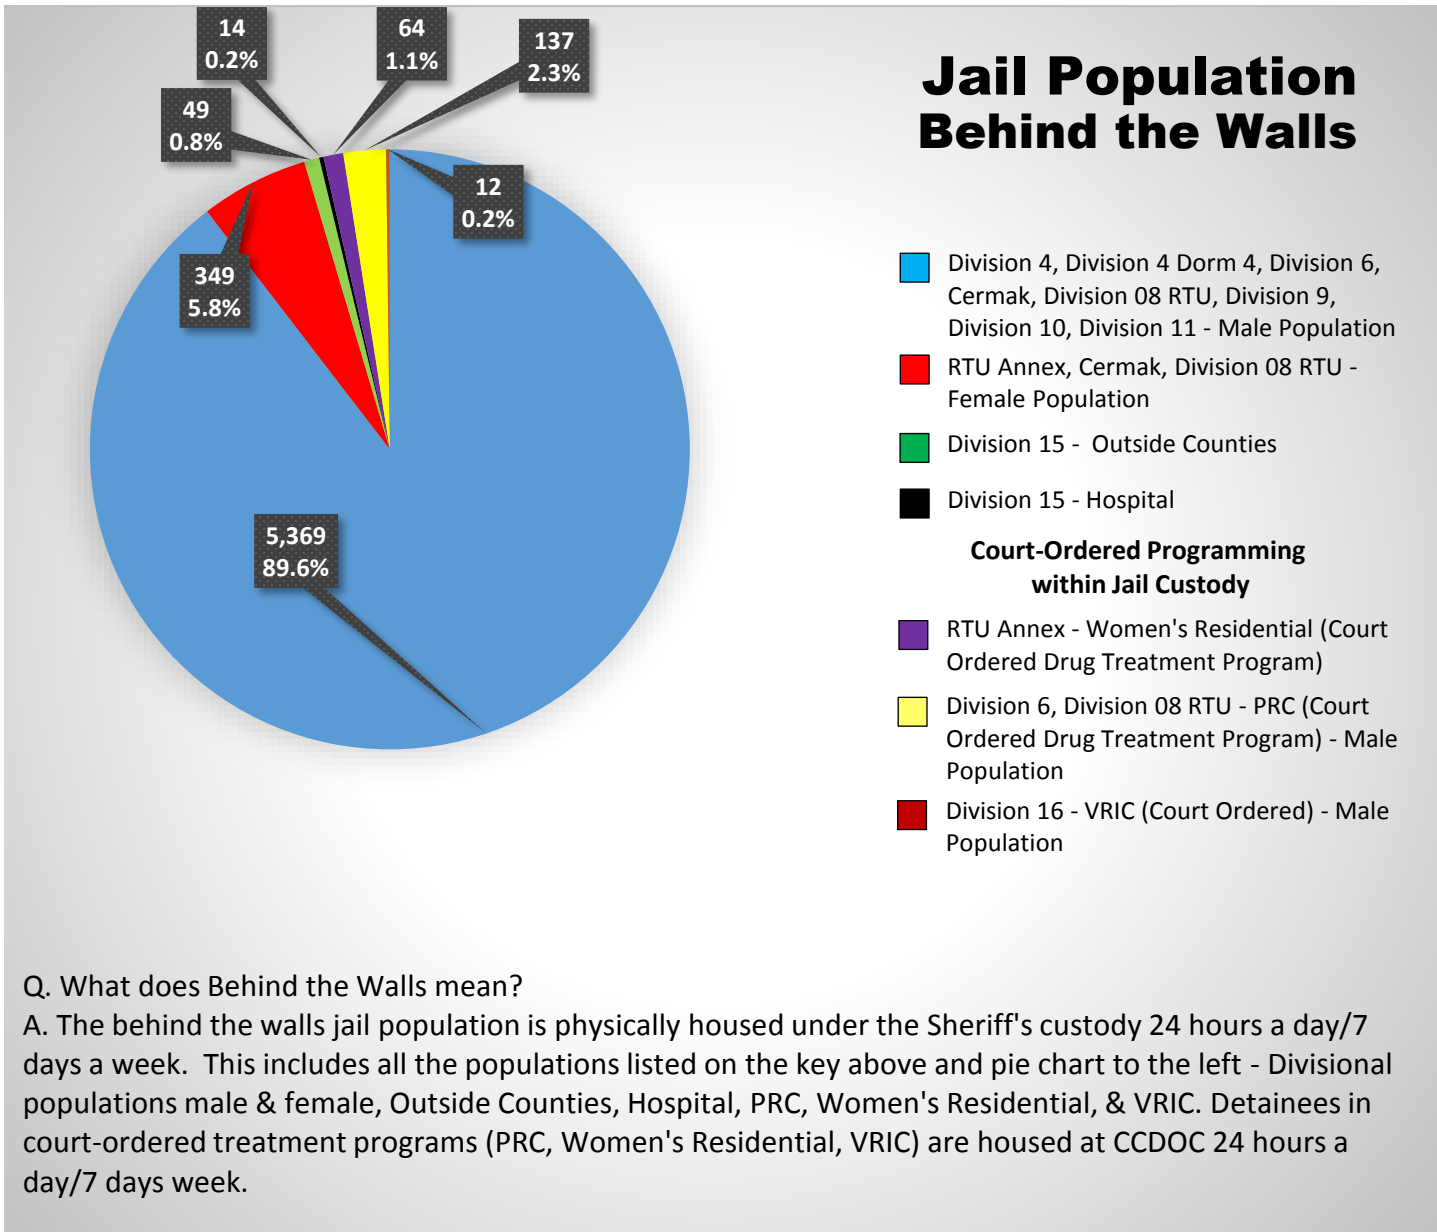

Sheriff's Daily Report 6/29/2018

Under the Custody of the Sheriff	
TOTAL MALE AND FEMALE	8,178
Jail Population	5,994
Community Corrections	2,184

Sheriff's Daily Report
6/29/2018

CCSO Population Demographics

In Confinement

Gender Distribution

Race Distribution

Age Distribution

Community Corrections

Gender Distribution

Race Distribution

Age Distribution