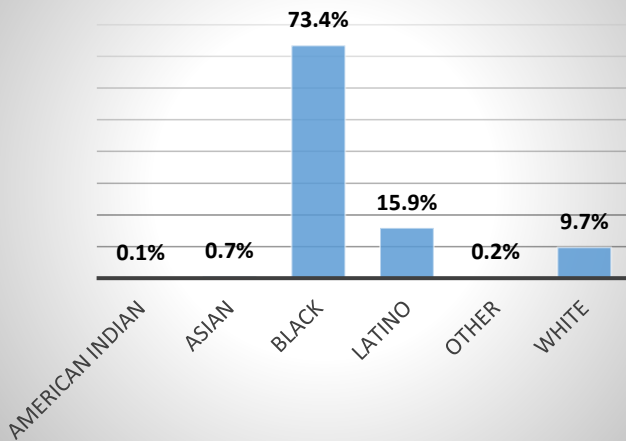

## Sheriff's Daily Report 6/28/2018

Under the Custody of the Sheriff	
<b>TOTAL MALE AND FEMALE</b>	<b>8,181</b>
Jail Population	5,992
Community Corrections	2,189

**Sheriff's Daily Report**  
**6/28/2018**

**CCSO Population Demographics**

**In Confinement**

**Gender Distribution**

**Race Distribution**

**Age Distribution**

**Community Corrections**

**Gender Distribution**

**Race Distribution**

**Age Distribution**