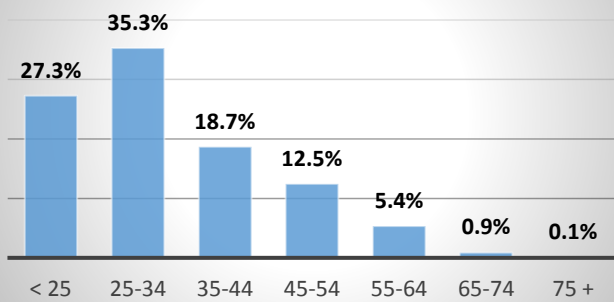

## Sheriff's Daily Report 6/28/2018

Under the Custody of the Sheriff	
<b>TOTAL MALE AND FEMALE</b>	<b>8,181</b>
Jail Population	5,992
Community Corrections	2,189

**Sheriff's Daily Report**  
**6/28/2018**

**CCSO Population Demographics**

**In Confinement**

**Gender Distribution**

**Race Distribution**

**Age Distribution**

**Community Corrections**

**Gender Distribution**

**Race Distribution**

**Age Distribution**