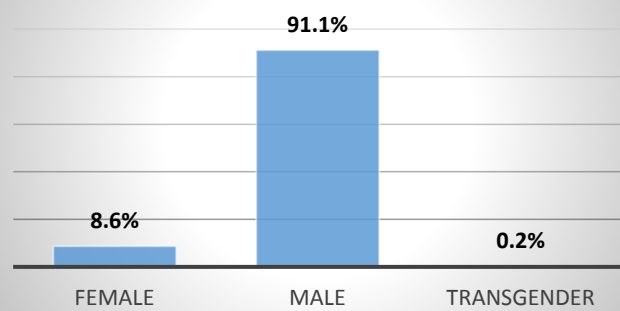

## Sheriff's Daily Report 6/28/2018

Under the Custody of the Sheriff	
<b>TOTAL MALE AND FEMALE</b>	<b>8,181</b>
Jail Population	5,992
Community Corrections	2,189

**Sheriff's Daily Report**  
**6/28/2018**

**CCSO Population Demographics**

**In Confinement**

**Gender Distribution**

**Race Distribution**

**Age Distribution**

**Community Corrections**

**Gender Distribution**

**Race Distribution**

**Age Distribution**