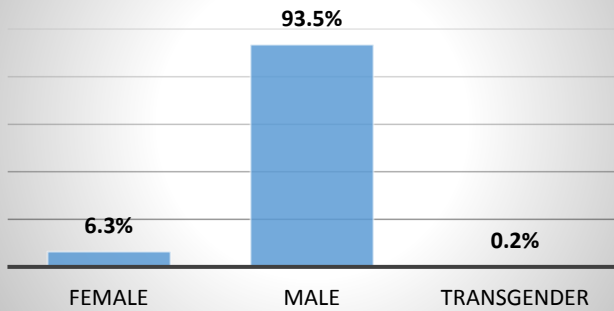

## Sheriff's Daily Report 6/28/2018

Under the Custody of the Sheriff	
<b>TOTAL MALE AND FEMALE</b>	<b>8,181</b>
Jail Population	5,992
Community Corrections	2,189

**Sheriff's Daily Report**  
**6/28/2018**

**CCSO Population Demographics**

**In Confinement**

**Gender Distribution**

**Race Distribution**

**Age Distribution**

**Community Corrections**

**Gender Distribution**

**Race Distribution**