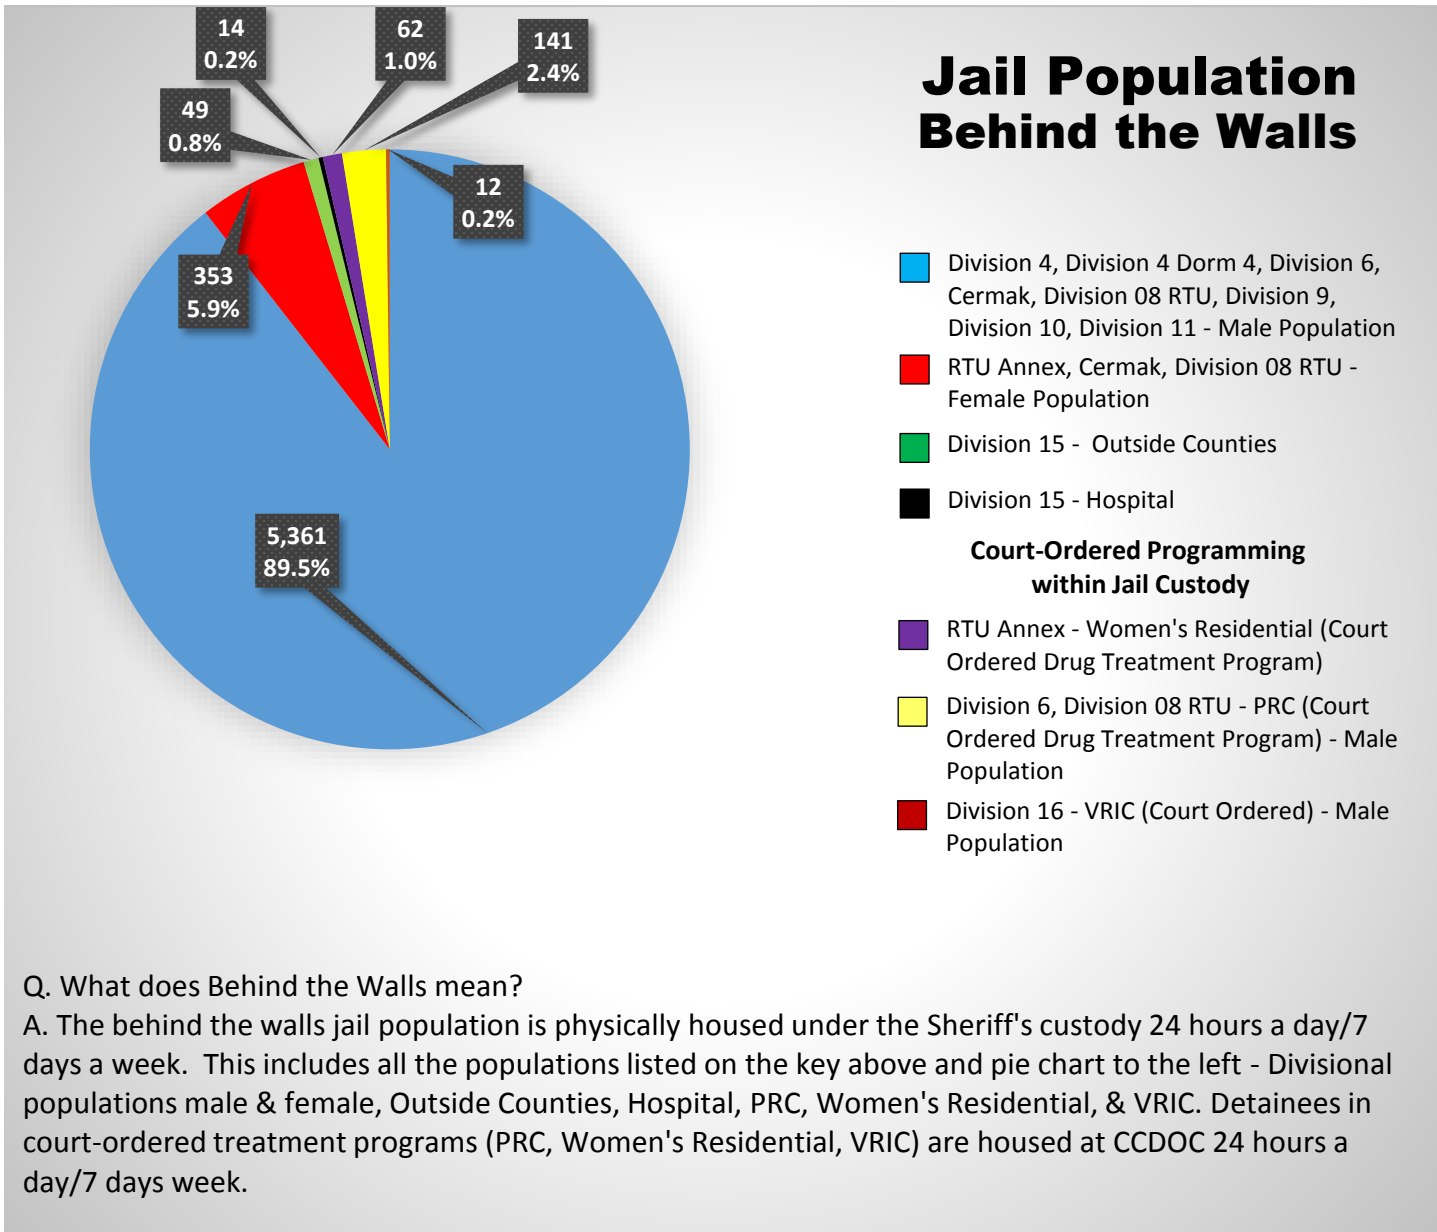

## Sheriff's Daily Report 6/28/2018

Under the Custody of the Sheriff	
<b>TOTAL MALE AND FEMALE</b>	<b>8,181</b>
Jail Population	5,992
Community Corrections	2,189

**Sheriff's Daily Report**  
**6/28/2018**

**CCSO Population Demographics**

**In Confinement**

**Gender Distribution**

**Race Distribution**

**Age Distribution**

**Community Corrections**

**Gender Distribution**

**Race Distribution**

**Age Distribution**