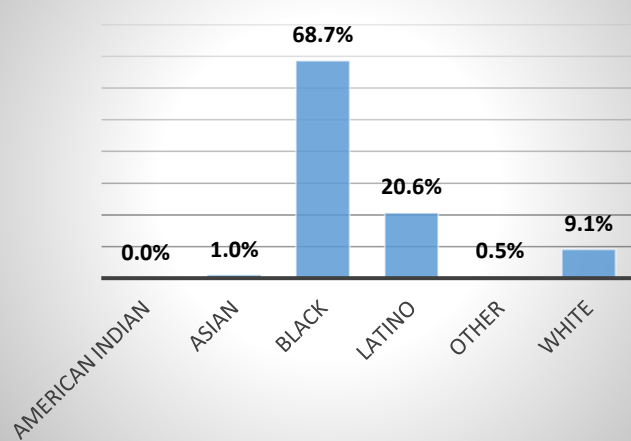

## Sheriff's Daily Report 6/28/2018

Under the Custody of the Sheriff	
<b>TOTAL MALE AND FEMALE</b>	<b>8,181</b>
Jail Population	5,992
Community Corrections	2,189

**Sheriff's Daily Report**  
**6/28/2018**

**CCSO Population Demographics**

**In Confinement**

**Gender Distribution**

**Race Distribution**

**Age Distribution**

**Community Corrections**

**Gender Distribution**

**Race Distribution**

**Age Distribution**