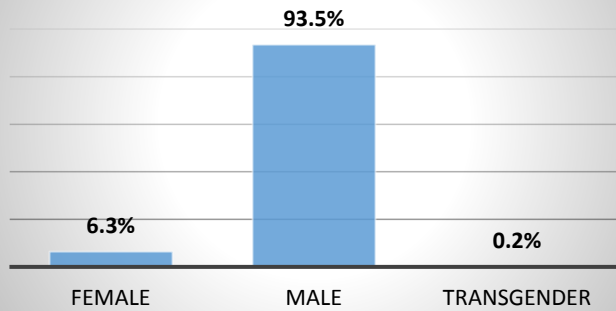

Sheriff's Daily Report 6/26/2018

Under the Custody of the Sheriff	
TOTAL MALE AND FEMALE	8,223
Jail Population	6,038
Community Corrections	2,185

Sheriff's Daily Report
6/26/2018

CCSO Population Demographics

In Confinement

Gender Distribution

Race Distribution

Age Distribution

Community Corrections

Gender Distribution

Race Distribution

Age Distribution