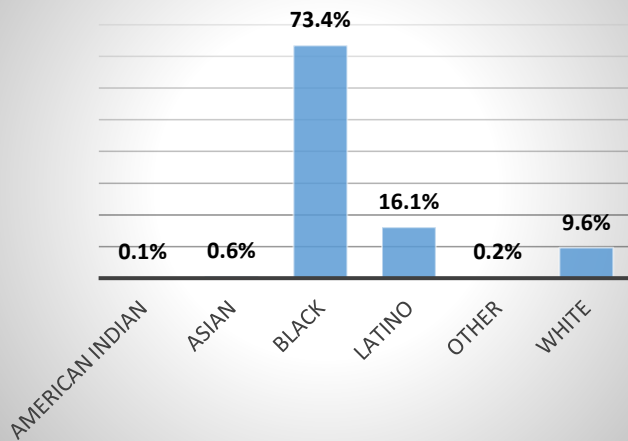

Sheriff's Daily Report 6/26/2018

Under the Custody of the Sheriff	
TOTAL MALE AND FEMALE	8,223
Jail Population	6,038
Community Corrections	2,185

Sheriff's Daily Report
6/26/2018

CCSO Population Demographics

In Confinement

Gender Distribution

Race Distribution

Age Distribution

Community Corrections

Gender Distribution

Race Distribution

Age Distribution