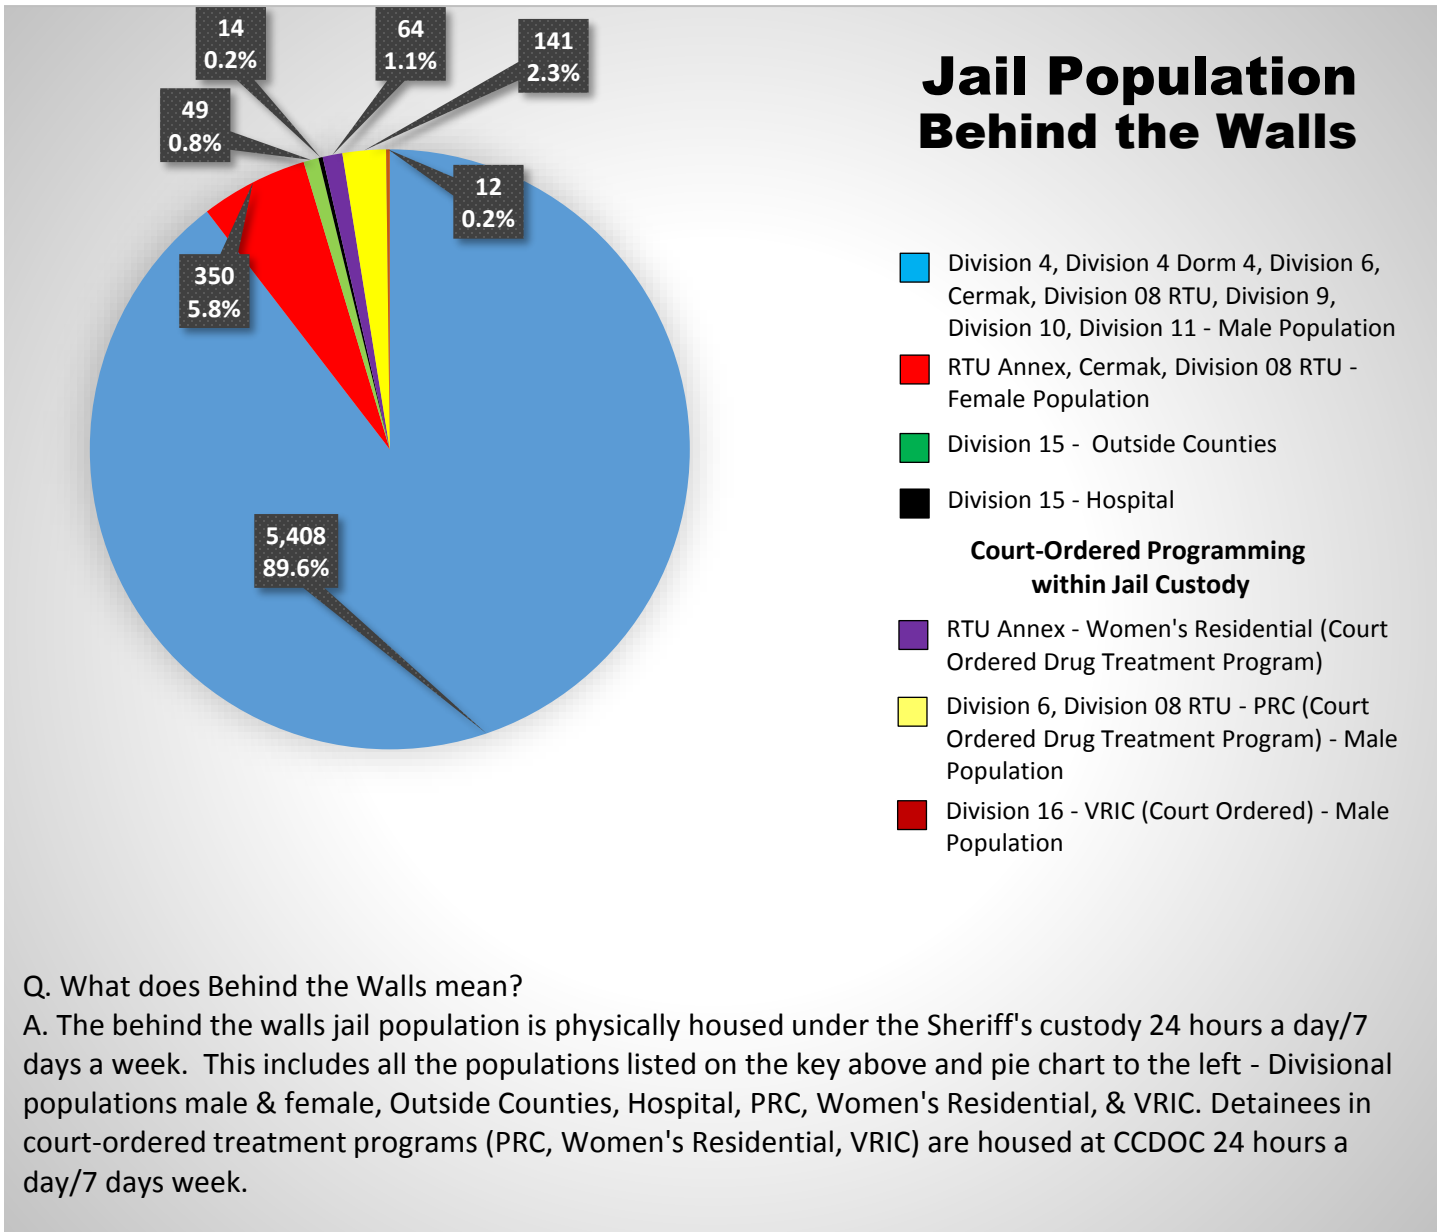

Sheriff's Daily Report 6/26/2018

Under the Custody of the Sheriff	
TOTAL MALE AND FEMALE	8,223
Jail Population	6,038
Community Corrections	2,185

Sheriff's Daily Report
6/26/2018

CCSO Population Demographics

In Confinement

Gender Distribution

Race Distribution

Age Distribution

Community Corrections

Gender Distribution

Race Distribution

Age Distribution