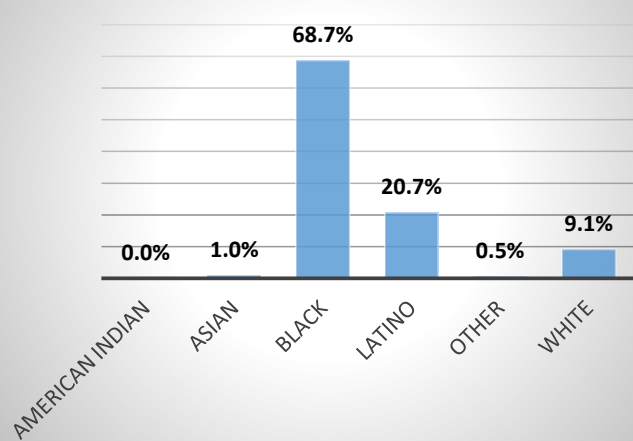

## Sheriff's Daily Report 6/25/2018

Under the Custody of the Sheriff	
<b>TOTAL MALE AND FEMALE</b>	<b>8,241</b>
Jail Population	6,056
Community Corrections	2,185

**Sheriff's Daily Report**  
**6/25/2018**

**CCSO Population Demographics**

**In Confinement**

**Gender Distribution**

**Race Distribution**

**Age Distribution**

**Community Corrections**

**Gender Distribution**

**Race Distribution**

**Age Distribution**