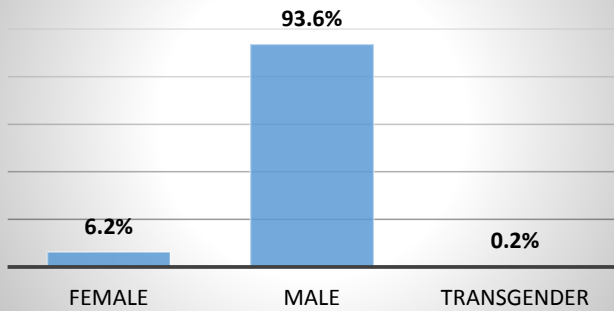

## Sheriff's Daily Report 6/25/2018

Under the Custody of the Sheriff	
<b>TOTAL MALE AND FEMALE</b>	<b>8,241</b>
Jail Population	6,056
Community Corrections	2,185

**Sheriff's Daily Report**  
**6/25/2018**

**CCSO Population Demographics**

**In Confinement**

**Gender Distribution**

**Race Distribution**

**Age Distribution**

**Community Corrections**

**Gender Distribution**

**Race Distribution**