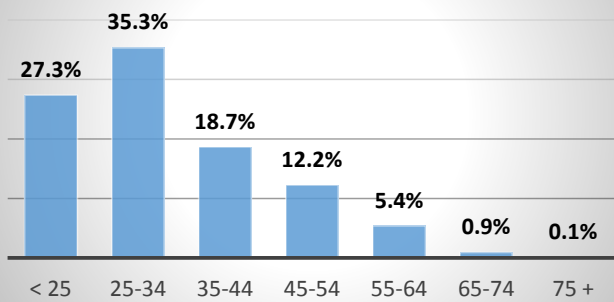

## Sheriff's Daily Report 6/25/2018

Under the Custody of the Sheriff	
<b>TOTAL MALE AND FEMALE</b>	<b>8,241</b>
Jail Population	6,056
Community Corrections	2,185

**Sheriff's Daily Report**  
**6/25/2018**

**CCSO Population Demographics**

**In Confinement**

**Gender Distribution**

**Race Distribution**

**Age Distribution**

**Community Corrections**

**Gender Distribution**

**Race Distribution**

**Age Distribution**