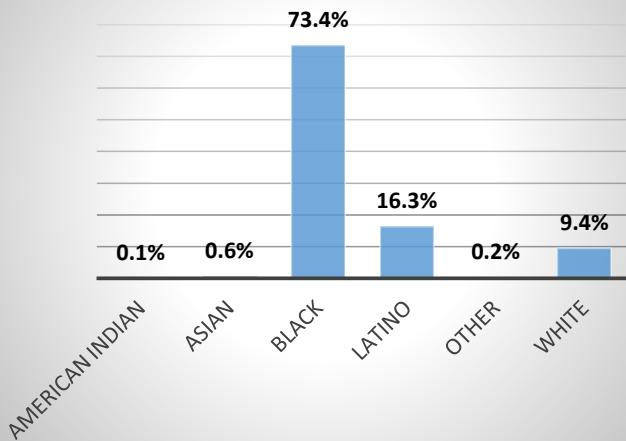

## Sheriff's Daily Report 6/25/2018

Under the Custody of the Sheriff	
<b>TOTAL MALE AND FEMALE</b>	<b>8,241</b>
Jail Population	6,056
Community Corrections	2,185

**Sheriff's Daily Report**  
**6/25/2018**

**CCSO Population Demographics**

**In Confinement**

**Gender Distribution**

**Race Distribution**

**Age Distribution**

**Community Corrections**

**Gender Distribution**

**Race Distribution**

**Age Distribution**