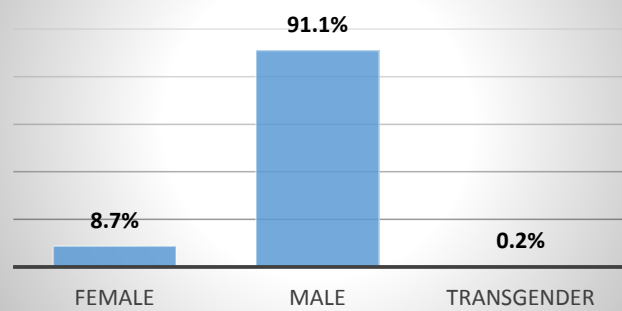

## Sheriff's Daily Report 6/25/2018

Under the Custody of the Sheriff	
<b>TOTAL MALE AND FEMALE</b>	<b>8,241</b>
Jail Population	6,056
Community Corrections	2,185

**Sheriff's Daily Report**  
**6/25/2018**

**CCSO Population Demographics**

**In Confinement**

**Gender Distribution**

**Race Distribution**

**Age Distribution**

**Community Corrections**

**Gender Distribution**

**Race Distribution**

**Age Distribution**