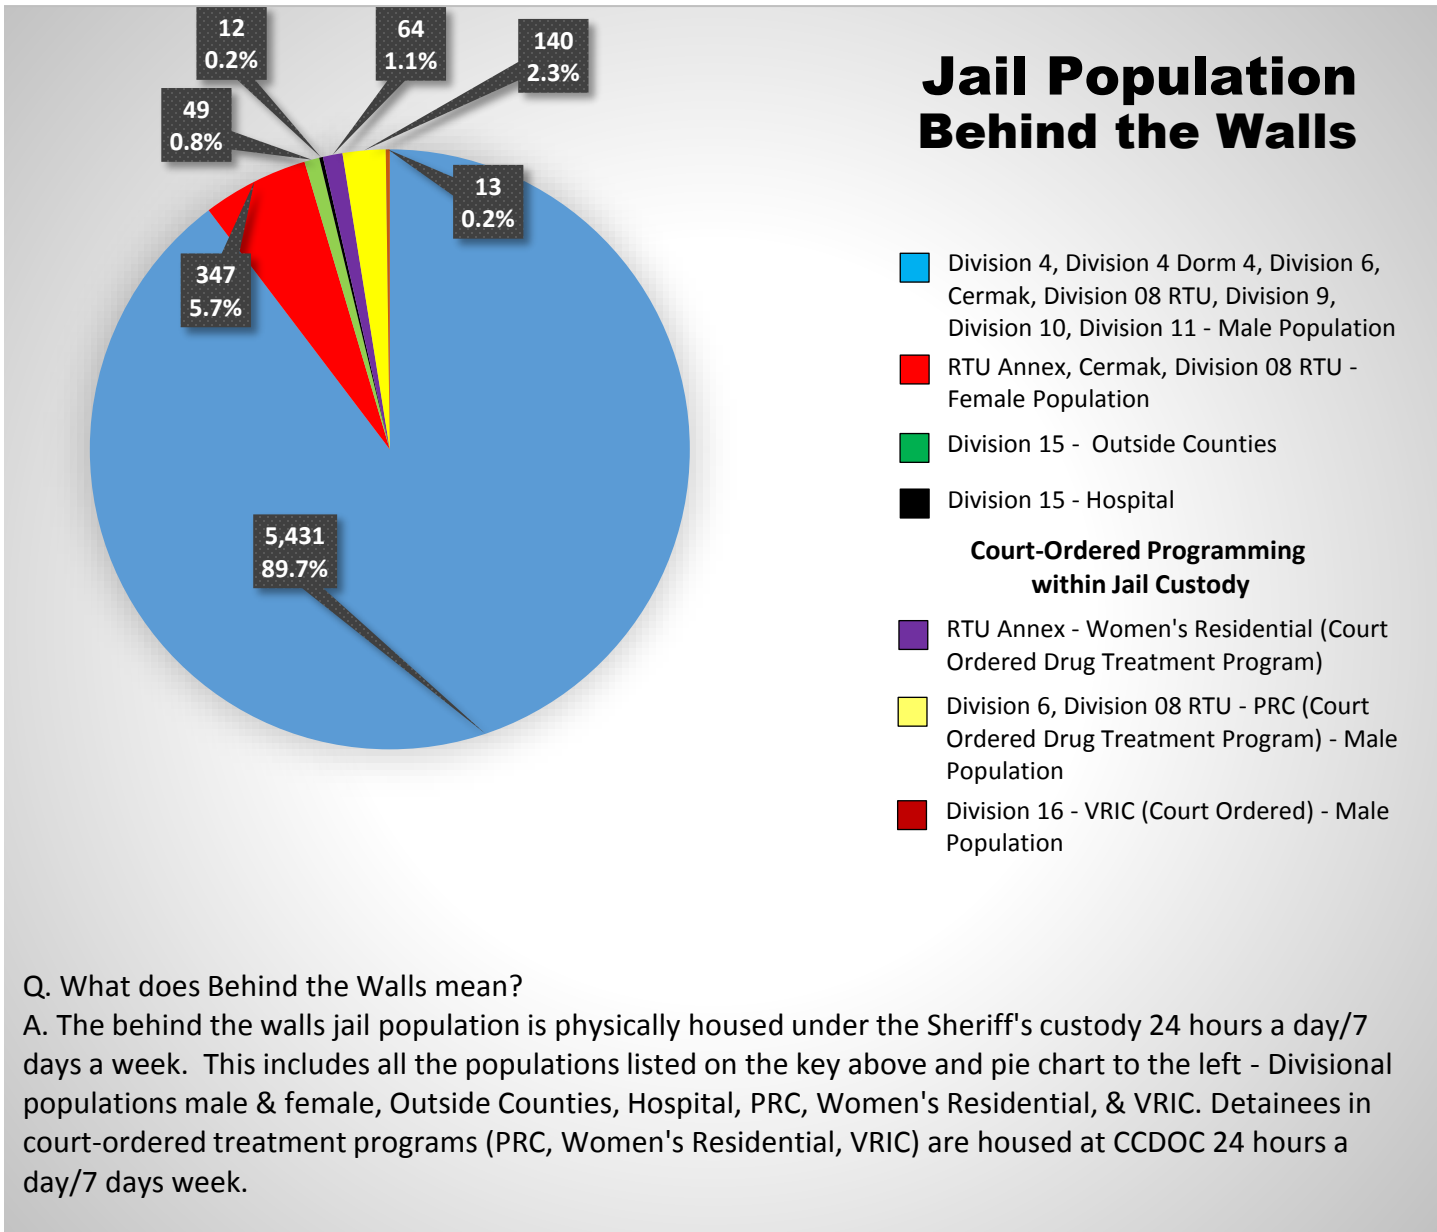

## Sheriff's Daily Report 6/25/2018

Under the Custody of the Sheriff	
<b>TOTAL MALE AND FEMALE</b>	<b>8,241</b>
Jail Population	6,056
Community Corrections	2,185

**Sheriff's Daily Report**  
**6/25/2018**

**CCSO Population Demographics**

**In Confinement**

**Gender Distribution**

**Race Distribution**

**Age Distribution**

**Community Corrections**

**Gender Distribution**

**Race Distribution**

**Age Distribution**