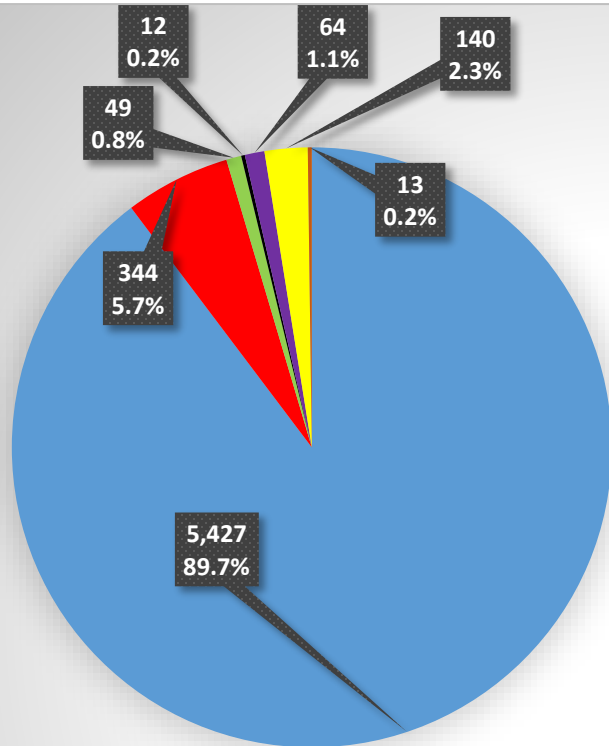

Sheriff's Daily Report
6/24/2018

Under the Custody of the Sheriff	
TOTAL MALE AND FEMALE	8,219
Jail Population	6,049
Community Corrections	2,170

Jail Population Behind the Walls

- Division 4, Division 4 Dorm 4, Division 6, Cermak, Division 08 RTU, Division 9, Division 10, Division 11 - Male Population
 - RTU Annex, Cermak, Division 08 RTU - Female Population
 - Division 15 - Outside Counties
 - Division 15 - Hospital
- Court-Ordered Programming within Jail Custody**
- RTU Annex - Women's Residential (Court Ordered Drug Treatment Program)
 - Division 6, Division 08 RTU - PRC (Court Ordered Drug Treatment Program) - Male Population
 - Division 16 - VRIC (Court Ordered) - Male Population

Q. What does Behind the Walls mean?

A. The behind the walls jail population is physically housed under the Sheriff's custody 24 hours a day/7 days a week. This includes all the populations listed on the key above and pie chart to the left - Divisional populations male & female, Outside Counties, Hospital, PRC, Women's Residential, & VRIC. Detainees in court-ordered treatment programs (PRC, Women's Residential, VRIC) are housed at CCDOC 24 hours a day/7 days week.

Race Distribution

Age Distribution