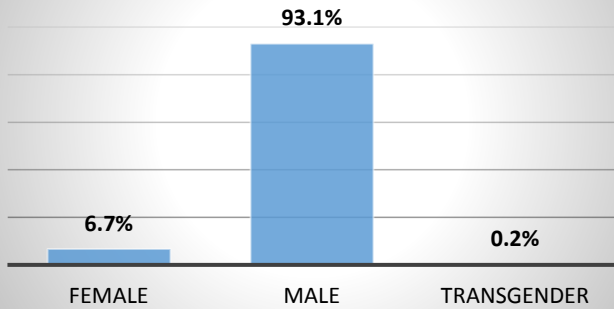

Sheriff's Daily Report
6/24/2018

Under the Custody of the Sheriff	
TOTAL MALE AND FEMALE	8,219
Jail Population	6,049
Community Corrections	2,170

Jail Population Behind the Walls

- Division 4, Division 4 Dorm 4, Division 6, Cermak, Division 08 RTU, Division 9, Division 10, Division 11 - Male Population
 - RTU Annex, Cermak, Division 08 RTU - Female Population
 - Division 15 - Outside Counties
 - Division 15 - Hospital
- Court-Ordered Programming within Jail Custody**
- RTU Annex - Women's Residential (Court Ordered Drug Treatment Program)
 - Division 6, Division 08 RTU - PRC (Court Ordered Drug Treatment Program) - Male Population
 - Division 16 - VRIC (Court Ordered) - Male Population

Q. What does Behind the Walls mean?

A. The behind the walls jail population is physically housed under the Sheriff's custody 24 hours a day/7 days a week. This includes all the populations listed on the key above and pie chart to the left - Divisional populations male & female, Outside Counties, Hospital, PRC, Women's Residential, & VRIC. Detainees in court-ordered treatment programs (PRC, Women's Residential, VRIC) are housed at CCDOC 24 hours a day/7 days week.

Sheriff's Daily Report
6/24/2018

CCSO Population Demographics

In Confinement

Gender Distribution

Race Distribution

Age Distribution

Community Corrections

Gender Distribution

Race Distribution

Age Distribution