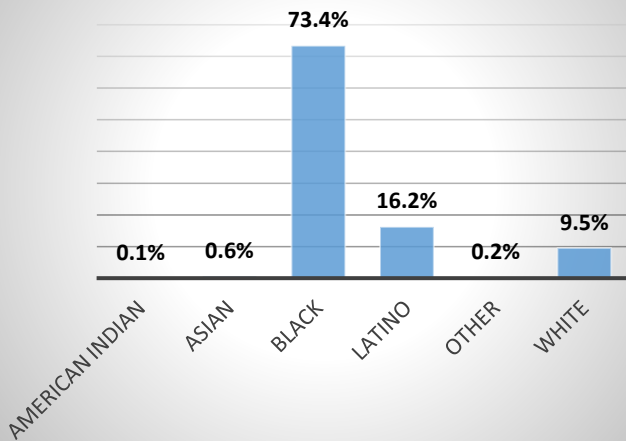

Q. What does Behind the Walls mean?

A. The behind the walls jail population is physically housed under the Sheriff's custody 24 hours a day/7 days a week. This includes all the populations listed on the key above and pie chart to the left - Divisional populations male & female, Outside Counties, Hospital, PRC, Women's Residential, & VRIC. Detainees in court-ordered treatment programs (PRC, Women's Residential, VRIC) are housed at CCDOC 24 hours a day/7 days week.

Sheriff's Daily Report
6/24/2018

CCSO Population Demographics

In Confinement

Gender Distribution

Race Distribution

Age Distribution

Community Corrections

Gender Distribution

Race Distribution

Age Distribution