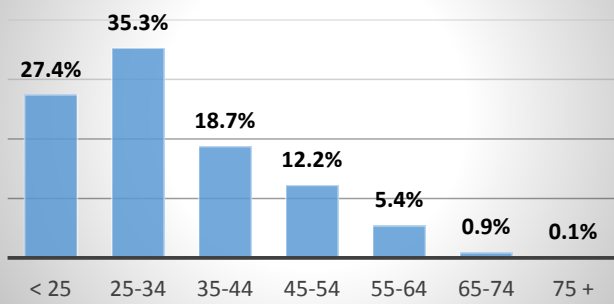

Q. What does Behind the Walls mean?

A. The behind the walls jail population is physically housed under the Sheriff's custody 24 hours a day/7 days a week. This includes all the populations listed on the key above and pie chart to the left - Divisional populations male & female, Outside Counties, Hospital, PRC, Women's Residential, & VRIC. Detainees in court-ordered treatment programs (PRC, Women's Residential, VRIC) are housed at CCDOC 24 hours a day/7 days week.

Sheriff's Daily Report
6/24/2018

CCSO Population Demographics

In Confinement

Gender Distribution

Race Distribution

Age Distribution

Community Corrections

Gender Distribution

Race Distribution

Age Distribution