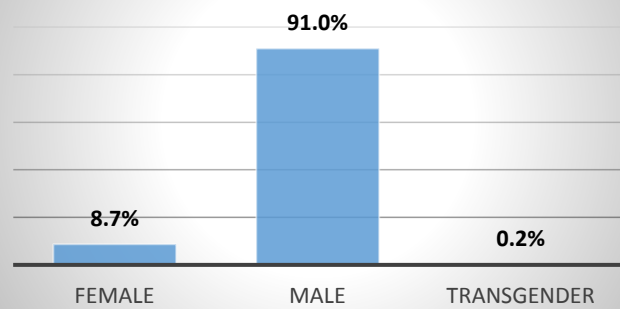

Q. What does Behind the Walls mean?

A. The behind the walls jail population is physically housed under the Sheriff's custody 24 hours a day/7 days a week. This includes all the populations listed on the key above and pie chart to the left - Divisional populations male & female, Outside Counties, Hospital, PRC, Women's Residential, & VRIC. Detainees in court-ordered treatment programs (PRC, Women's Residential, VRIC) are housed at CCDOC 24 hours a day/7 days week.

Sheriff's Daily Report
6/24/2018

CCSO Population Demographics

In Confinement

Gender Distribution

Race Distribution

Age Distribution

Community Corrections

Gender Distribution

Race Distribution

Age Distribution