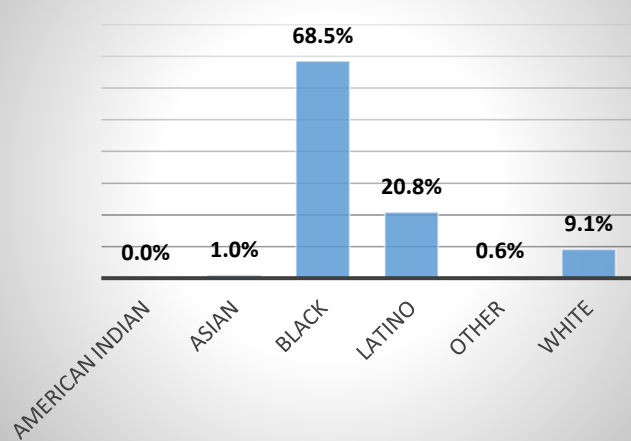

Q. What does Behind the Walls mean?

A. The behind the walls jail population is physically housed under the Sheriff's custody 24 hours a day/7 days a week. This includes all the populations listed on the key above and pie chart to the left - Divisional populations male & female, Outside Counties, Hospital, PRC, Women's Residential, & VRIC. Detainees in court-ordered treatment programs (PRC, Women's Residential, VRIC) are housed at CCDOC 24 hours a day/7 days week.

Sheriff's Daily Report
6/24/2018

CCSO Population Demographics

In Confinement

Gender Distribution

Race Distribution

Age Distribution

Community Corrections

Gender Distribution

Race Distribution

Age Distribution