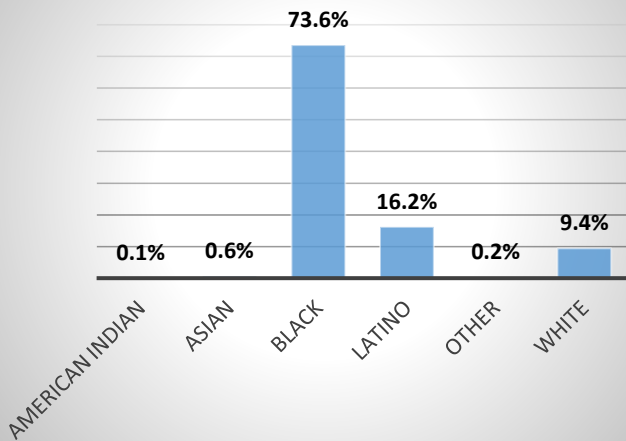

## Sheriff's Daily Report 6/22/2018

Under the Custody of the Sheriff	
<b>TOTAL MALE AND FEMALE</b>	<b>8,144</b>
Jail Population	5,989
Community Corrections	2,155

Sheriff's Daily Report  
6/22/2018

CCSO Population Demographics

**In Confinement**

**Gender Distribution**

**Race Distribution**

**Age Distribution**

**Community Corrections**

**Gender Distribution**

**Race Distribution**

**Age Distribution**