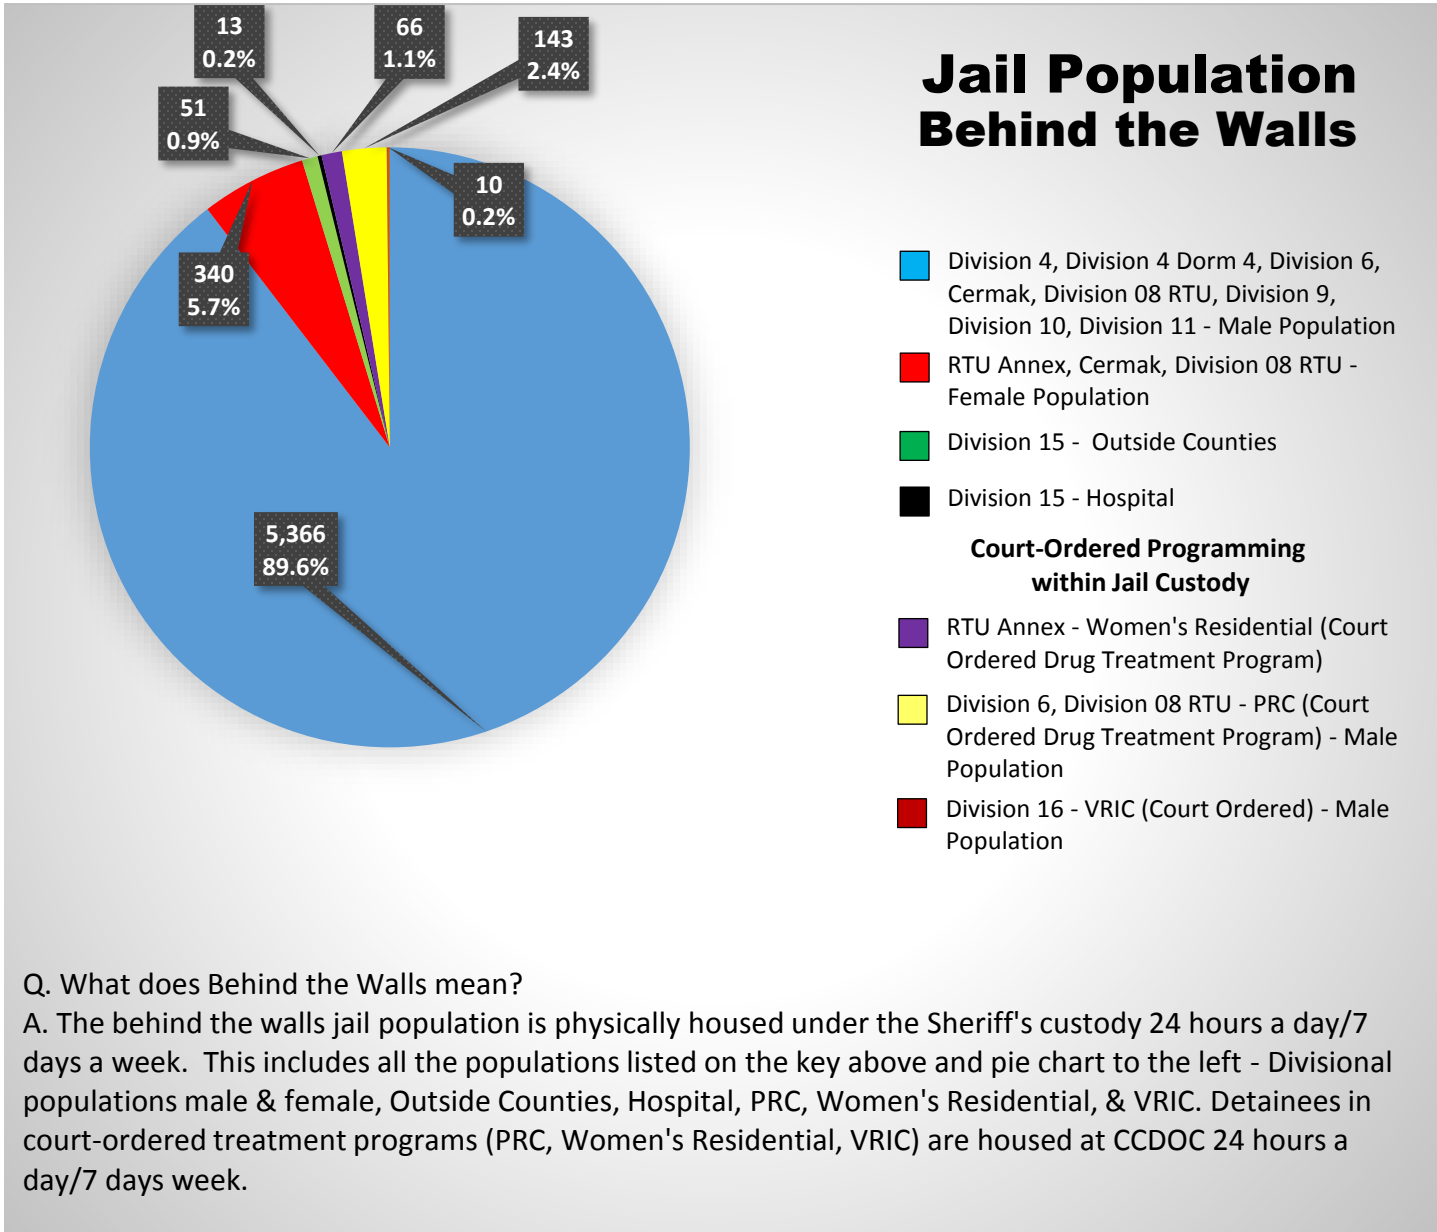

## Sheriff's Daily Report 6/22/2018

Under the Custody of the Sheriff	
<b>TOTAL MALE AND FEMALE</b>	<b>8,144</b>
Jail Population	5,989
Community Corrections	2,155

Sheriff's Daily Report  
6/22/2018

CCSO Population Demographics

**In Confinement**

**Gender Distribution**

**Race Distribution**

**Age Distribution**

**Community Corrections**

**Gender Distribution**

**Race Distribution**

**Age Distribution**