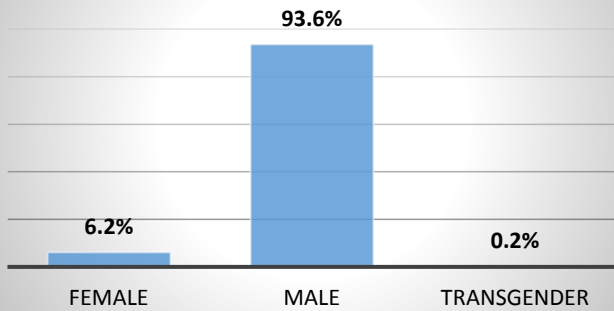

## Sheriff's Daily Report 6/22/2018

Under the Custody of the Sheriff	
<b>TOTAL MALE AND FEMALE</b>	<b>8,144</b>
Jail Population	5,989
Community Corrections	2,155

Sheriff's Daily Report  
6/22/2018

CCSO Population Demographics

**In Confinement**

**Gender Distribution**

**Race Distribution**

**Age Distribution**

**Community Corrections**

**Gender Distribution**

**Race Distribution**

**Age Distribution**