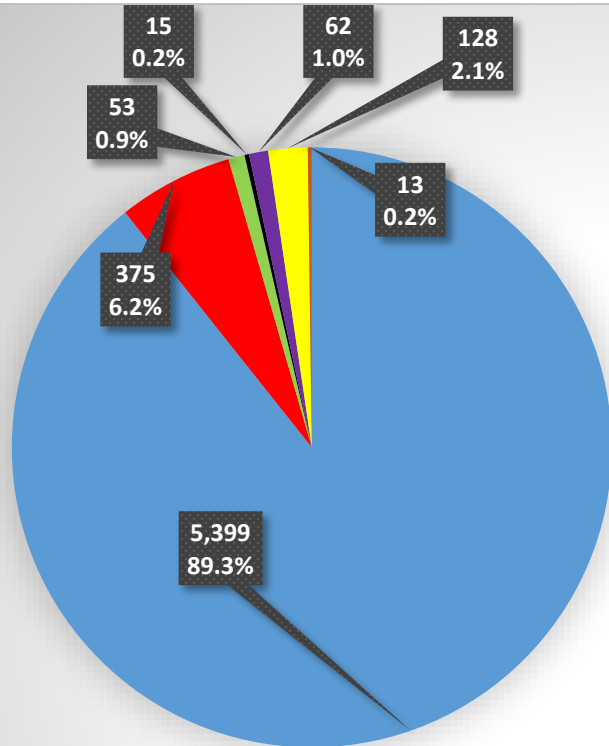

Sheriff's Daily Report 6/12/2018

Under the Custody of the Sheriff	
TOTAL MALE AND FEMALE	8,211
Jail Population	6,045
Community Corrections	2,166

Jail Population Behind the Walls

- Division 4, Division 4 Dorm 4, Division 6, Cermak, Division 08 RTU, Division 9, Division 10, Division 11 - Male Population
 - RTU Annex, Cermak, Division 08 RTU - Female Population
 - Division 15 - Outside Counties
 - Division 15 - Hospital
- Court-Ordered Programming within Jail Custody**
- RTU Annex - Women's Residential (Court Ordered Drug Treatment Program)
 - Division 6, Division 08 RTU - PRC (Court Ordered Drug Treatment Program) - Male Population
 - Division 16 - VRIC (Court Ordered) - Male Population

Q. What does Behind the Walls mean?

A. The behind the walls jail population is physically housed under the Sheriff's custody 24 hours a day/7 days a week. This includes all the populations listed on the key above and pie chart to the left - Divisional populations male & female, Outside Counties, Hospital, PRC, Women's Residential, & VRIC. Detainees in court-ordered treatment programs (PRC, Women's Residential, VRIC) are housed at CCDOC 24 hours a day/7 days week.