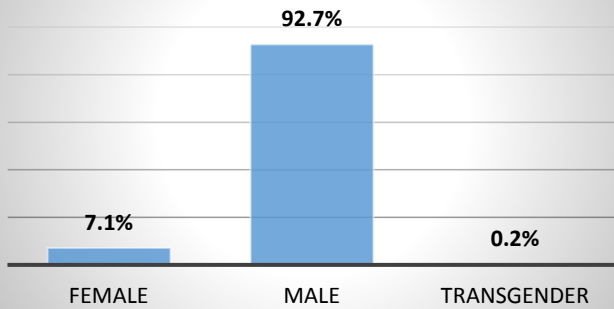

## Sheriff's Daily Report 6/8/2018

Under the Custody of the Sheriff	
<b>TOTAL MALE AND FEMALE</b>	<b>8,089</b>
Jail Population	5,959
Community Corrections	2,130

**Sheriff's Daily Report**  
**6/8/2018**

**CCSO Population Demographics**

**In Confinement**

**Gender Distribution**

**Race Distribution**

**Age Distribution**

**Community Corrections**

**Gender Distribution**

**Race Distribution**