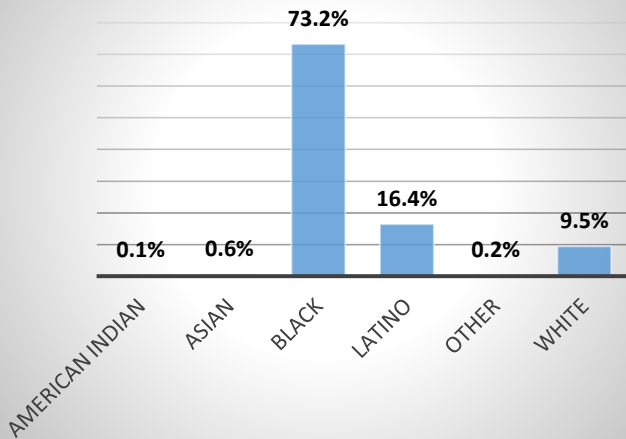

## Sheriff's Daily Report 6/8/2018

Under the Custody of the Sheriff	
<b>TOTAL MALE AND FEMALE</b>	<b>8,089</b>
Jail Population	5,959
Community Corrections	2,130

**Sheriff's Daily Report**  
**6/8/2018**

**CCSO Population Demographics**

**In Confinement**

**Gender Distribution**

**Race Distribution**

**Age Distribution**

**Community Corrections**

**Gender Distribution**

**Race Distribution**

**Age Distribution**