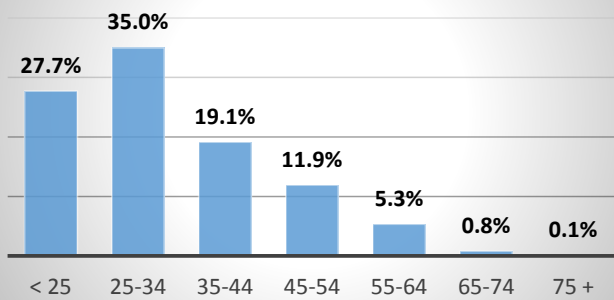

## Sheriff's Daily Report 6/8/2018

Under the Custody of the Sheriff	
<b>TOTAL MALE AND FEMALE</b>	<b>8,089</b>
Jail Population	5,959
Community Corrections	2,130

**Sheriff's Daily Report**  
**6/8/2018**

**CCSO Population Demographics**

**In Confinement**

**Gender Distribution**

**Race Distribution**

**Age Distribution**

**Community Corrections**

**Gender Distribution**

**Race Distribution**

**Age Distribution**