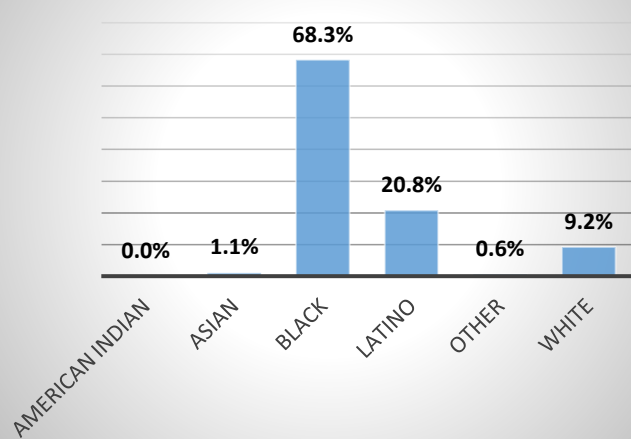

## Sheriff's Daily Report 6/8/2018

Under the Custody of the Sheriff	
<b>TOTAL MALE AND FEMALE</b>	<b>8,089</b>
Jail Population	5,959
Community Corrections	2,130

**Sheriff's Daily Report**  
**6/8/2018**

**CCSO Population Demographics**

**In Confinement**

**Gender Distribution**

**Race Distribution**

**Age Distribution**

**Community Corrections**

**Gender Distribution**

**Race Distribution**

**Age Distribution**