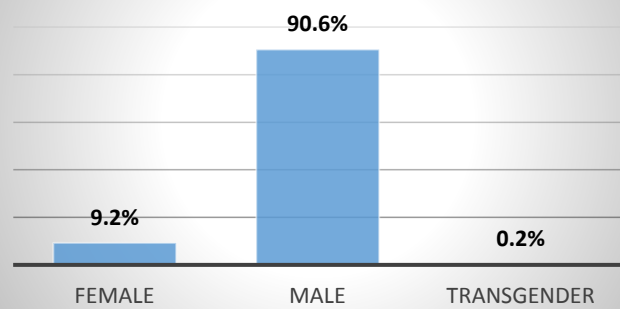

## Sheriff's Daily Report 6/8/2018

Under the Custody of the Sheriff	
<b>TOTAL MALE AND FEMALE</b>	<b>8,089</b>
Jail Population	5,959
Community Corrections	2,130

**Sheriff's Daily Report**  
**6/8/2018**

**CCSO Population Demographics**

**In Confinement**

**Gender Distribution**

**Race Distribution**

**Age Distribution**

**Community Corrections**

**Gender Distribution**

**Race Distribution**

**Age Distribution**