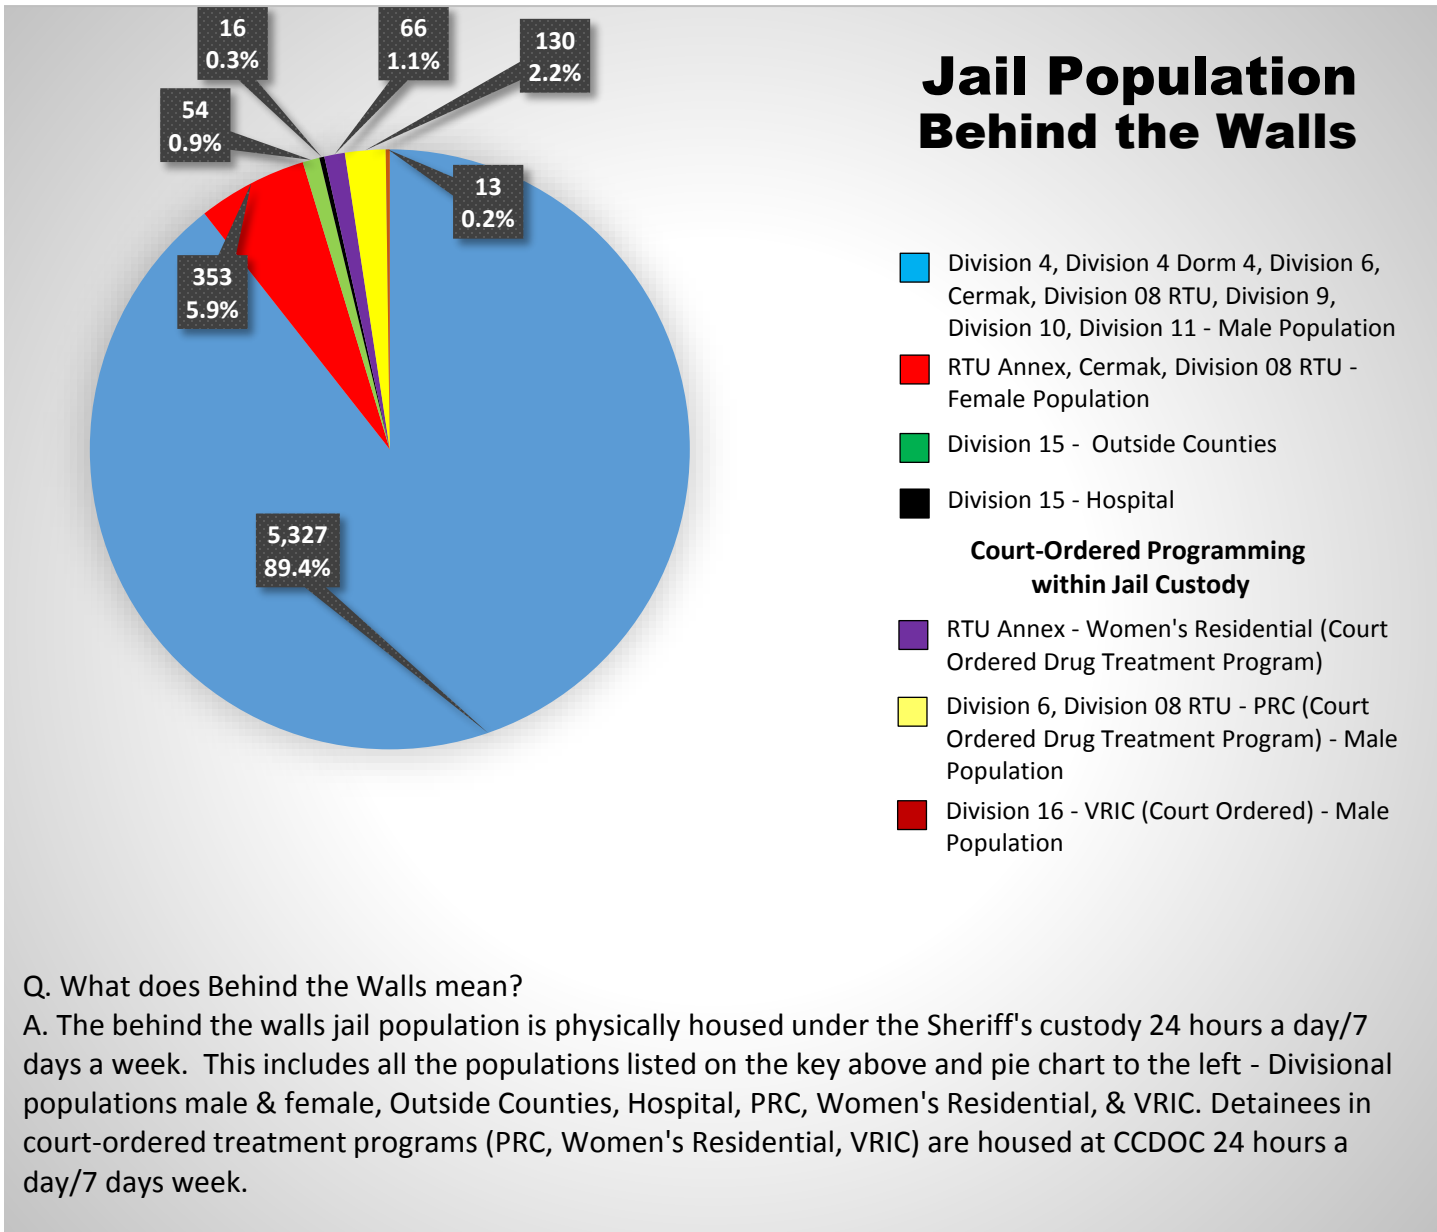

## Sheriff's Daily Report 6/8/2018

Under the Custody of the Sheriff	
<b>TOTAL MALE AND FEMALE</b>	<b>8,089</b>
Jail Population	5,959
Community Corrections	2,130

**Sheriff's Daily Report**  
**6/8/2018**

**CCSO Population Demographics**

**In Confinement**

**Gender Distribution**

**Race Distribution**

**Age Distribution**

**Community Corrections**

**Gender Distribution**

**Race Distribution**

**Age Distribution**