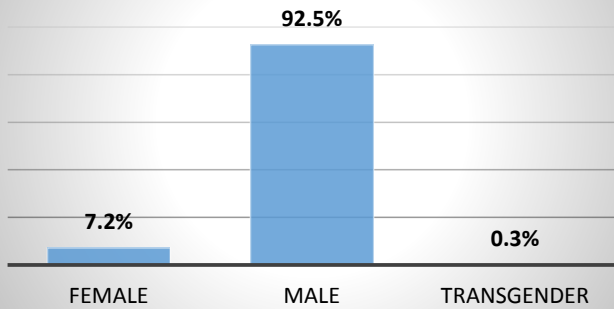

Sheriff's Daily Report 5/15/2018

Under the Custody of the Sheriff	
TOTAL MALE AND FEMALE	8,090
Jail Population	6,033
Community Corrections	2,057

Sheriff's Daily Report
5/15/2018

CCSO Population Demographics

In Confinement

Gender Distribution

Race Distribution

Age Distribution

Community Corrections

Gender Distribution

Race Distribution

Age Distribution