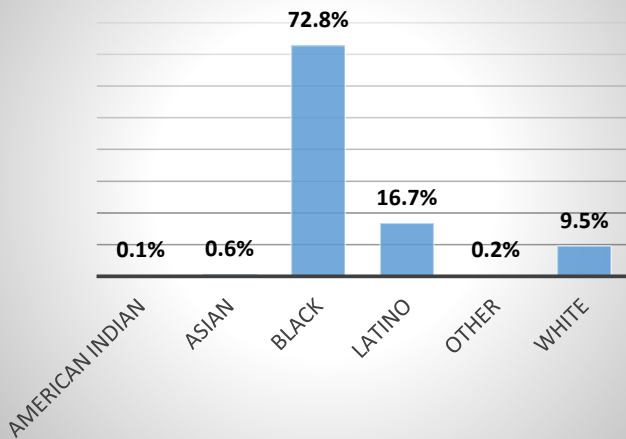

Sheriff's Daily Report 5/15/2018

Under the Custody of the Sheriff	
TOTAL MALE AND FEMALE	8,090
Jail Population	6,033
Community Corrections	2,057

Sheriff's Daily Report
5/15/2018

CCSO Population Demographics

In Confinement

Gender Distribution

Race Distribution

Age Distribution

Community Corrections

Gender Distribution

Race Distribution

Age Distribution