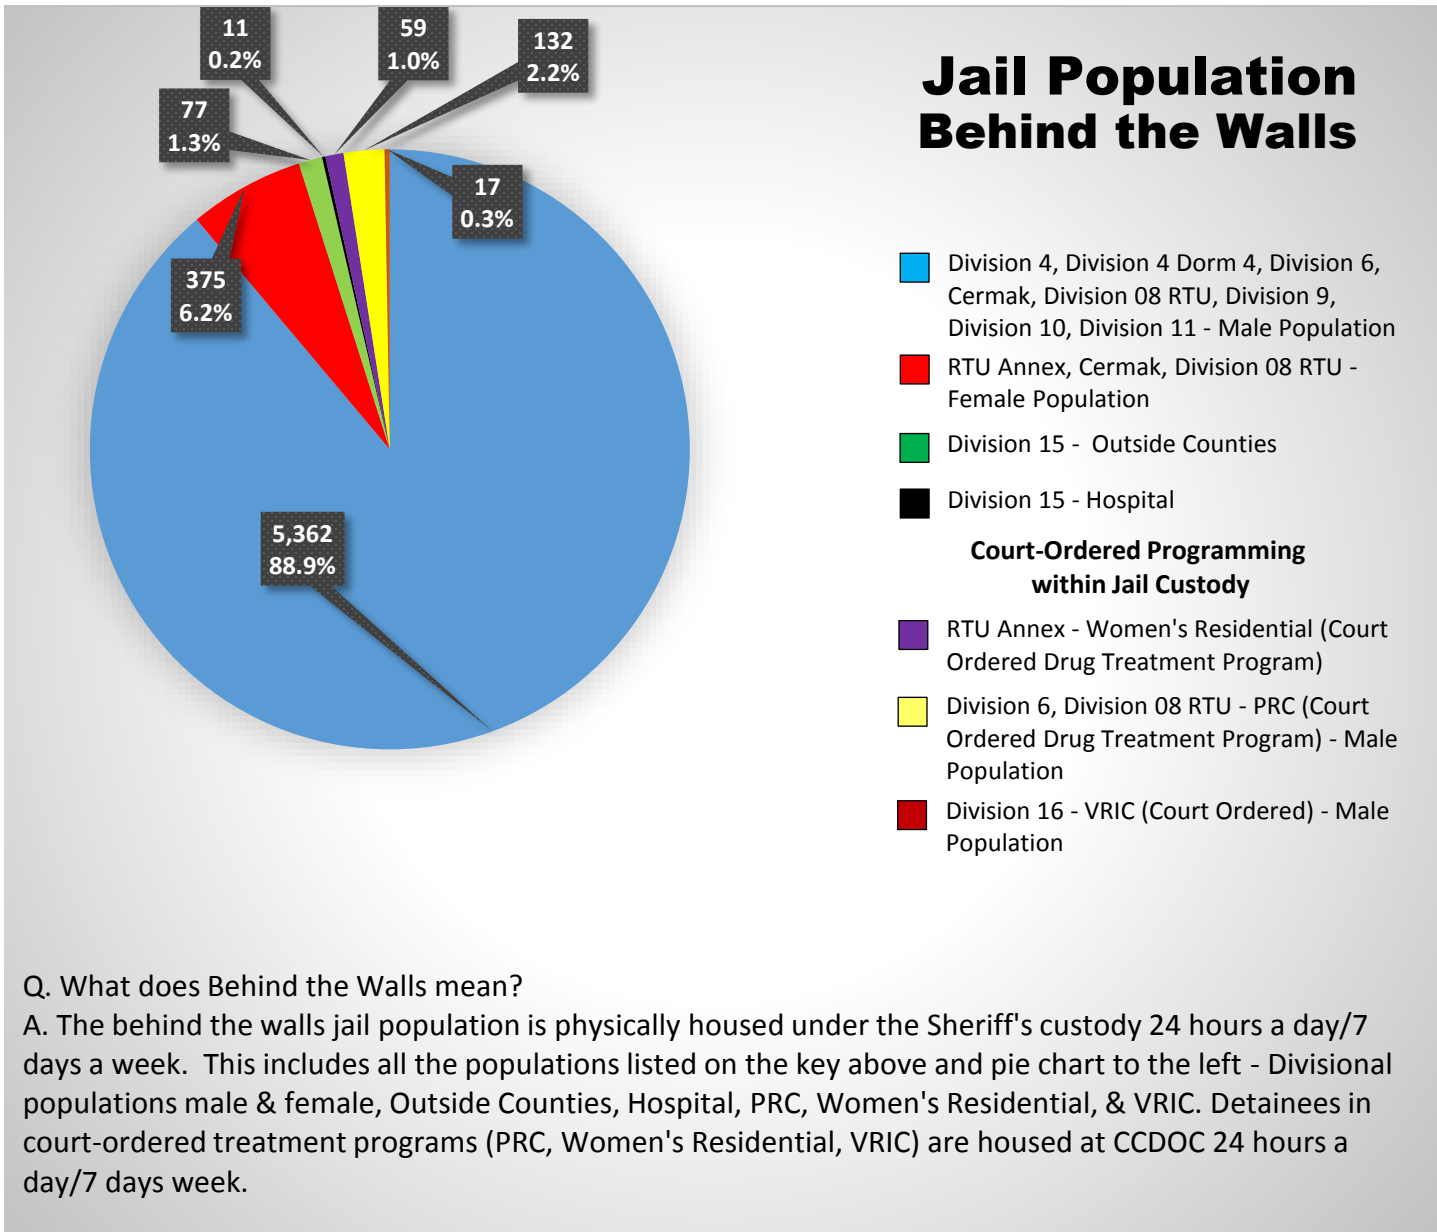

Sheriff's Daily Report 5/15/2018

Under the Custody of the Sheriff	
TOTAL MALE AND FEMALE	8,090
Jail Population	6,033
Community Corrections	2,057

Sheriff's Daily Report
5/15/2018

CCSO Population Demographics

In Confinement

Gender Distribution

Race Distribution

Age Distribution

Community Corrections

Gender Distribution

Race Distribution

Age Distribution