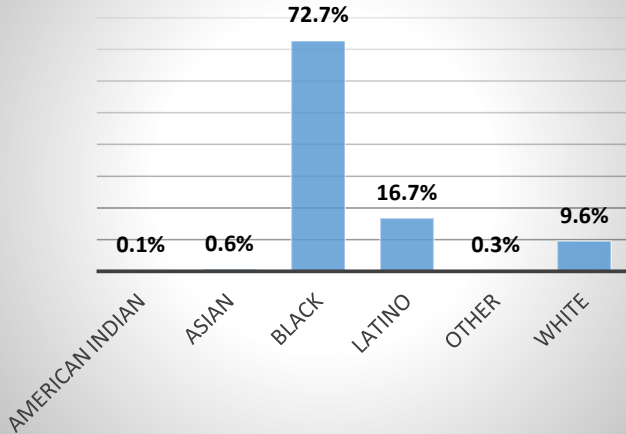

Sheriff's Daily Report 5/14/2018

Under the Custody of the Sheriff	
TOTAL MALE AND FEMALE	8,147
Jail Population	6,087
Community Corrections	2,060

Sheriff's Daily Report
5/14/2018

CCSO Population Demographics

In Confinement

Gender Distribution

Race Distribution

Age Distribution

Community Corrections

Gender Distribution

Race Distribution

Age Distribution