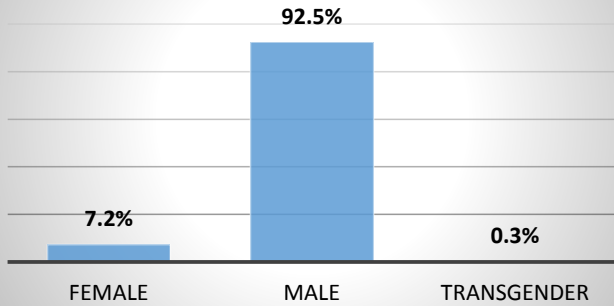

Sheriff's Daily Report 5/14/2018

Under the Custody of the Sheriff	
TOTAL MALE AND FEMALE	8,147
Jail Population	6,087
Community Corrections	2,060

Sheriff's Daily Report
5/14/2018

CCSO Population Demographics

In Confinement

Gender Distribution

Race Distribution

Age Distribution

Community Corrections

Gender Distribution

Race Distribution

Age Distribution