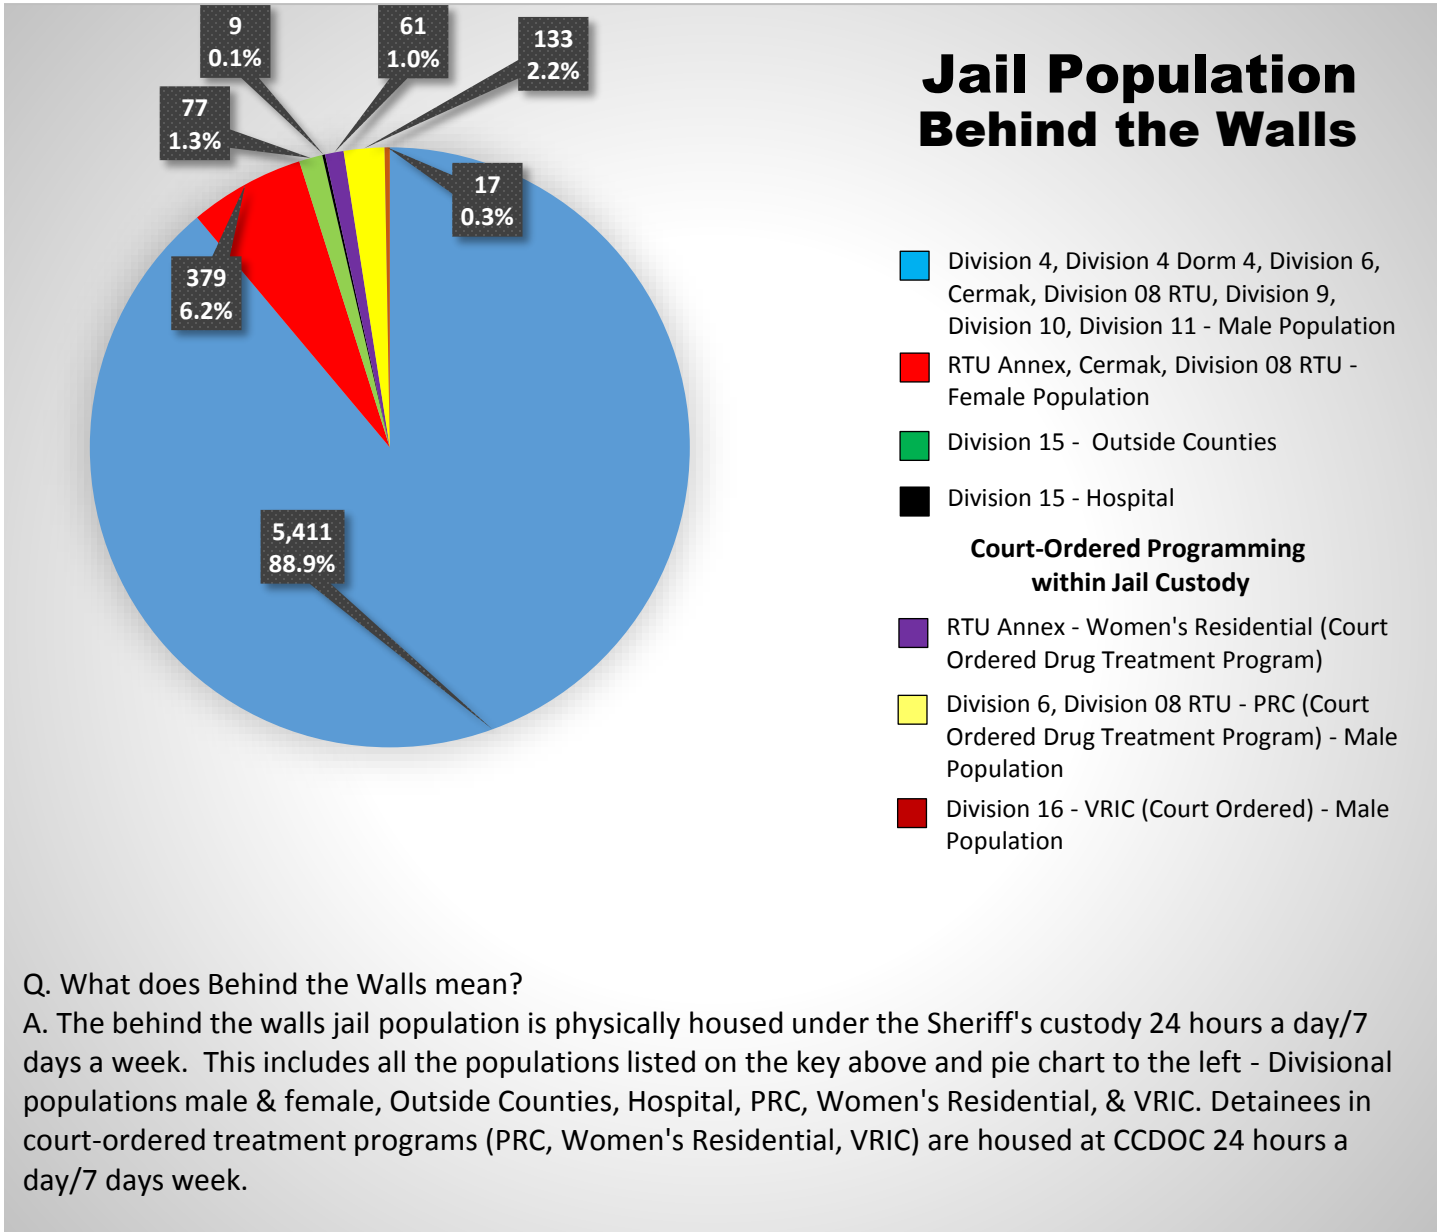

Sheriff's Daily Report 5/14/2018

Under the Custody of the Sheriff	
TOTAL MALE AND FEMALE	8,147
Jail Population	6,087
Community Corrections	2,060

Sheriff's Daily Report
5/14/2018

CCSO Population Demographics

In Confinement

Gender Distribution

Race Distribution

Age Distribution

Community Corrections

Gender Distribution

Race Distribution

Age Distribution