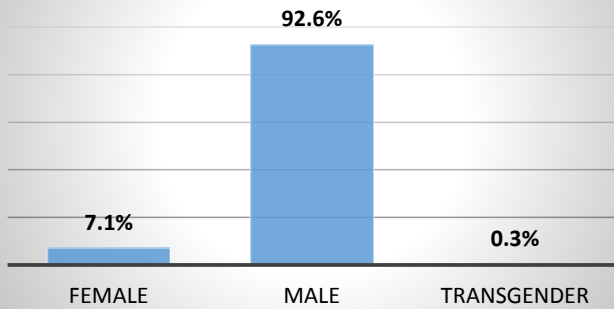

Sheriff's Daily Report 5/13/2018

| Under the Custody of the Sheriff | |
|----------------------------------|--------------|
| TOTAL MALE AND FEMALE | 8,135 |
| Jail Population | 6,076 |
| Community Corrections | 2,059 |

Sheriff's Daily Report
5/13/2018

CCSO Population Demographics

In Confinement

Gender Distribution

Race Distribution

Age Distribution

Community Corrections

Gender Distribution

Race Distribution

Age Distribution