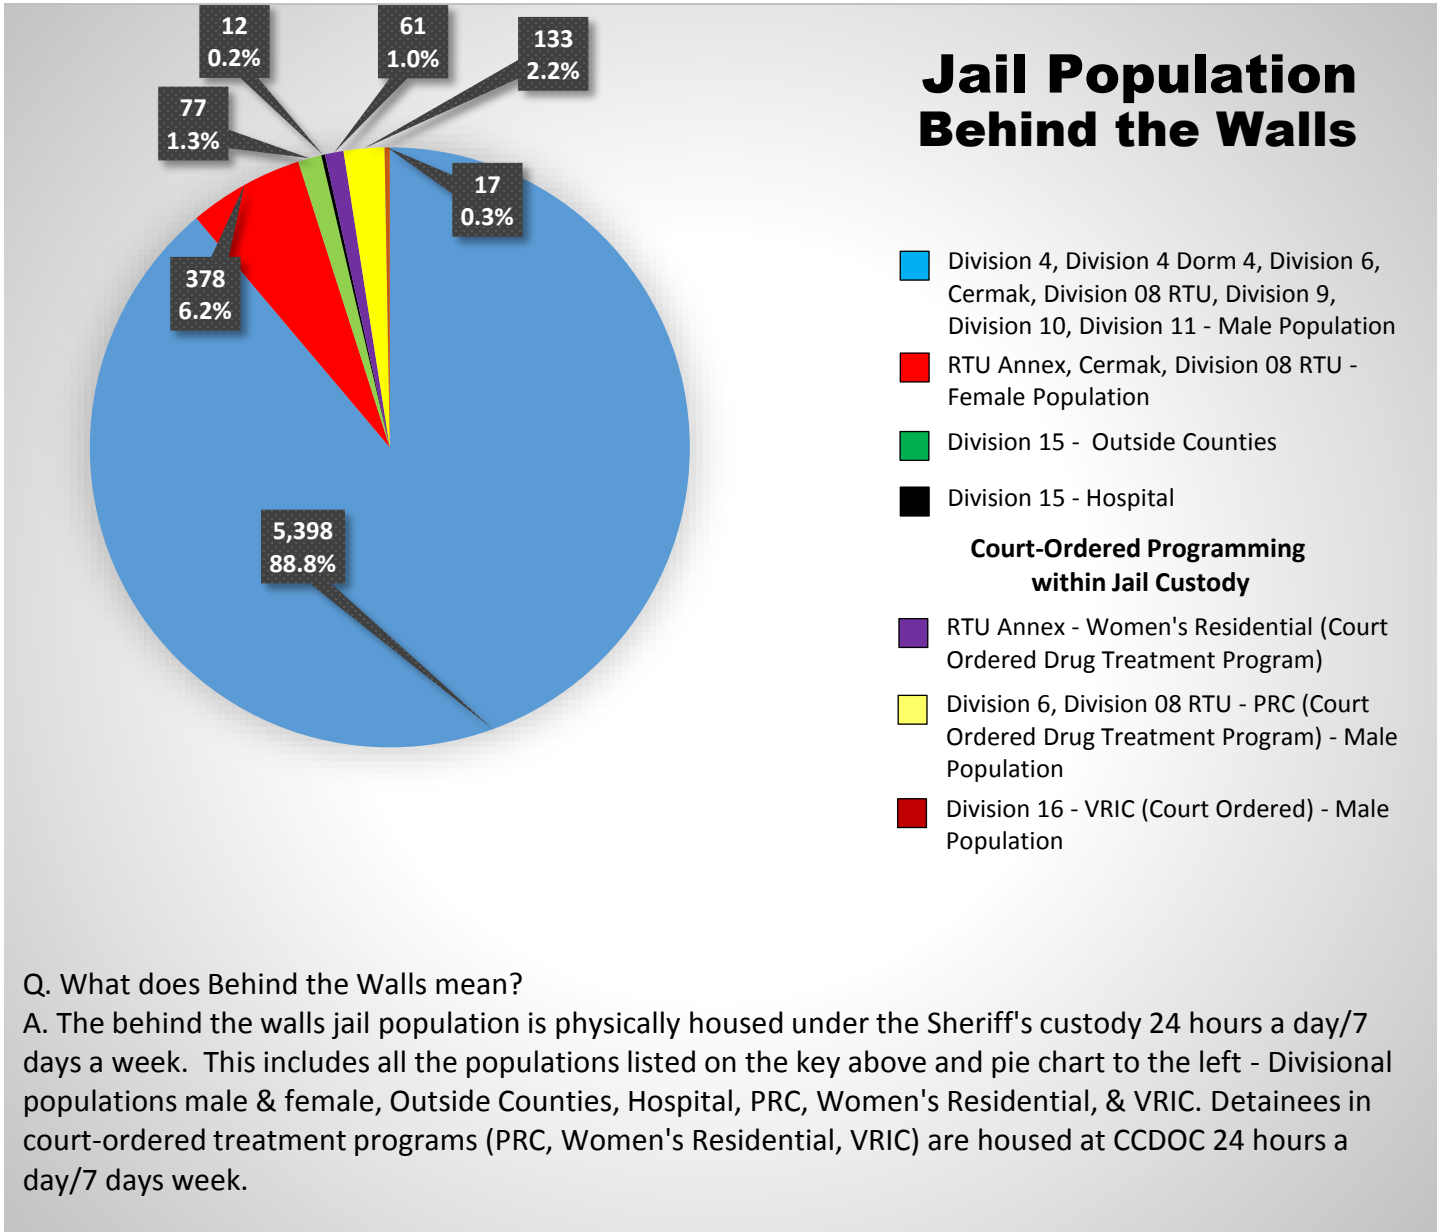

Sheriff's Daily Report 5/13/2018

| Under the Custody of the Sheriff | |
|----------------------------------|--------------|
| TOTAL MALE AND FEMALE | 8,135 |
| Jail Population | 6,076 |
| Community Corrections | 2,059 |

Sheriff's Daily Report
5/13/2018

CCSO Population Demographics

In Confinement

Gender Distribution

Race Distribution

Age Distribution

Community Corrections

Gender Distribution

Race Distribution

Age Distribution