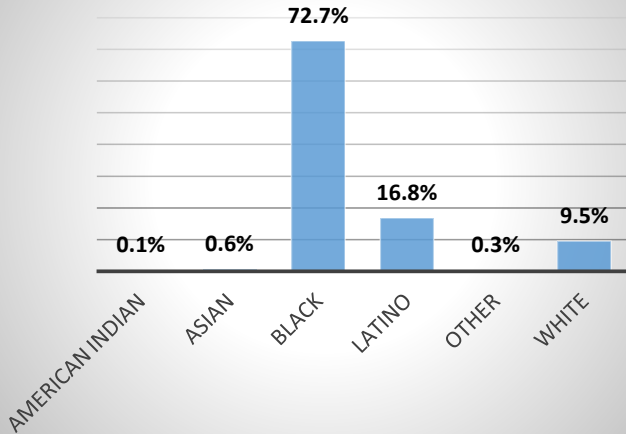

Sheriff's Daily Report 5/13/2018

| Under the Custody of the Sheriff | |
|----------------------------------|--------------|
| TOTAL MALE AND FEMALE | 8,135 |
| Jail Population | 6,076 |
| Community Corrections | 2,059 |

Sheriff's Daily Report
5/13/2018

CCSO Population Demographics

In Confinement

Gender Distribution

Race Distribution

Age Distribution

Community Corrections

Gender Distribution

Race Distribution

Age Distribution