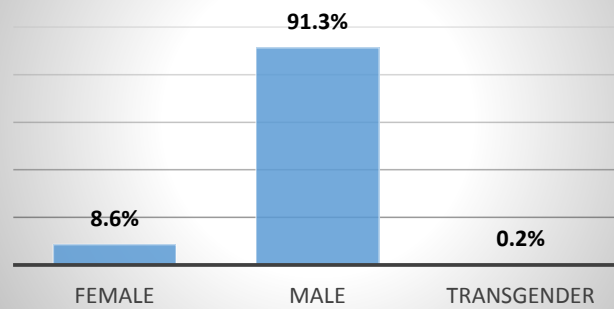

Sheriff's Daily Report 5/13/2018

| Under the Custody of the Sheriff | |
|----------------------------------|--------------|
| TOTAL MALE AND FEMALE | 8,135 |
| Jail Population | 6,076 |
| Community Corrections | 2,059 |

Sheriff's Daily Report
5/13/2018

CCSO Population Demographics

In Confinement

Gender Distribution

Race Distribution

Age Distribution

Community Corrections

Gender Distribution

Race Distribution

Age Distribution