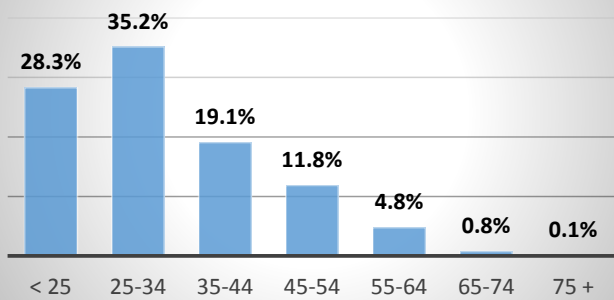

Sheriff's Daily Report 5/13/2018

| Under the Custody of the Sheriff | |
|----------------------------------|--------------|
| TOTAL MALE AND FEMALE | 8,135 |
| Jail Population | 6,076 |
| Community Corrections | 2,059 |

Sheriff's Daily Report
5/13/2018

CCSO Population Demographics

In Confinement

Gender Distribution

Race Distribution

Age Distribution

Community Corrections

Gender Distribution

Race Distribution

Age Distribution