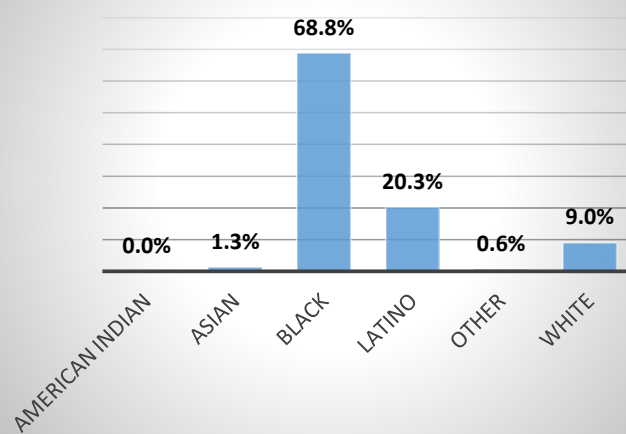

Sheriff's Daily Report 5/13/2018

| Under the Custody of the Sheriff | |
|----------------------------------|--------------|
| TOTAL MALE AND FEMALE | 8,135 |
| Jail Population | 6,076 |
| Community Corrections | 2,059 |

Sheriff's Daily Report
5/13/2018

CCSO Population Demographics

In Confinement

Gender Distribution

Race Distribution

Age Distribution

Community Corrections

Gender Distribution

Race Distribution

Age Distribution