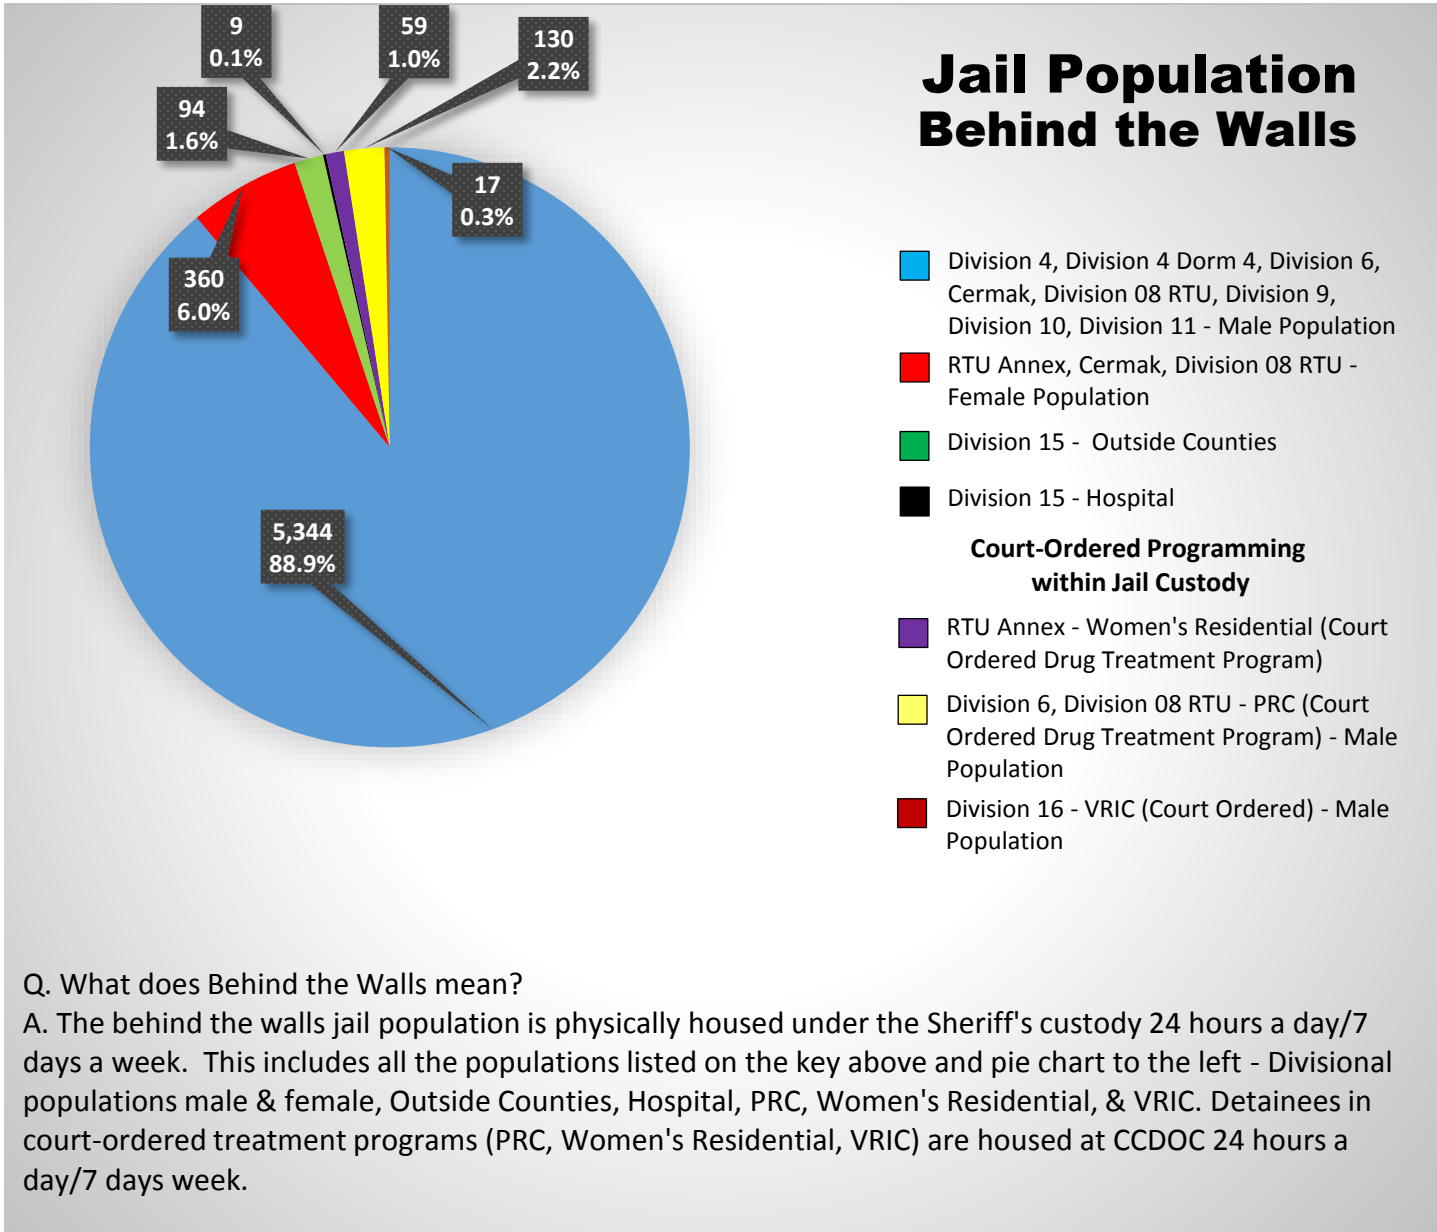

Sheriff's Daily Report 5/11/2018

Under the Custody of the Sheriff	
TOTAL MALE AND FEMALE	8,074
Jail Population	6,013
Community Corrections	2,061

Sheriff's Daily Report
5/11/2018

CCSO Population Demographics

In Confinement

Gender Distribution

Race Distribution

Age Distribution

Community Corrections

Gender Distribution

Race Distribution

Age Distribution