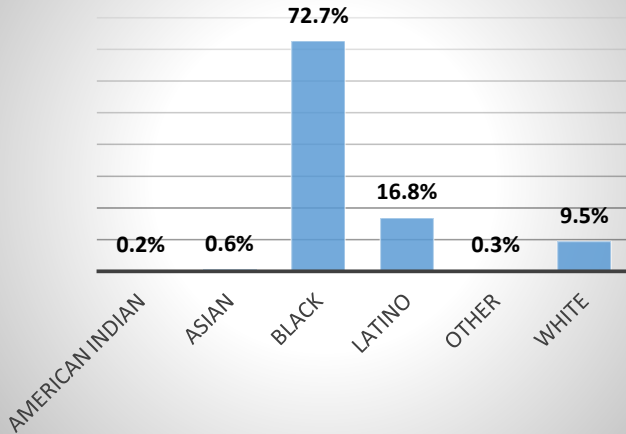

Sheriff's Daily Report 5/11/2018

Under the Custody of the Sheriff	
TOTAL MALE AND FEMALE	8,074
Jail Population	6,013
Community Corrections	2,061

Sheriff's Daily Report
5/11/2018

CCSO Population Demographics

In Confinement

Gender Distribution

Race Distribution

Age Distribution

Community Corrections

Gender Distribution

Race Distribution

Age Distribution