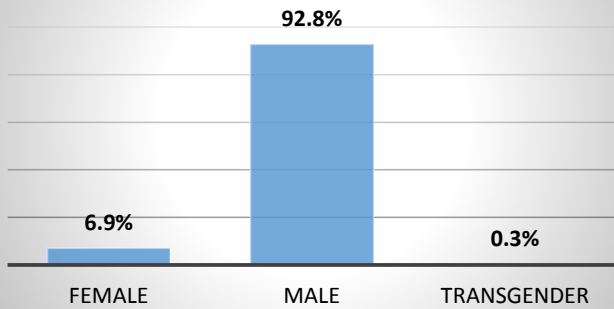

Sheriff's Daily Report 5/11/2018

Under the Custody of the Sheriff	
TOTAL MALE AND FEMALE	8,074
Jail Population	6,013
Community Corrections	2,061

Sheriff's Daily Report
5/11/2018

CCSO Population Demographics

In Confinement

Gender Distribution

Race Distribution

Age Distribution

Community Corrections

Gender Distribution

Race Distribution

Age Distribution