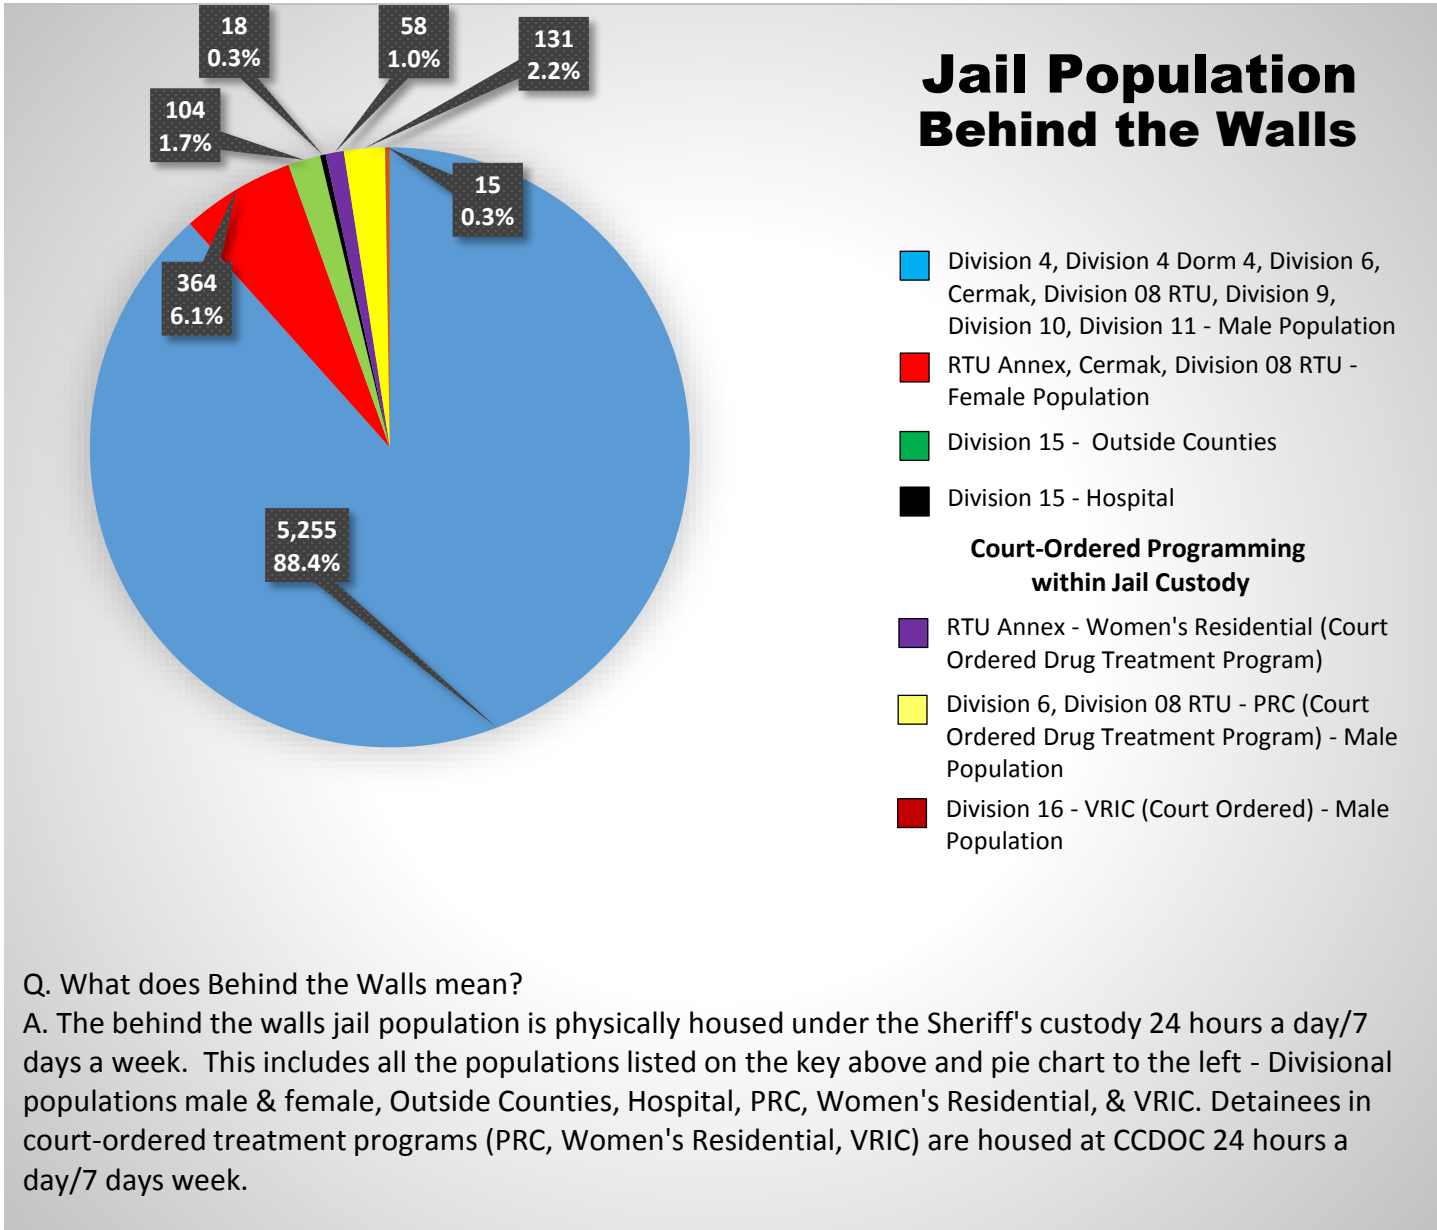

Sheriff's Daily Report 4/28/2018

Under the Custody of the Sheriff	
TOTAL MALE AND FEMALE	8,018
Jail Population	5,945
Community Corrections	2,073

Sheriff's Daily Report
4/28/2018

CCSO Population Demographics

In Confinement

Gender Distribution

Race Distribution

Age Distribution

Community Corrections

Gender Distribution

Race Distribution

Age Distribution