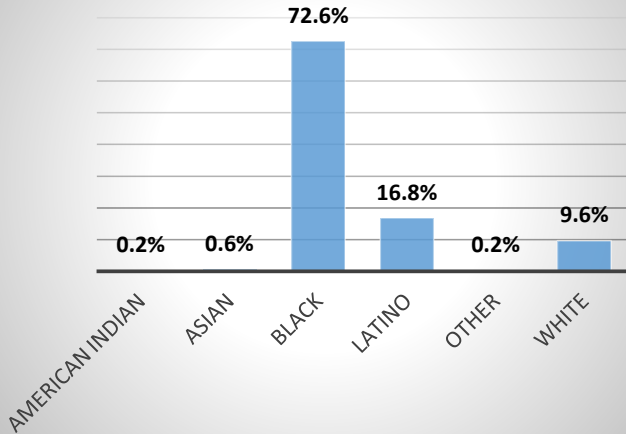

Sheriff's Daily Report 4/28/2018

Under the Custody of the Sheriff	
TOTAL MALE AND FEMALE	8,018
Jail Population	5,945
Community Corrections	2,073

Sheriff's Daily Report
4/28/2018

CCSO Population Demographics

In Confinement

Gender Distribution

Race Distribution

Age Distribution

Community Corrections

Gender Distribution

Race Distribution

Age Distribution