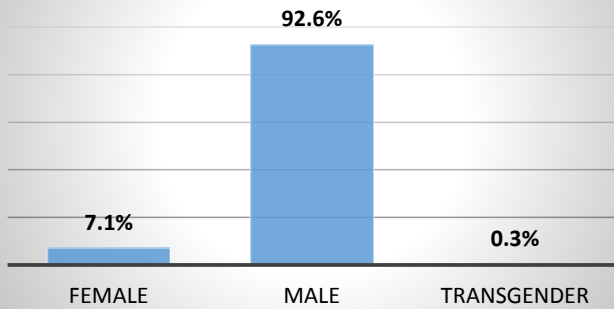

Sheriff's Daily Report 4/28/2018

Under the Custody of the Sheriff	
TOTAL MALE AND FEMALE	8,018
Jail Population	5,945
Community Corrections	2,073

Sheriff's Daily Report
4/28/2018

CCSO Population Demographics

In Confinement

Gender Distribution

Race Distribution

Age Distribution

Community Corrections

Gender Distribution

Race Distribution

Age Distribution