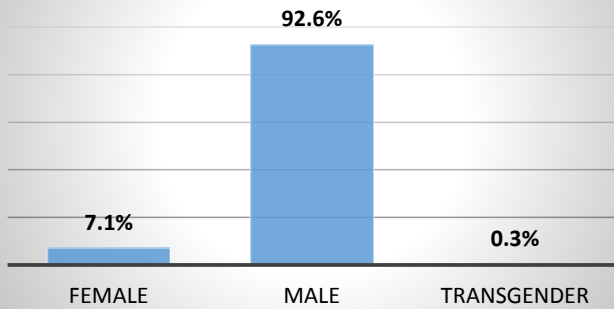

## Sheriff's Daily Report 4/13/2018

Under the Custody of the Sheriff	
<b>TOTAL MALE AND FEMALE</b>	<b>8,114</b>
Jail Population	6,024
Community Corrections	2,090

**Sheriff's Daily Report**  
4/13/2018

**CCSO Population Demographics**

**In Confinement**

**Gender Distribution**

**Race Distribution**

**Age Distribution**

**Community Corrections**

**Gender Distribution**

**Race Distribution**

**Age Distribution**