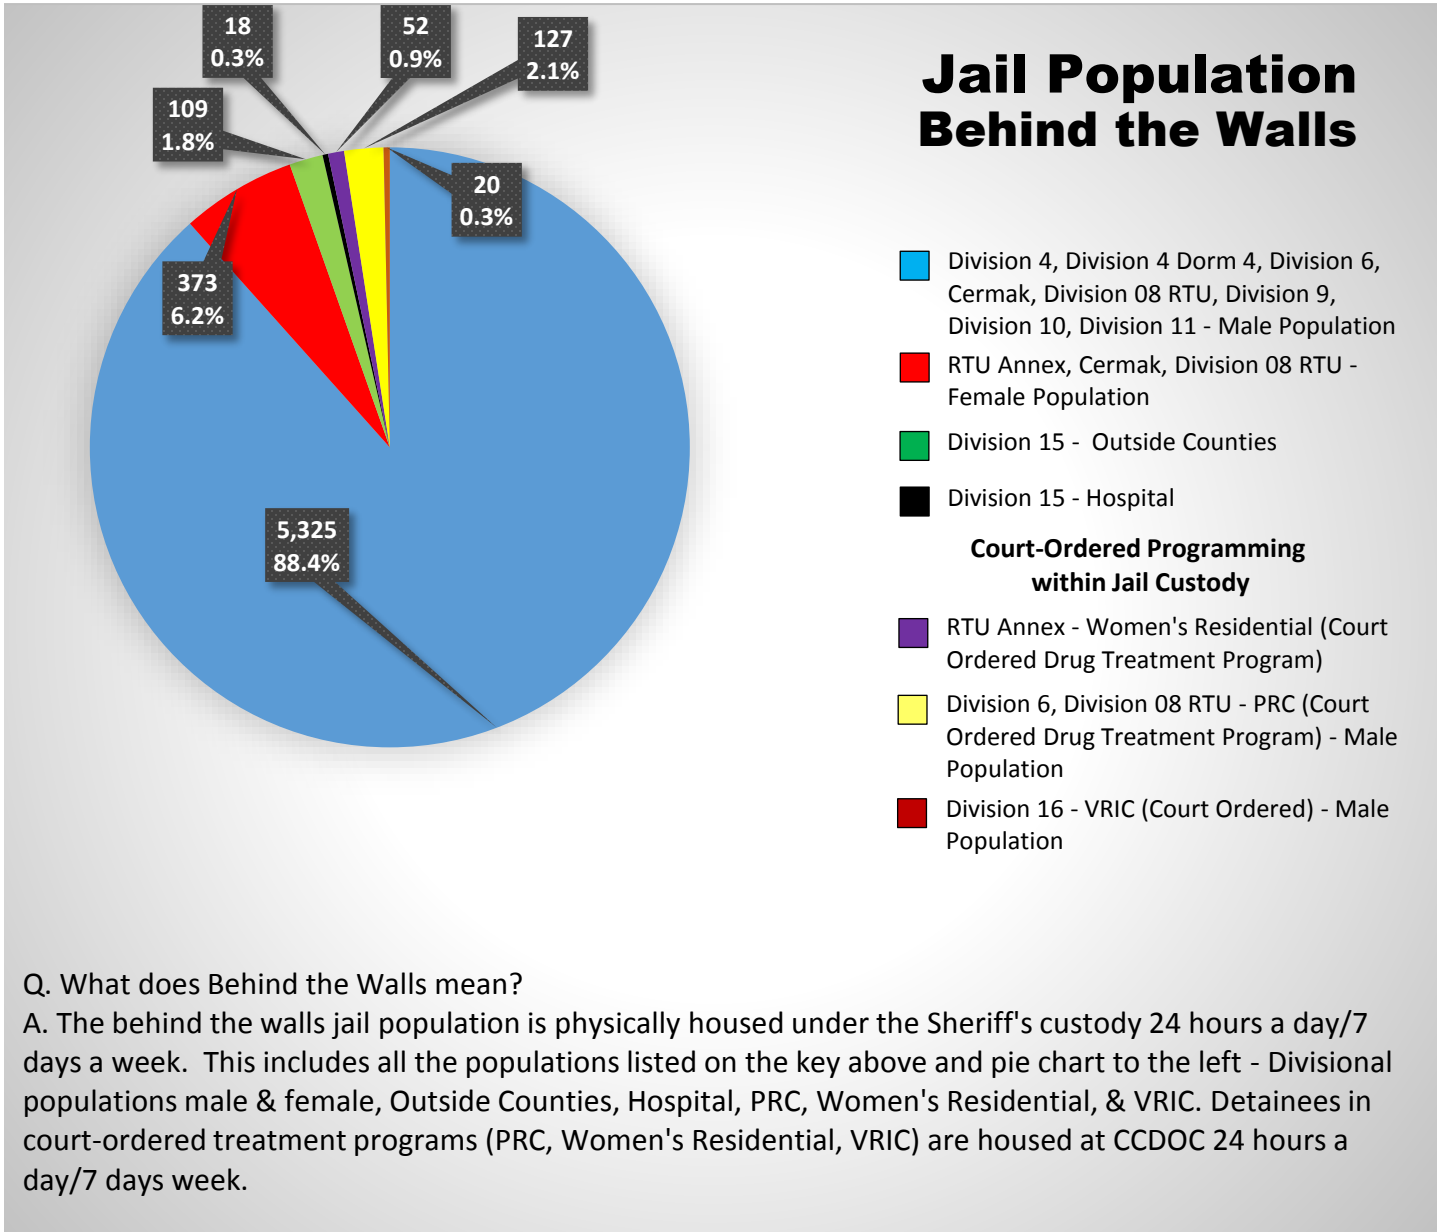

## Sheriff's Daily Report 4/13/2018

Under the Custody of the Sheriff	
<b>TOTAL MALE AND FEMALE</b>	<b>8,114</b>
Jail Population	6,024
Community Corrections	2,090

**Sheriff's Daily Report**  
4/13/2018

**CCSO Population Demographics**

**In Confinement**

**Gender Distribution**

**Race Distribution**

**Age Distribution**

**Community Corrections**

**Gender Distribution**

**Race Distribution**

**Age Distribution**