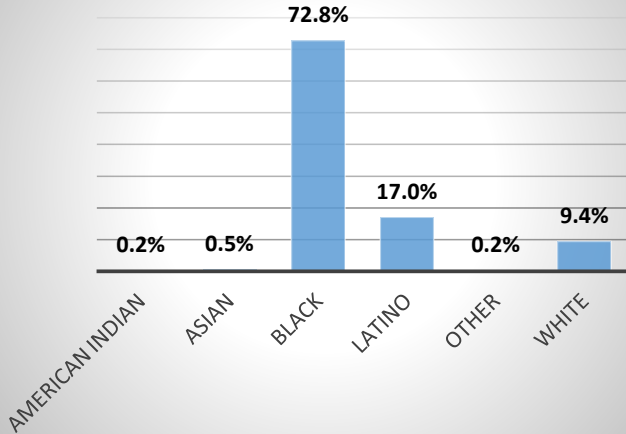

## Sheriff's Daily Report 4/13/2018

Under the Custody of the Sheriff	
<b>TOTAL MALE AND FEMALE</b>	<b>8,114</b>
Jail Population	6,024
Community Corrections	2,090

**Sheriff's Daily Report**  
4/13/2018

**CCSO Population Demographics**

**In Confinement**

**Gender Distribution**

**Race Distribution**

**Age Distribution**

**Community Corrections**

**Gender Distribution**

**Race Distribution**

**Age Distribution**