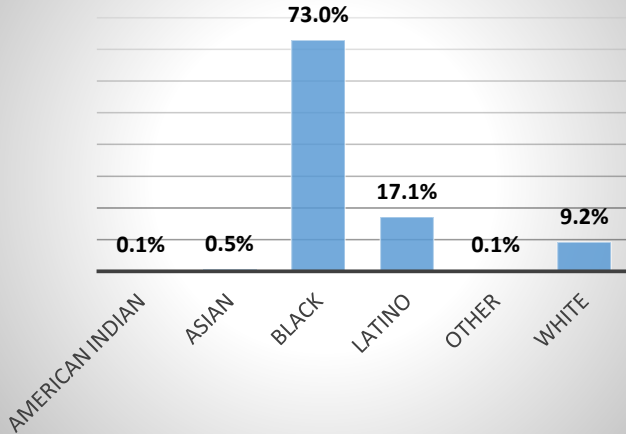

Sheriff's Daily Report 4/11/2018

Under the Custody of the Sheriff	
TOTAL MALE AND FEMALE	8,115
Jail Population	6,019
Community Corrections	2,096

Sheriff's Daily Report
4/11/2018

CCSO Population Demographics

In Confinement

Gender Distribution

Race Distribution

Age Distribution

Community Corrections

Gender Distribution

Race Distribution

Age Distribution