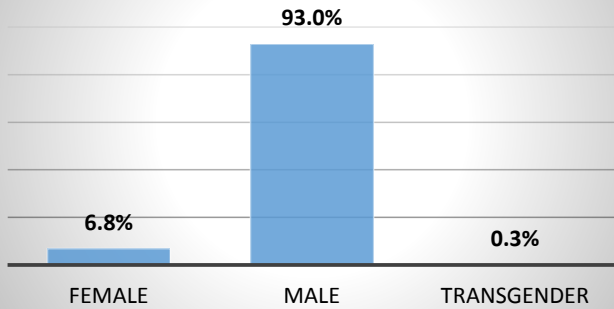

Sheriff's Daily Report 4/11/2018

Under the Custody of the Sheriff	
TOTAL MALE AND FEMALE	8,115
Jail Population	6,019
Community Corrections	2,096

Sheriff's Daily Report
4/11/2018

CCSO Population Demographics

In Confinement

Gender Distribution

Race Distribution

Age Distribution

Community Corrections

Gender Distribution

Race Distribution

Age Distribution