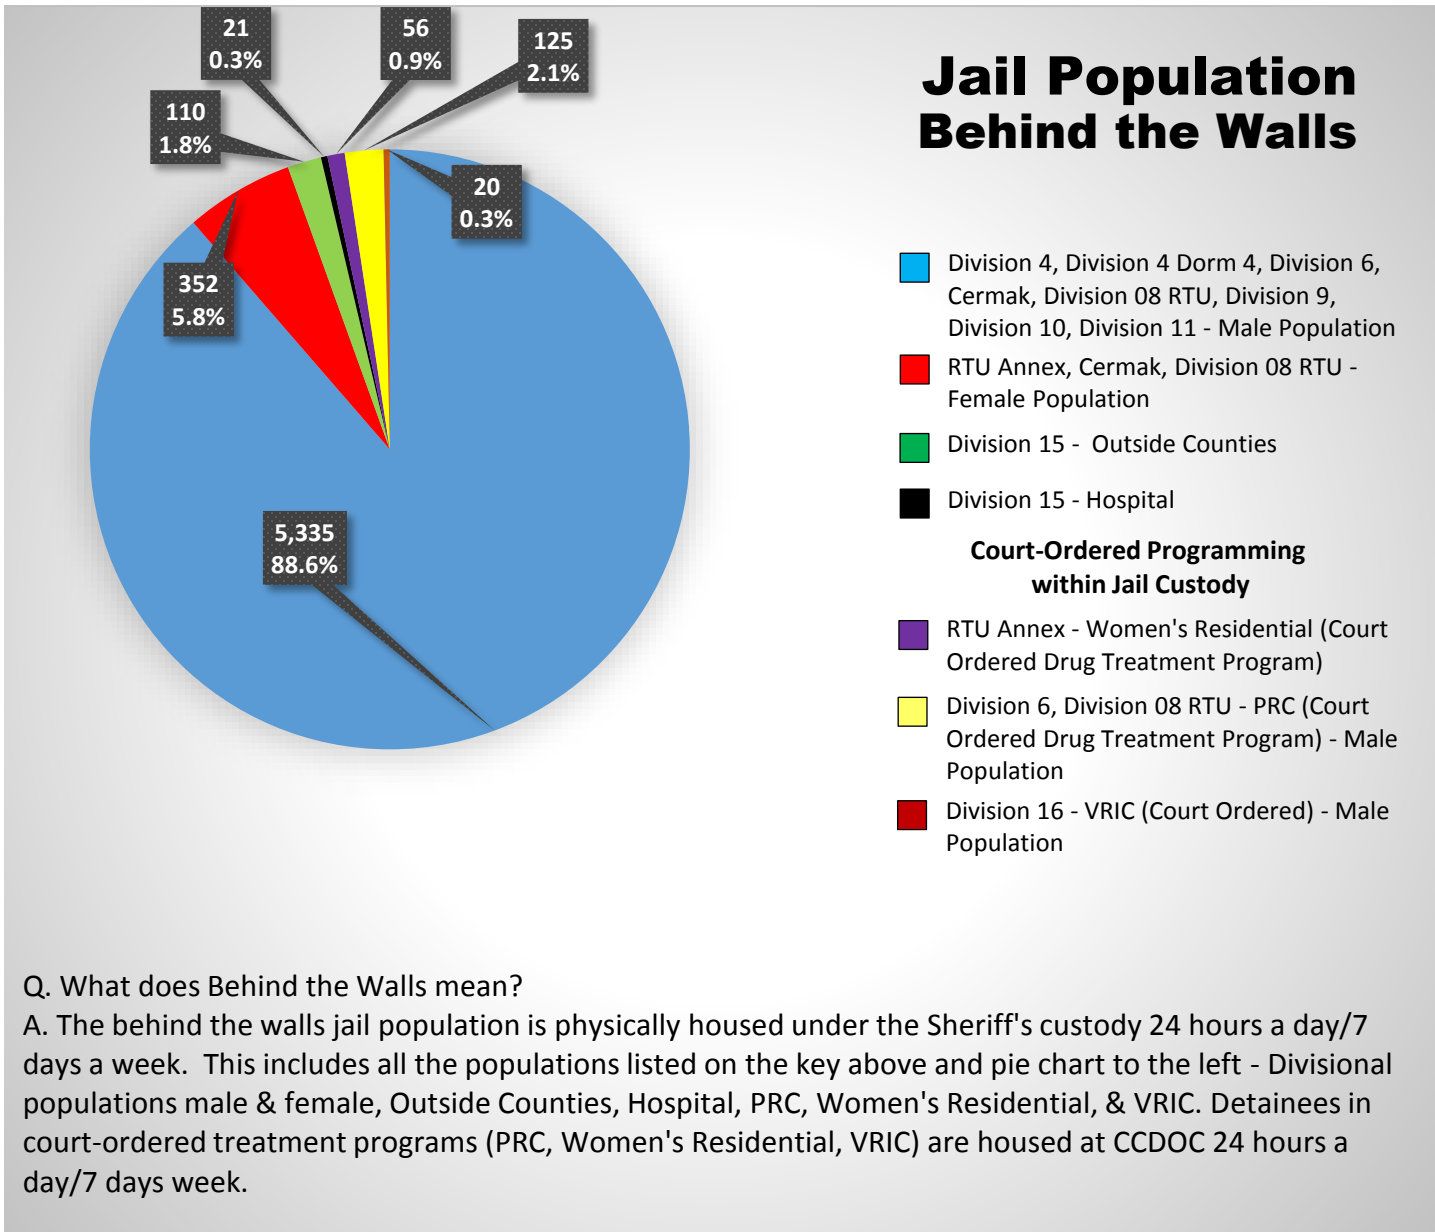

Sheriff's Daily Report 4/11/2018

Under the Custody of the Sheriff	
TOTAL MALE AND FEMALE	8,115
Jail Population	6,019
Community Corrections	2,096

Sheriff's Daily Report
4/11/2018

CCSO Population Demographics

In Confinement

Gender Distribution

Race Distribution

Age Distribution

Community Corrections

Gender Distribution

Race Distribution

Age Distribution