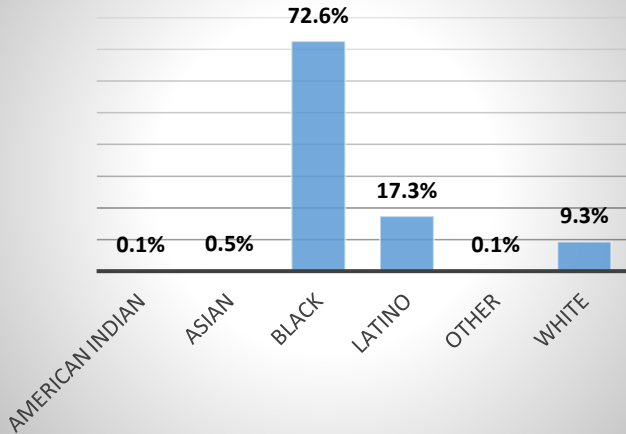

Sheriff's Daily Report 2/24/2018

Under the Custody of the Sheriff	
TOTAL MALE AND FEMALE	8,203
Jail Population	6,129
Community Corrections	2,074

Sheriff's Daily Report
2/24/2018

CCSO Population Demographics

In Confinement

Gender Distribution

Race Distribution

Age Distribution

Community Corrections

Gender Distribution

Race Distribution

Age Distribution