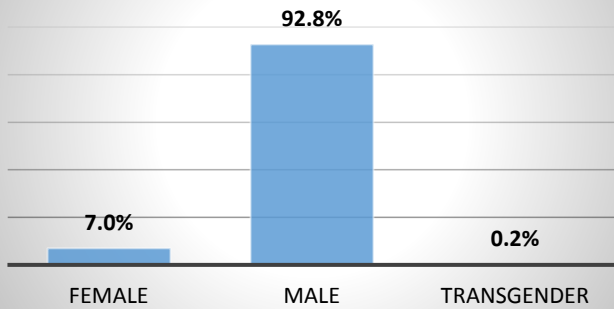

Sheriff's Daily Report 2/24/2018

Under the Custody of the Sheriff	
TOTAL MALE AND FEMALE	8,203
Jail Population	6,129
Community Corrections	2,074

Sheriff's Daily Report
2/24/2018

CCSO Population Demographics

In Confinement

Gender Distribution

Race Distribution

Age Distribution

Community Corrections

Gender Distribution

Race Distribution

Age Distribution