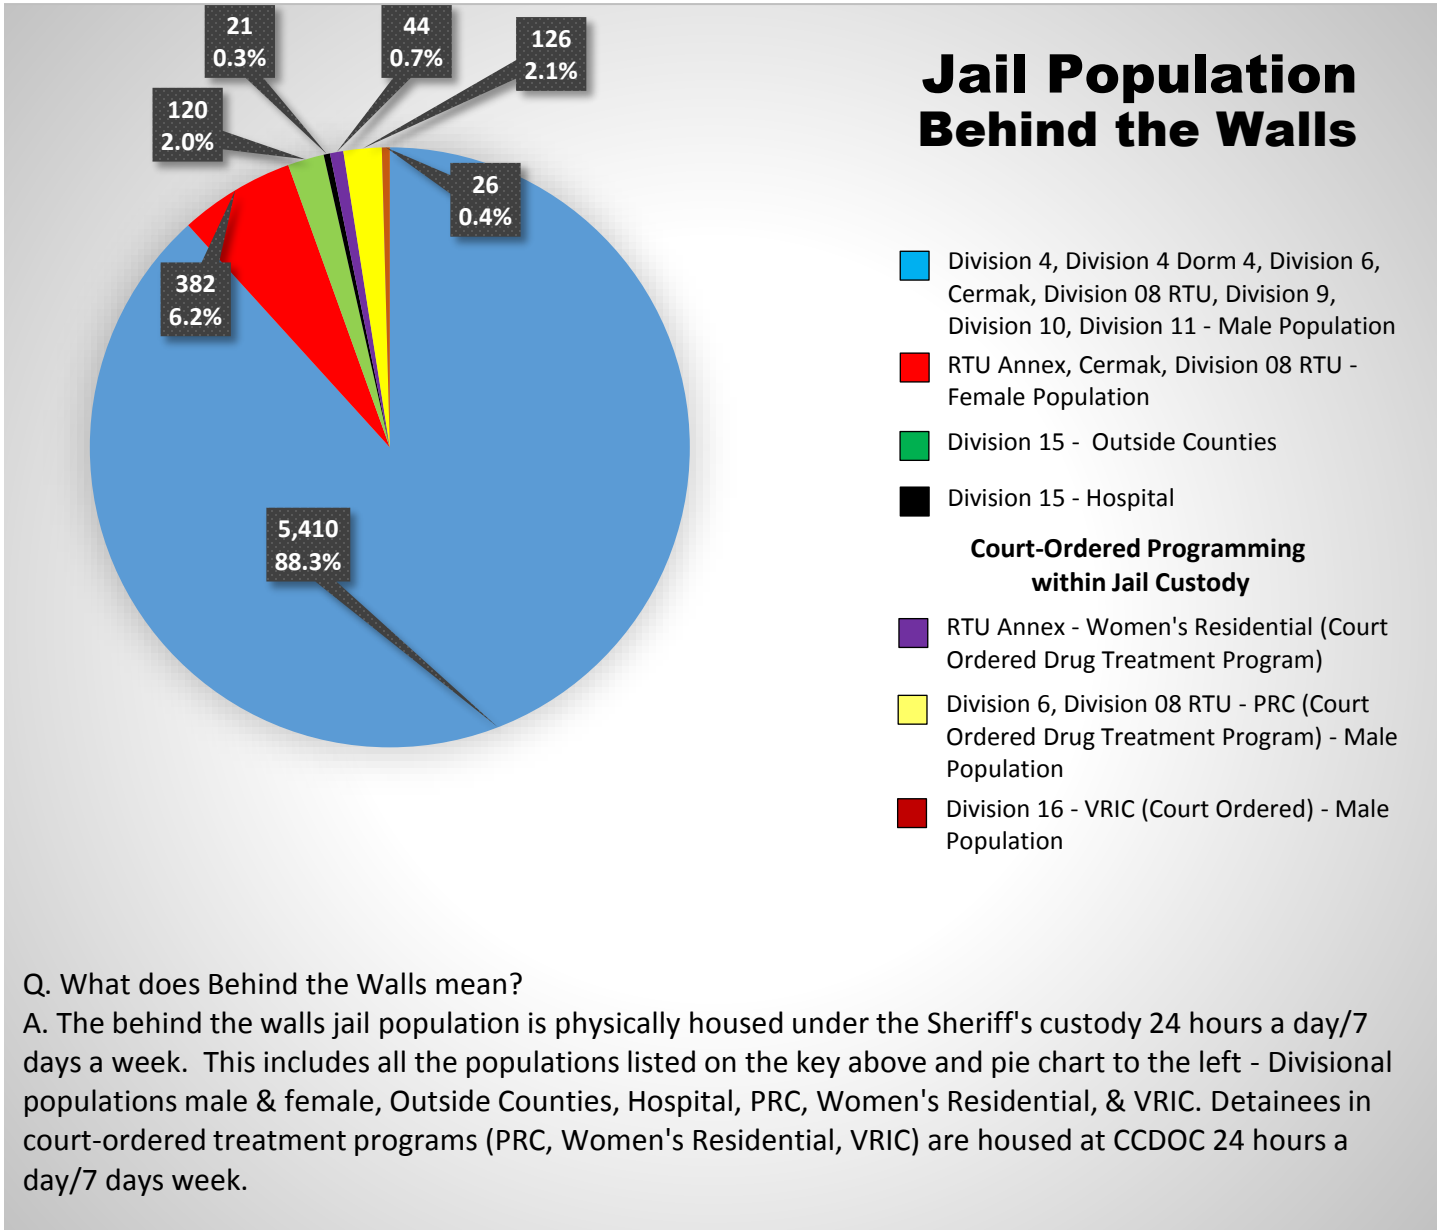

Sheriff's Daily Report 2/24/2018

Under the Custody of the Sheriff	
TOTAL MALE AND FEMALE	8,203
Jail Population	6,129
Community Corrections	2,074

Sheriff's Daily Report
2/24/2018

CCSO Population Demographics

In Confinement

Gender Distribution

Race Distribution

Age Distribution

Community Corrections

Gender Distribution

Race Distribution

Age Distribution