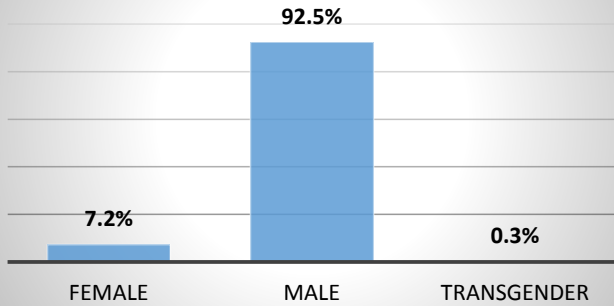

Sheriff's Daily Report 2/20/2018

| Under the Custody of the Sheriff | |
|----------------------------------|--------------|
| TOTAL MALE AND FEMALE | 8,277 |
| Jail Population | 6,215 |
| Community Corrections | 2,062 |

Sheriff's Daily Report
2/20/2018

CCSO Population Demographics

In Confinement

Gender Distribution

Race Distribution

Age Distribution

Community Corrections

Gender Distribution

Race Distribution

Age Distribution