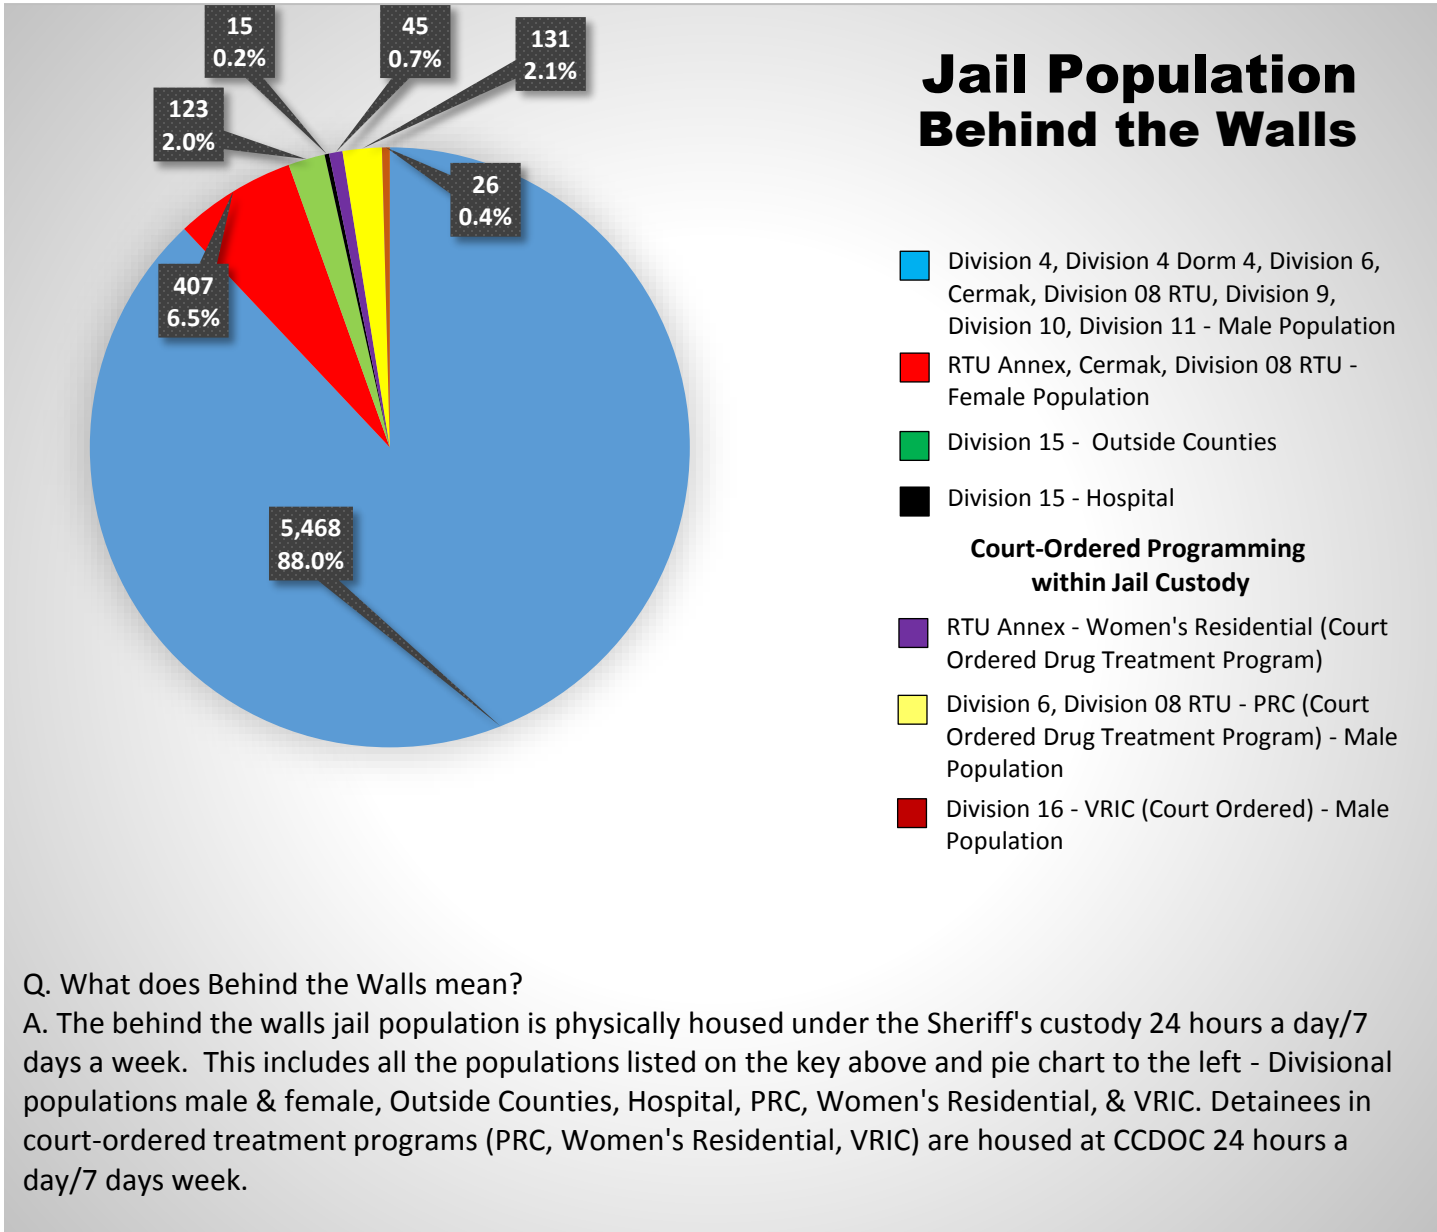

Sheriff's Daily Report 2/20/2018

| Under the Custody of the Sheriff | |
|----------------------------------|--------------|
| TOTAL MALE AND FEMALE | 8,277 |
| Jail Population | 6,215 |
| Community Corrections | 2,062 |

Sheriff's Daily Report
2/20/2018

CCSO Population Demographics

In Confinement

Gender Distribution

Race Distribution

Age Distribution

Community Corrections

Gender Distribution

Race Distribution

Age Distribution