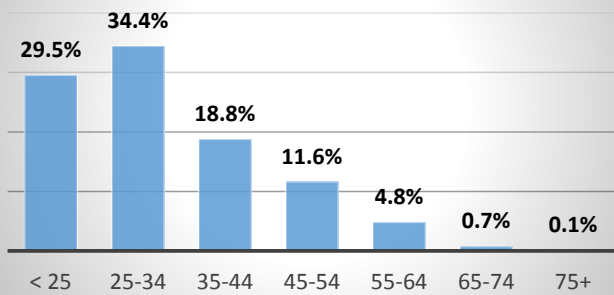

Sheriff's Daily Report 2/20/2018

| Under the Custody of the Sheriff | |
|----------------------------------|--------------|
| TOTAL MALE AND FEMALE | 8,277 |
| Jail Population | 6,215 |
| Community Corrections | 2,062 |

Sheriff's Daily Report
2/20/2018

CCSO Population Demographics

In Confinement

Gender Distribution

Race Distribution

Age Distribution

Community Corrections

Gender Distribution

Race Distribution

Age Distribution