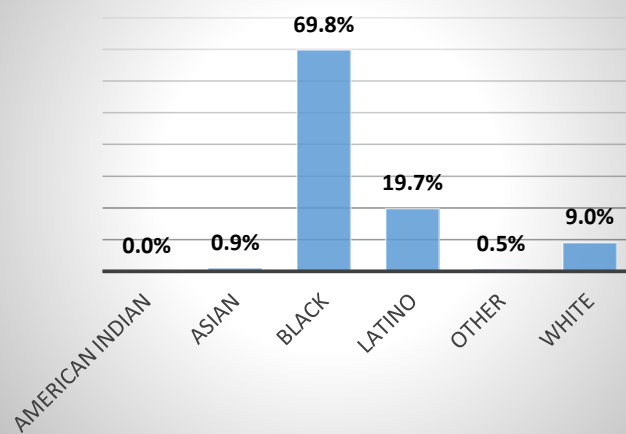

Sheriff's Daily Report 2/20/2018

| Under the Custody of the Sheriff | |
|----------------------------------|--------------|
| TOTAL MALE AND FEMALE | 8,277 |
| Jail Population | 6,215 |
| Community Corrections | 2,062 |

Sheriff's Daily Report
2/20/2018

CCSO Population Demographics

In Confinement

Gender Distribution

Race Distribution

Age Distribution

Community Corrections

Gender Distribution

Race Distribution

Age Distribution