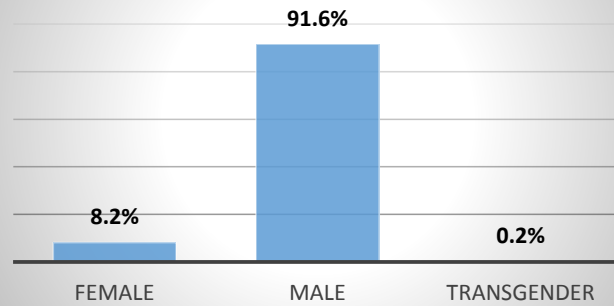

Sheriff's Daily Report 2/20/2018

| Under the Custody of the Sheriff | |
|----------------------------------|--------------|
| TOTAL MALE AND FEMALE | 8,277 |
| Jail Population | 6,215 |
| Community Corrections | 2,062 |

Sheriff's Daily Report
2/20/2018

CCSO Population Demographics

In Confinement

Gender Distribution

Race Distribution

Age Distribution

Community Corrections

Gender Distribution

Race Distribution

Age Distribution