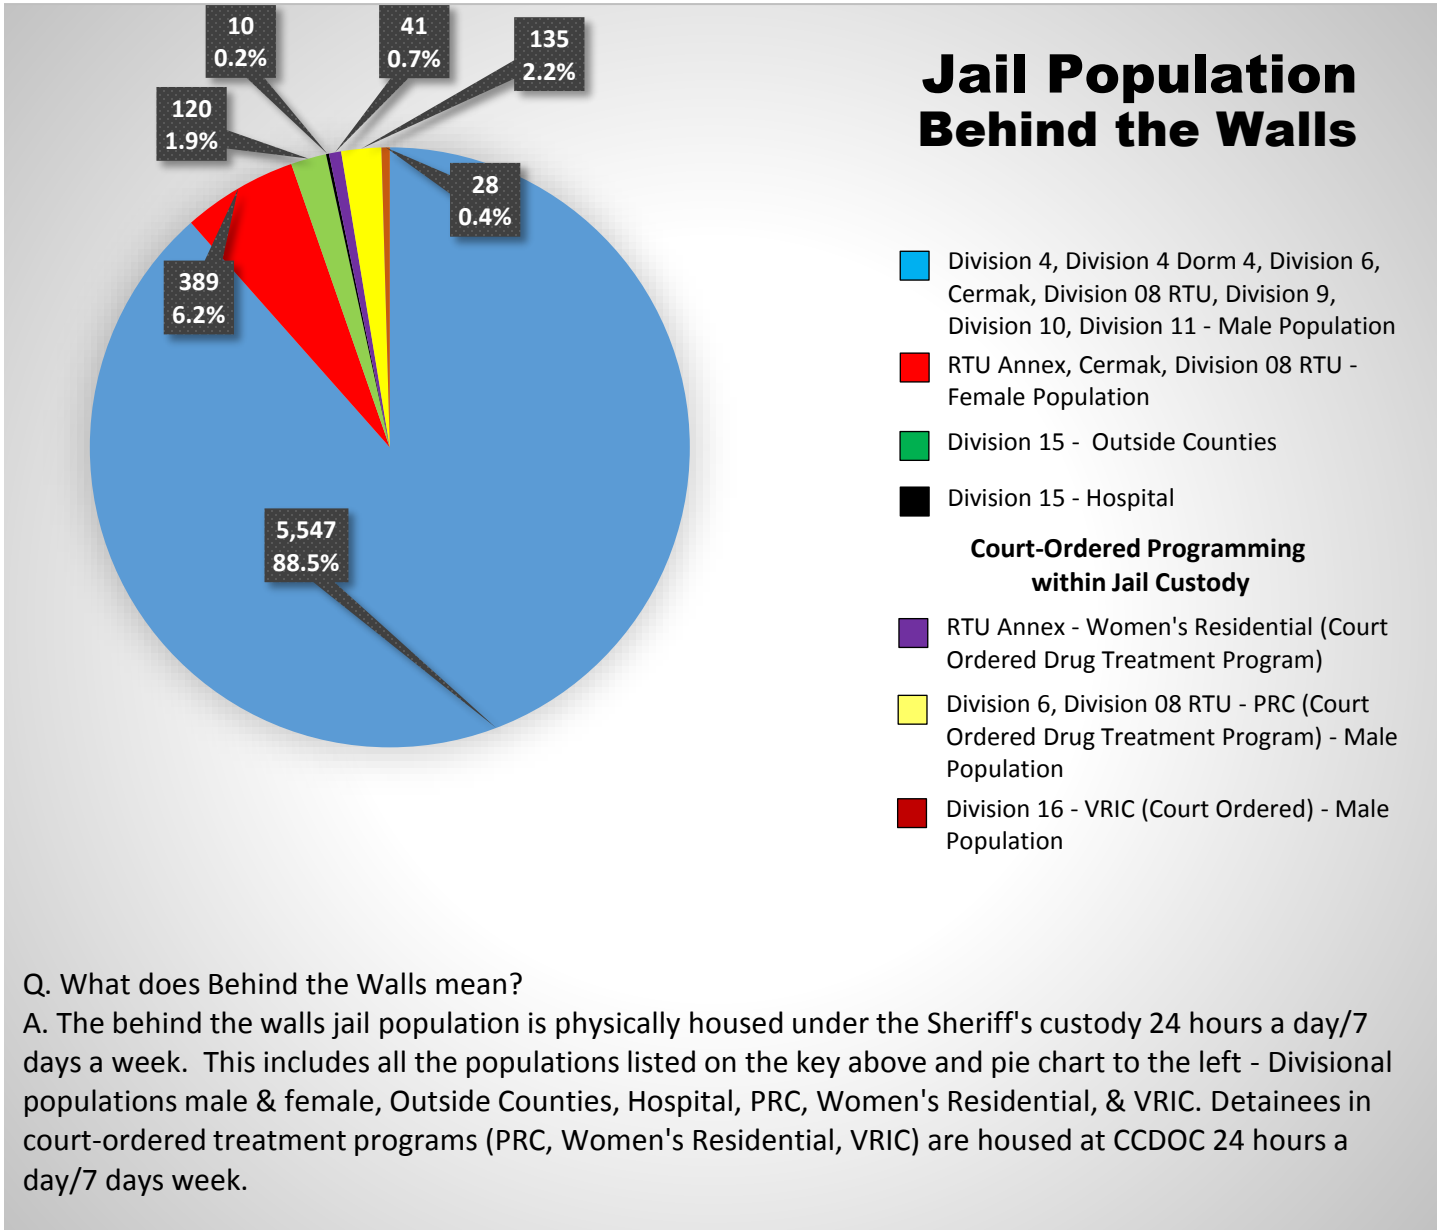

Sheriff's Daily Report 2/13/2018

Under the Custody of the Sheriff	
TOTAL MALE AND FEMALE	8,382
Jail Population	6,270
Community Corrections	2,112

Sheriff's Daily Report
2/13/2018

CCSO Population Demographics

In Confinement

Gender Distribution

Race Distribution

Age Distribution

Community Corrections

Gender Distribution

Race Distribution

Age Distribution