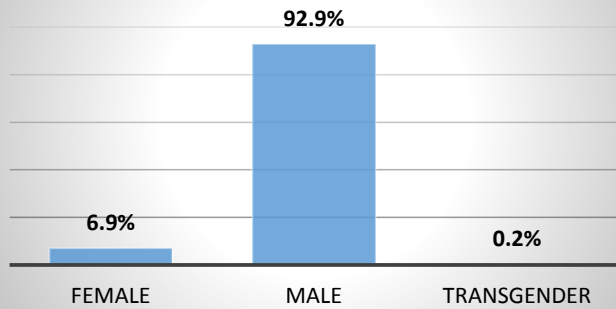

Sheriff's Daily Report 2/13/2018

Under the Custody of the Sheriff	
TOTAL MALE AND FEMALE	8,382
Jail Population	6,270
Community Corrections	2,112

Sheriff's Daily Report
2/13/2018

CCSO Population Demographics

In Confinement

Gender Distribution

Race Distribution

Age Distribution

Community Corrections

Gender Distribution

Race Distribution

Age Distribution