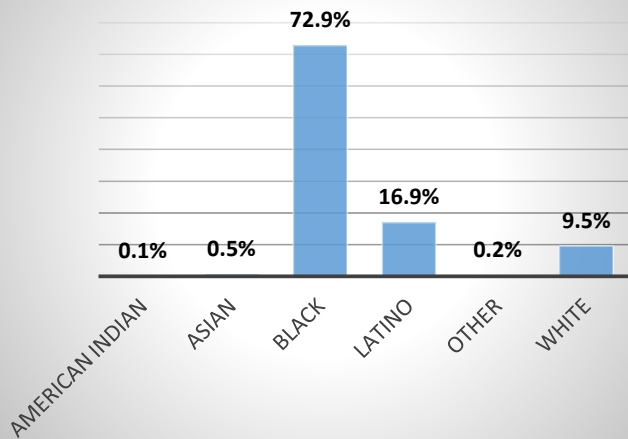

Sheriff's Daily Report 2/13/2018

Under the Custody of the Sheriff	
TOTAL MALE AND FEMALE	8,382
Jail Population	6,270
Community Corrections	2,112

Sheriff's Daily Report
2/13/2018

CCSO Population Demographics

In Confinement

Gender Distribution

Race Distribution

Age Distribution

Community Corrections

Gender Distribution

Race Distribution

Age Distribution