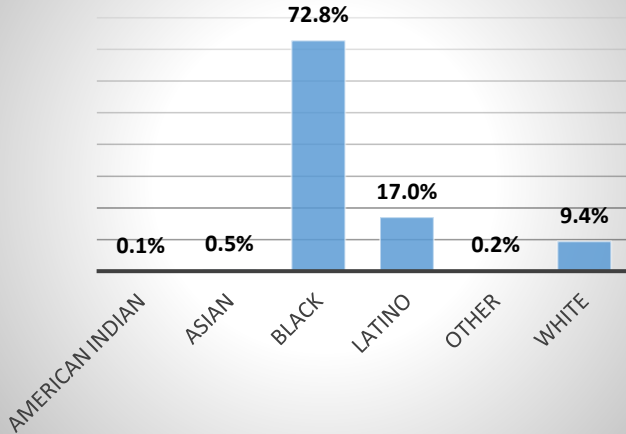

Sheriff's Daily Report 2/11/2018

Under the Custody of the Sheriff	
TOTAL MALE AND FEMALE	8,251
Jail Population	6,153
Community Corrections	2,098

Sheriff's Daily Report
2/11/2018

CCSO Population Demographics

In Confinement

Gender Distribution

Race Distribution

Age Distribution

Community Corrections

Gender Distribution

Race Distribution

Age Distribution