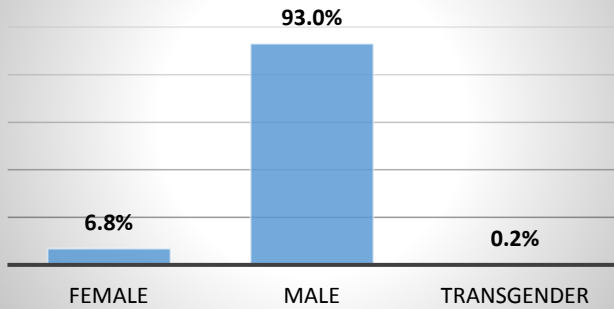

Sheriff's Daily Report 2/11/2018

Under the Custody of the Sheriff	
TOTAL MALE AND FEMALE	8,251
Jail Population	6,153
Community Corrections	2,098

Sheriff's Daily Report
2/11/2018

CCSO Population Demographics

In Confinement

Gender Distribution

Race Distribution

Age Distribution

Community Corrections

Gender Distribution

Race Distribution

Age Distribution