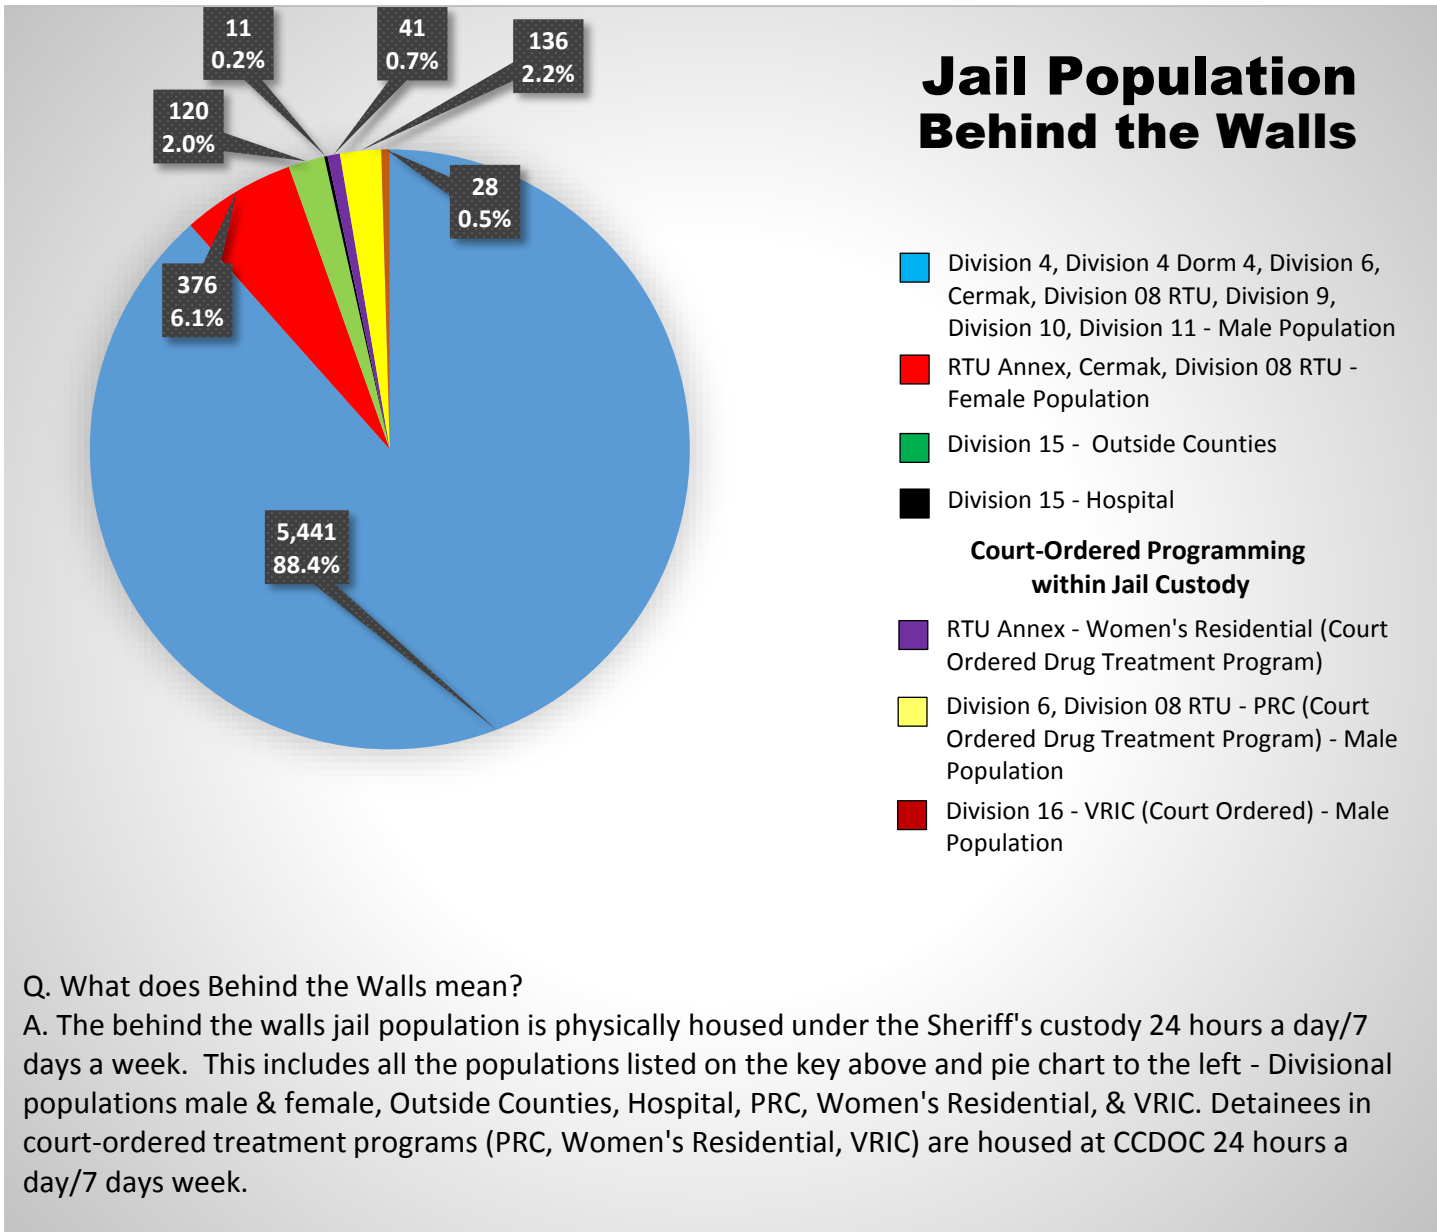

Sheriff's Daily Report 2/11/2018

Under the Custody of the Sheriff	
TOTAL MALE AND FEMALE	8,251
Jail Population	6,153
Community Corrections	2,098

Sheriff's Daily Report
2/11/2018

CCSO Population Demographics

In Confinement

Gender Distribution

Race Distribution

Age Distribution

Community Corrections

Gender Distribution

Race Distribution

Age Distribution