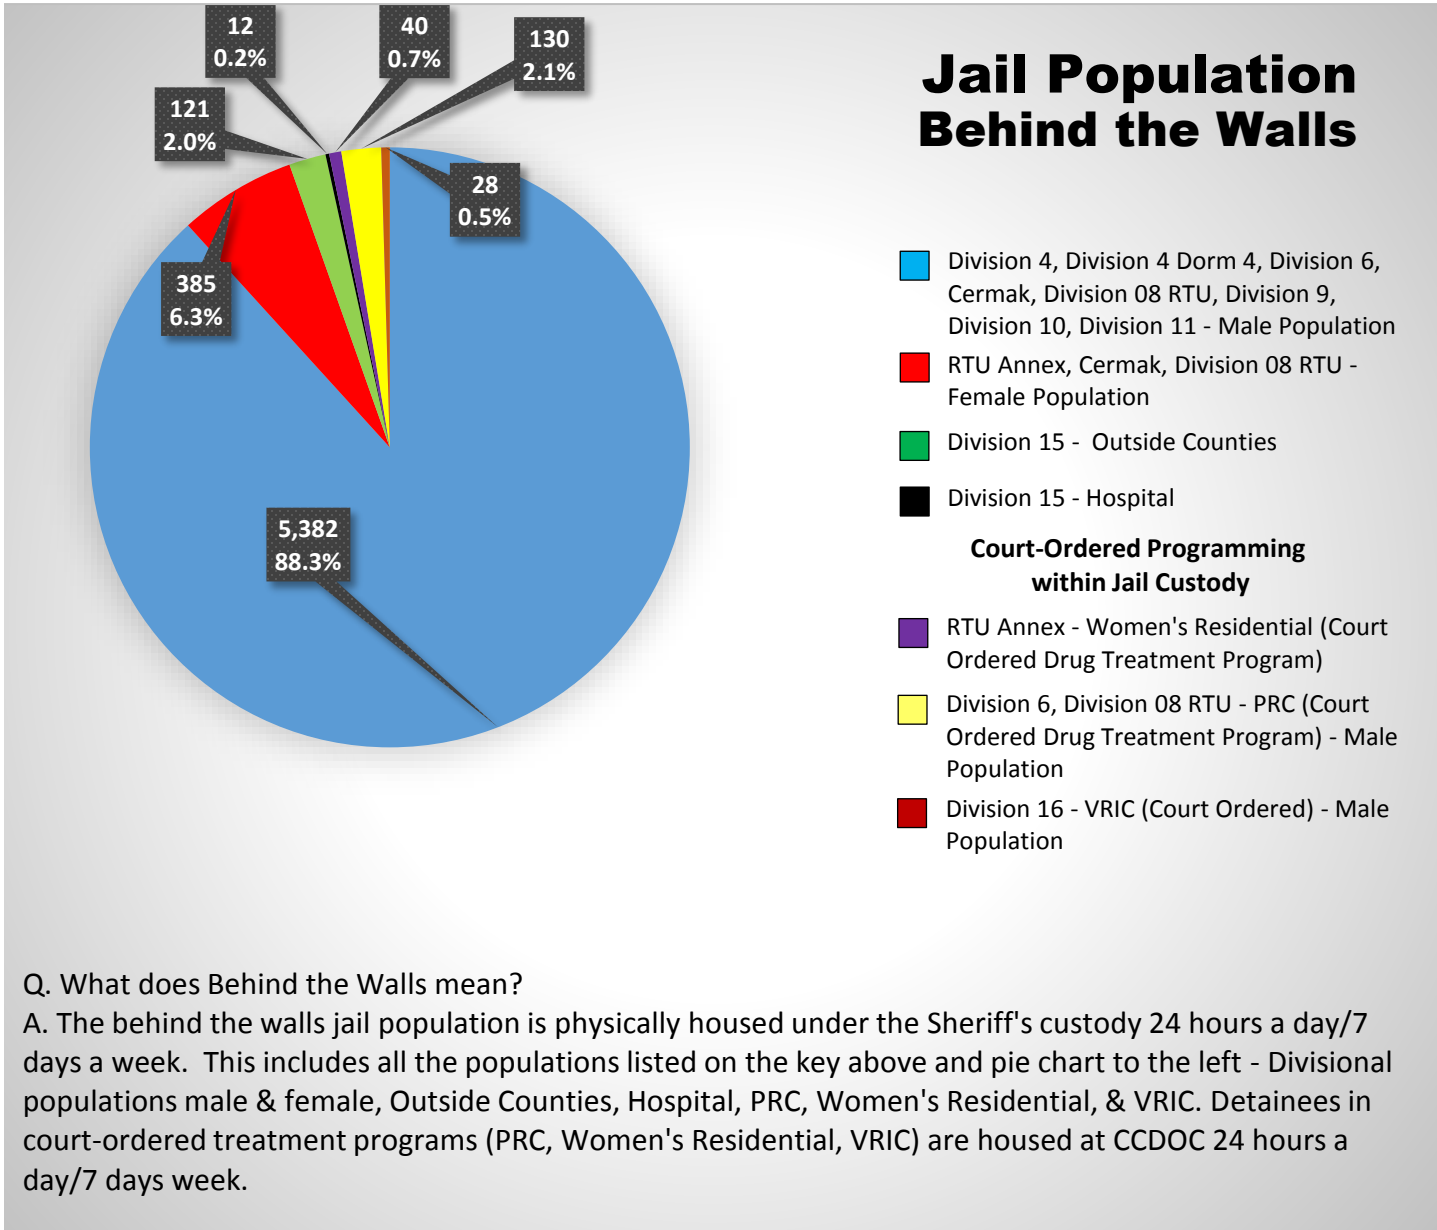

Sheriff's Daily Report 2/6/2018

Under the Custody of the Sheriff	
TOTAL MALE AND FEMALE	8,211
Jail Population	6,098
Community Corrections	2,113

Sheriff's Daily Report
2/6/2018

CCSO Population Demographics