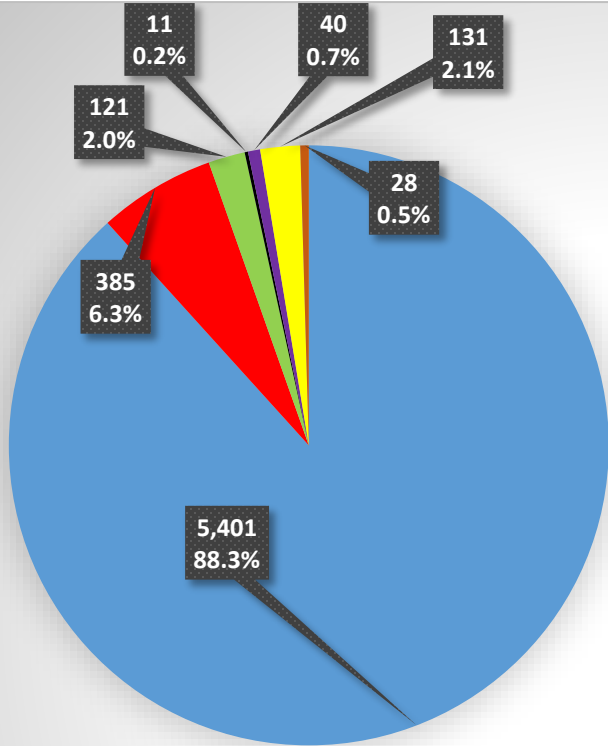

Sheriff's Daily Report
2/5/2018

Under the Custody of the Sheriff	
TOTAL MALE AND FEMALE	8,223
Jail Population	6,117
Community Corrections	2,106

Jail Population Behind the Walls

- Division 4, Division 4 Dorm 4, Division 6, Cermak, Division 08 RTU, Division 9, Division 10, Division 11 - Male Population
 - RTU Annex, Cermak, Division 08 RTU - Female Population
 - Division 15 - Outside Counties
 - Division 15 - Hospital
- Court-Ordered Programming within Jail Custody**
- RTU Annex - Women's Residential (Court Ordered Drug Treatment Program)
 - Division 6, Division 08 RTU - PRC (Court Ordered Drug Treatment Program) - Male Population
 - Division 16 - VRIC (Court Ordered) - Male Population

Q. What does Behind the Walls mean?

A. The behind the walls jail population is physically housed under the Sheriff's custody 24 hours a day/7 days a week. This includes all the populations listed on the key above and pie chart to the left - Divisional populations male & female, Outside Counties, Hospital, PRC, Women's Residential, & VRIC. Detainees in court-ordered treatment programs (PRC, Women's Residential, VRIC) are housed at CCDOC 24 hours a day/7 days week.