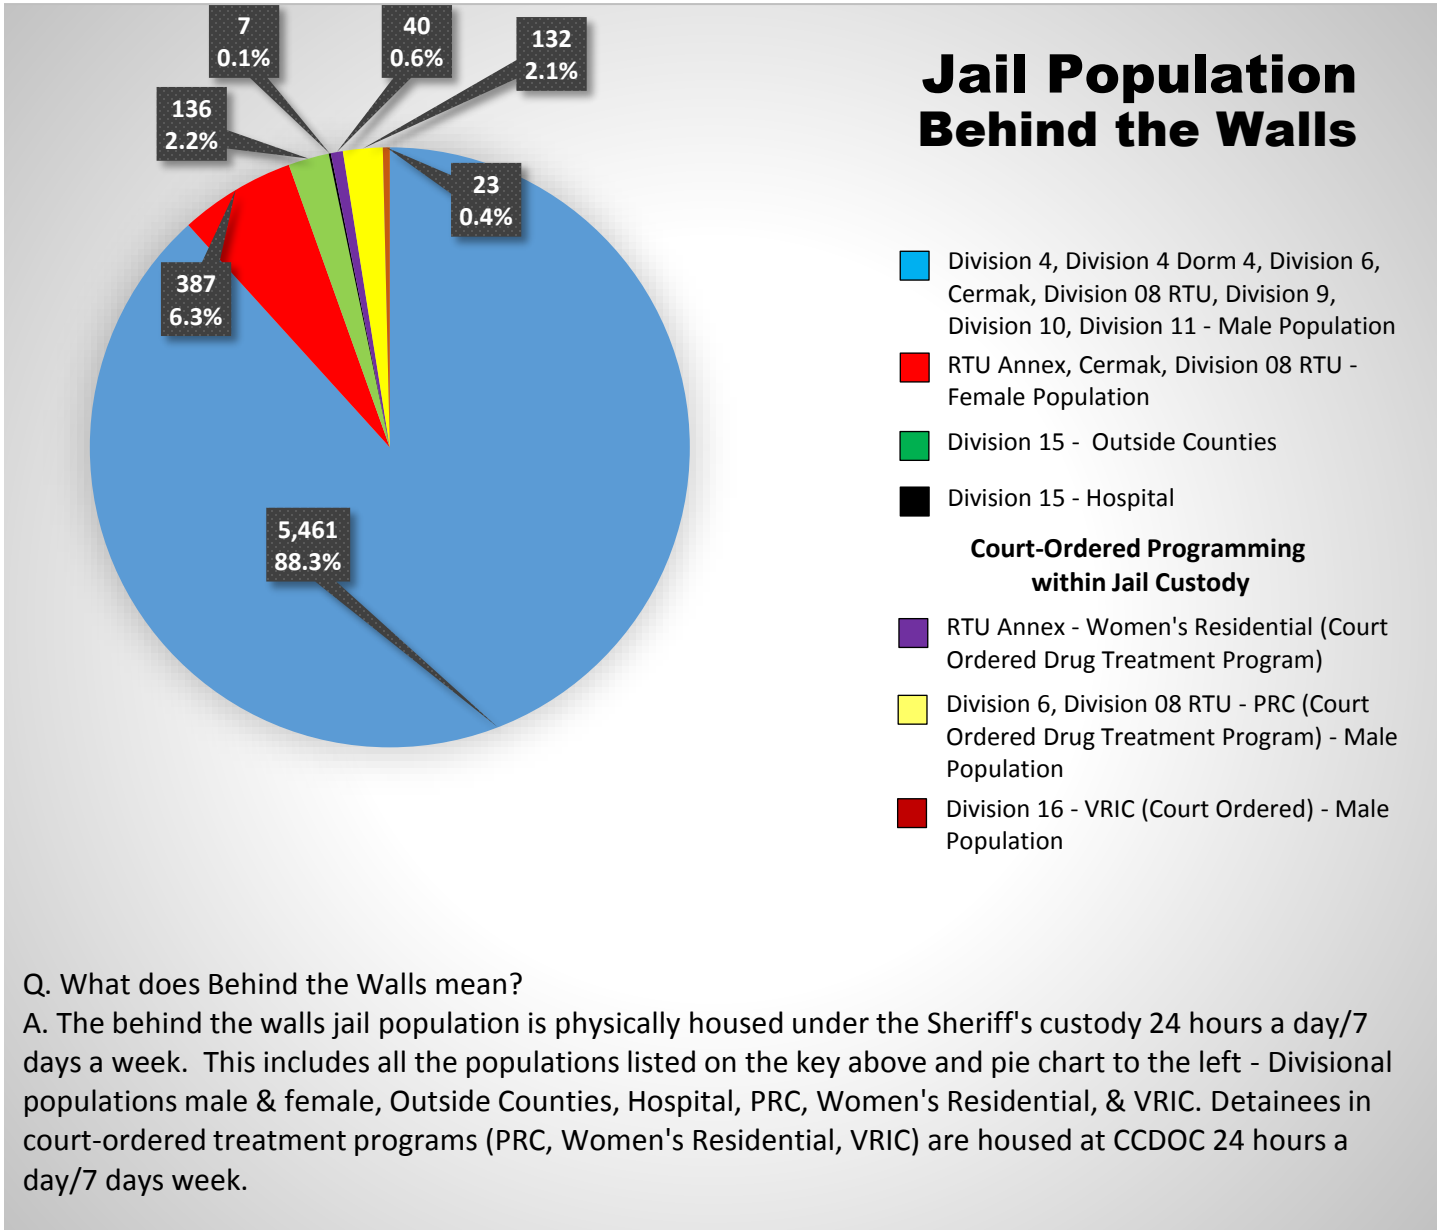

Sheriff's Daily Report 1/31/2018

Under the Custody of the Sheriff	
TOTAL MALE AND FEMALE	8,294
Jail Population	6,186
Community Corrections	2,108

Sheriff's Daily Report
1/31/2018

CCSO Population Demographics

In Confinement

Gender Distribution

Race Distribution

Age Distribution

Community Corrections

Gender Distribution

Race Distribution

Age Distribution