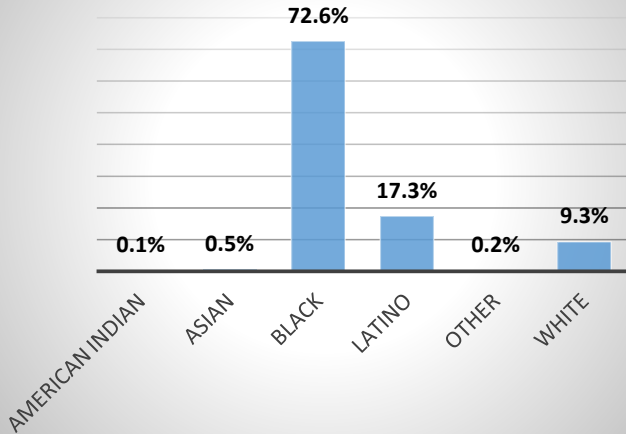

Sheriff's Daily Report 1/31/2018

Under the Custody of the Sheriff	
TOTAL MALE AND FEMALE	8,294
Jail Population	6,186
Community Corrections	2,108

Sheriff's Daily Report
1/31/2018

CCSO Population Demographics

In Confinement

Gender Distribution

Race Distribution

Age Distribution

Community Corrections

Gender Distribution

Race Distribution

Age Distribution