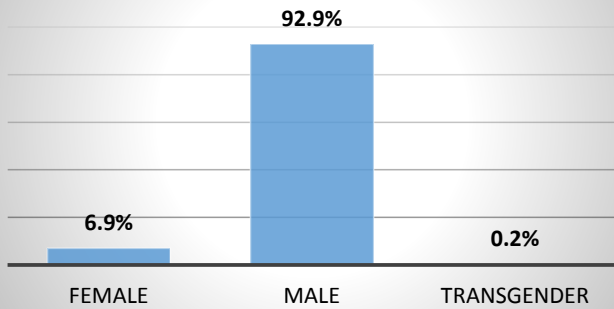

Sheriff's Daily Report 1/31/2018

Under the Custody of the Sheriff	
TOTAL MALE AND FEMALE	8,294
Jail Population	6,186
Community Corrections	2,108

Sheriff's Daily Report
1/31/2018

CCSO Population Demographics

In Confinement

Gender Distribution

Race Distribution

Age Distribution

Community Corrections

Gender Distribution

Race Distribution

Age Distribution