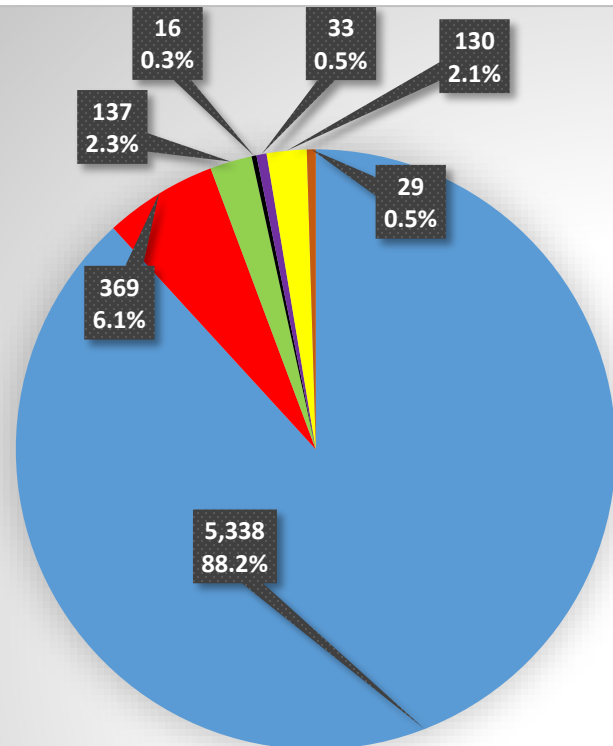

Sheriff's Daily Report 1/19/2018

Under the Custody of the Sheriff	
TOTAL MALE AND FEMALE	8,175
Jail Population	6,052
Community Corrections	2,123

Jail Population Behind the Walls

- Division 4, Division 4 Dorm 4, Division 6, Cermak, Division 08 RTU, Division 9, Division 10, Division 11 - Male Population
 - RTU Annex, Cermak, Division 08 RTU - Female Population
 - Division 15 - Outside Counties
 - Division 15 - Hospital
- Court-Ordered Programming within Jail Custody**
- RTU Annex - Women's Residential (Court Ordered Drug Treatment Program)
 - Division 6, Division 08 RTU - PRC (Court Ordered Drug Treatment Program) - Male Population
 - Division 16 - VRIC (Court Ordered) - Male Population

Q. What does Behind the Walls mean?

A. The behind the walls jail population is physically housed under the Sheriff's custody 24 hours a day/7 days a week. This includes all the populations listed on the key above and pie chart to the left - Divisional populations male & female, Outside Counties, Hospital, PRC, Women's Residential, & VRIC. Detainees in court-ordered treatment programs (PRC, Women's Residential, VRIC) are housed at CCDOC 24 hours a day/7 days week.