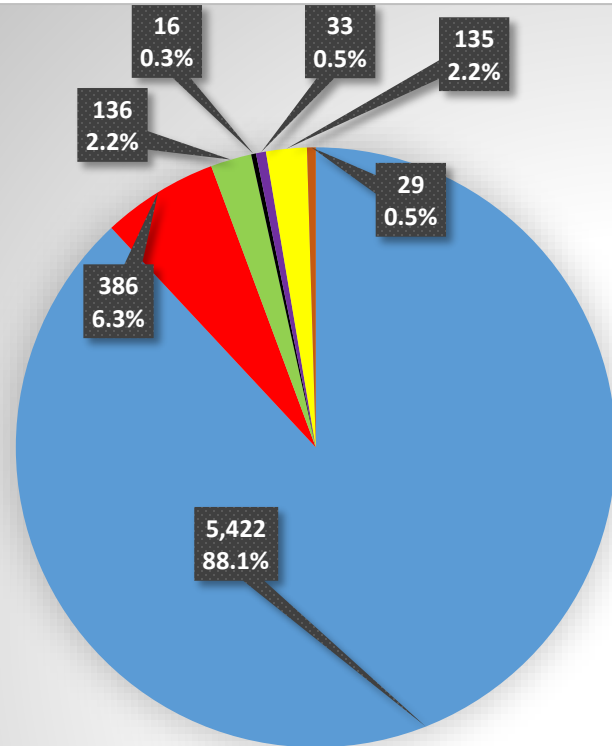

## Sheriff's Daily Report 1/16/2018

Under the Custody of the Sheriff	
<b>TOTAL MALE AND FEMALE</b>	<b>8,318</b>
Jail Population	6,157
Community Corrections	2,161

### Jail Population Behind the Walls

- Division 4, Division 4 Dorm 4, Division 6, Cermak, Division 08 RTU, Division 9, Division 10, Division 11 - Male Population
  - RTU Annex, Cermak, Division 08 RTU - Female Population
  - Division 15 - Outside Counties
  - Division 15 - Hospital
- Court-Ordered Programming within Jail Custody**
- RTU Annex - Women's Residential (Court Ordered Drug Treatment Program)
  - Division 6, Division 08 RTU - PRC (Court Ordered Drug Treatment Program) - Male Population
  - Division 16 - VRIC (Court Ordered) - Male Population

Q. What does Behind the Walls mean?

A. The behind the walls jail population is physically housed under the Sheriff's custody 24 hours a day/7 days a week. This includes all the populations listed on the key above and pie chart to the left - Divisional populations male & female, Outside Counties, Hospital, PRC, Women's Residential, & VRIC. Detainees in court-ordered treatment programs (PRC, Women's Residential, VRIC) are housed at CCDOC 24 hours a day/7 days week.