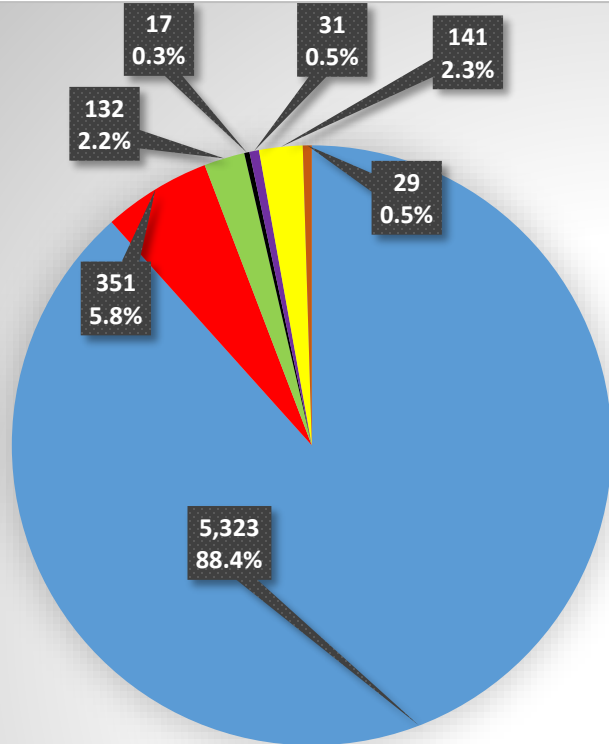

## Sheriff's Daily Report 1/11/2018

Under the Custody of the Sheriff	
<b>TOTAL MALE AND FEMALE</b>	<b>8,185</b>
Jail Population	6,024
Community Corrections	2,161

### Jail Population Behind the Walls

- Division 4, Division 4 Dorm 4, Division 6, Cermak, Division 08 RTU, Division 9, Division 10, Division 11 - Male Population
  - RTU Annex, Cermak, Division 08 RTU - Female Population
  - Division 15 - Outside Counties
  - Division 15 - Hospital
- Court-Ordered Programming within Jail Custody**
- RTU Annex - Women's Residential (Court Ordered Drug Treatment Program)
  - Division 6, Division 08 RTU - PRC (Court Ordered Drug Treatment Program) - Male Population
  - Division 16 - VRIC (Court Ordered) - Male Population

Q. What does Behind the Walls mean?

A. The behind the walls jail population is physically housed under the Sheriff's custody 24 hours a day/7 days a week. This includes all the populations listed on the key above and pie chart to the left - Divisional populations male & female, Outside Counties, Hospital, PRC, Women's Residential, & VRIC. Detainees in court-ordered treatment programs (PRC, Women's Residential, VRIC) are housed at CCDOC 24 hours a day/7 days week.