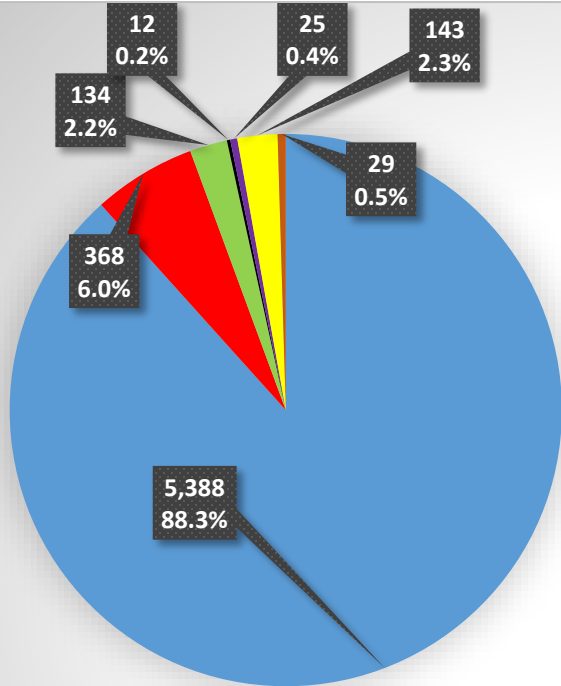

## Sheriff's Daily Report 1/8/2018

Under the Custody of the Sheriff	
<b>TOTAL MALE AND FEMALE</b>	<b>8,269</b>
Jail Population	6,099
Community Corrections	2,170

### Jail Population Behind the Walls

- Division 4, Division 4 Dorm 4, Division 6, Cermak, Division 08 RTU, Division 9, Division 10, Division 11 - Male Population
  - RTU Annex, Cermak, Division 08 RTU - Female Population
  - Division 15 - Outside Counties
  - Division 15 - Hospital
- Court-Ordered Programming within Jail Custody**
- RTU Annex - Women's Residential (Court Ordered Drug Treatment Program)
  - Division 6, Division 08 RTU - PRC (Court Ordered Drug Treatment Program) - Male Population
  - Division 16 - VRIC (Court Ordered) - Male Population

Q. What does Behind the Walls mean?

A. The behind the walls jail population is physically housed under the Sheriff's custody 24 hours a day/7 days a week. This includes all the populations listed on the key above and pie chart to the left - Divisional populations male & female, Outside Counties, Hospital, PRC, Women's Residential, & VRIC. Detainees in court-ordered treatment programs (PRC, Women's Residential, VRIC) are housed at CCDOC 24 hours a