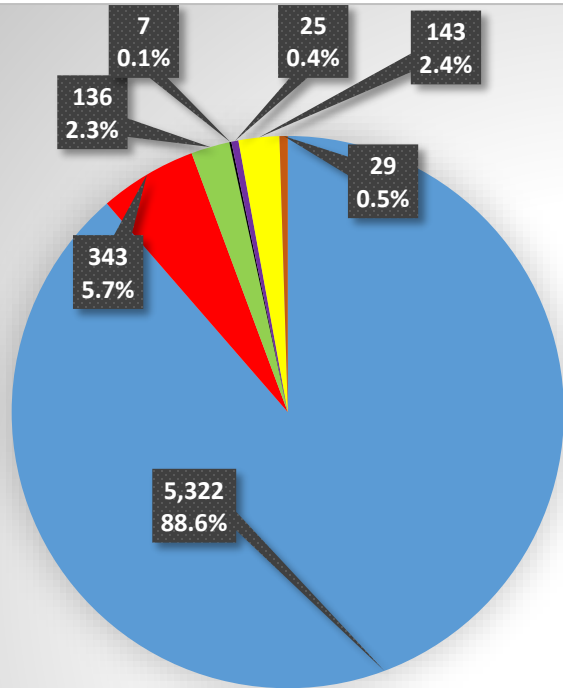

Sheriff's Daily Report 1/6/2018

Under the Custody of the Sheriff	
TOTAL MALE AND FEMALE	8,154
Jail Population	6,005
Community Corrections	2,149

Jail Population Behind the Walls

- Division 4, Division 4 Dorm 4, Division 6, Cermak, Division 08 RTU, Division 9, Division 10, Division 11 - Male Population
 - RTU Annex, Cermak, Division 08 RTU - Female Population
 - Division 15 - Outside Counties
 - Division 15 - Hospital
- Court-Ordered Programming within Jail Custody**
- RTU Annex - Women's Residential (Court Ordered Drug Treatment Program)
 - Division 6, Division 08 RTU - PRC (Court Ordered Drug Treatment Program) - Male Population
 - Division 16 - VRIC (Court Ordered) - Male Population

Q. What does Behind the Walls mean?

A. The behind the walls jail population is physically housed under the Sheriff's custody 24 hours a day/7 days a week. This includes all the populations listed on the key above and pie chart to the left - Divisional populations male & female, Outside Counties, Hospital, PRC, Women's Residential, & VRIC. Detainees in court-ordered treatment programs (PRC, Women's Residential, VRIC) are housed at CCDOC 24 hours a