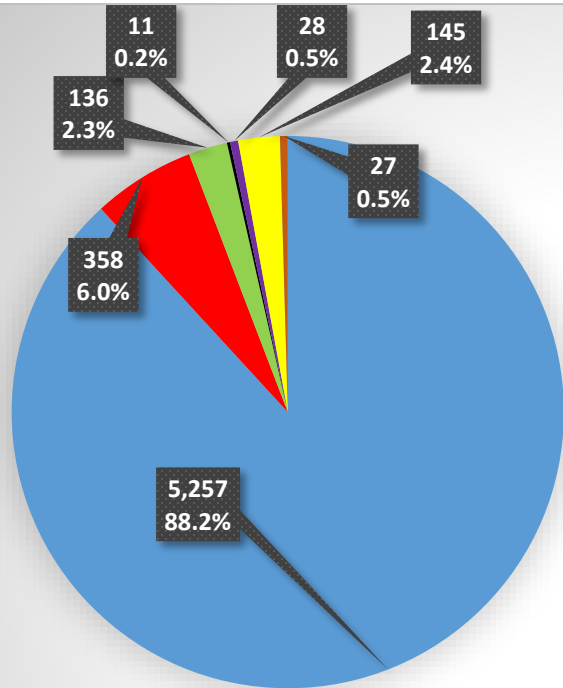

## Sheriff's Daily Report 1/4/2018

Under the Custody of the Sheriff	
<b>TOTAL MALE AND FEMALE</b>	<b>8,122</b>
Jail Population	5,962
Community Corrections	2,160

### Jail Population Behind the Walls

- Division 4, Division 4 Dorm 4, Division 6, Cermak, Division 08 RTU, Division 9, Division 10, Division 11 - Male Population
  - RTU Annex, Cermak, Division 08 RTU - Female Population
  - Division 15 - Outside Counties
  - Division 15 - Hospital
- Court-Ordered Programming within Jail Custody**
- RTU Annex - Women's Residential (Court Ordered Drug Treatment Program)
  - Division 6, Division 08 RTU - PRC (Court Ordered Drug Treatment Program) - Male Population
  - Division 16 - VRIC (Court Ordered) - Male Population

Q. What does Behind the Walls mean?

A. The behind the walls jail population is physically housed under the Sheriff's custody 24 hours a day/7 days a week. This includes all the populations listed on the key above and pie chart to the left - Divisional populations male & female, Outside Counties, Hospital, PRC, Women's Residential, & VRIC. Detainees in court-ordered treatment programs (PRC, Women's Residential, VRIC) are housed at CCDOC 24 hours a